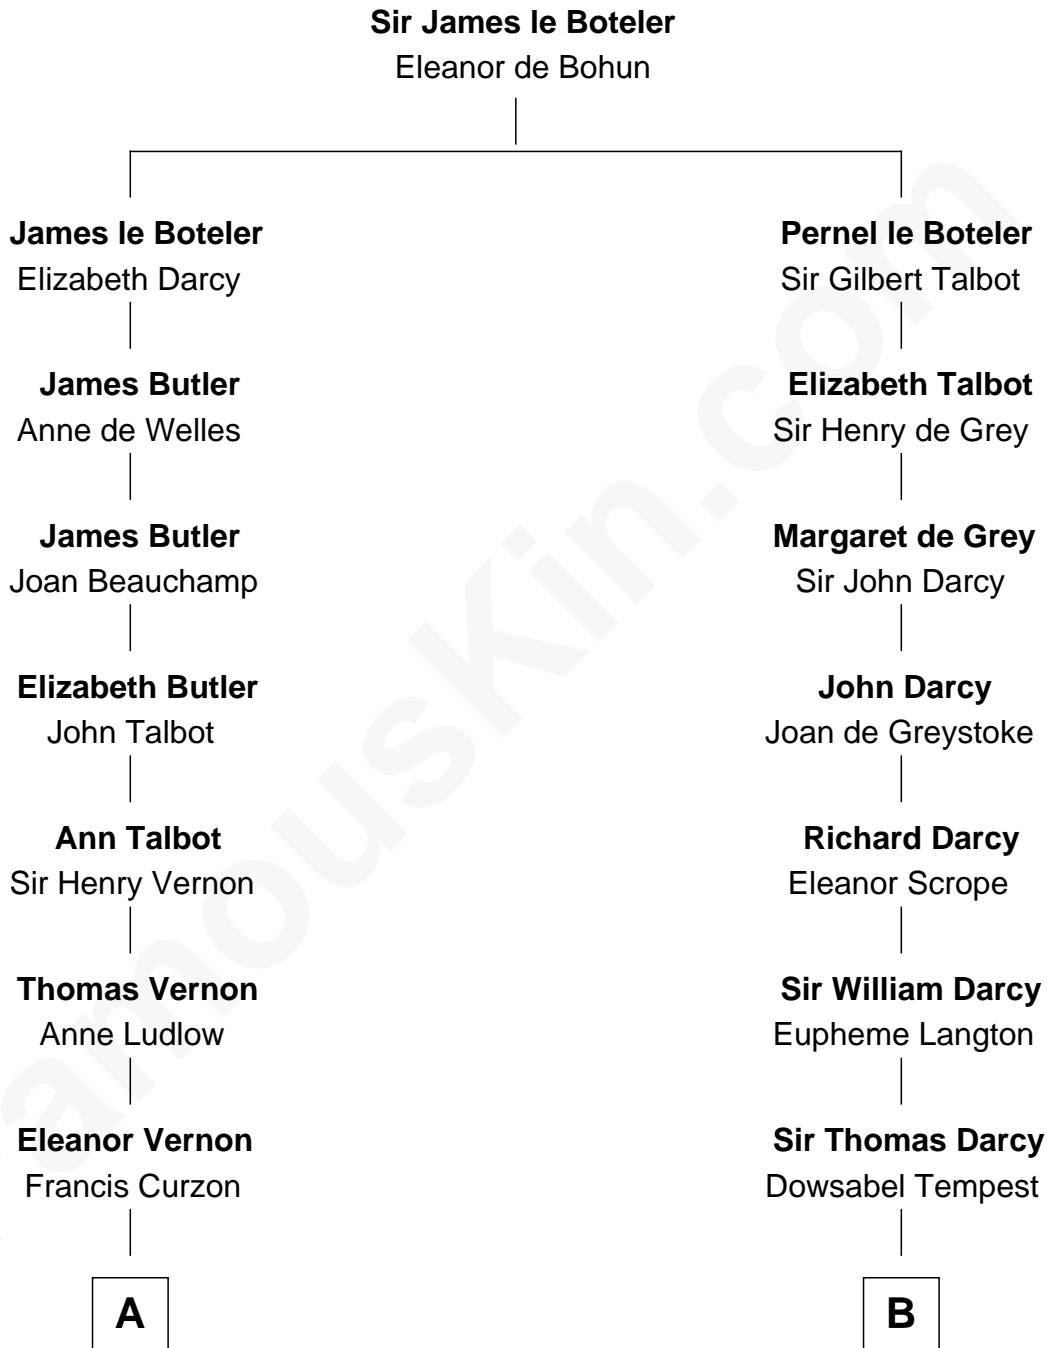

FamousKin.com
Relationship Chart of
Oliver Platt
Movie Actor

14th cousin 6 times removed of

Robert Treat Paine
Signer of the Declaration of Independence

C

—
Cynthia Burke Roche

Arthur Scott Burden

—
Eileen Burden

Walter Maynard

—
Sheila Maynard

Nicholas Platt

—
Oliver Platt

Movie Actor