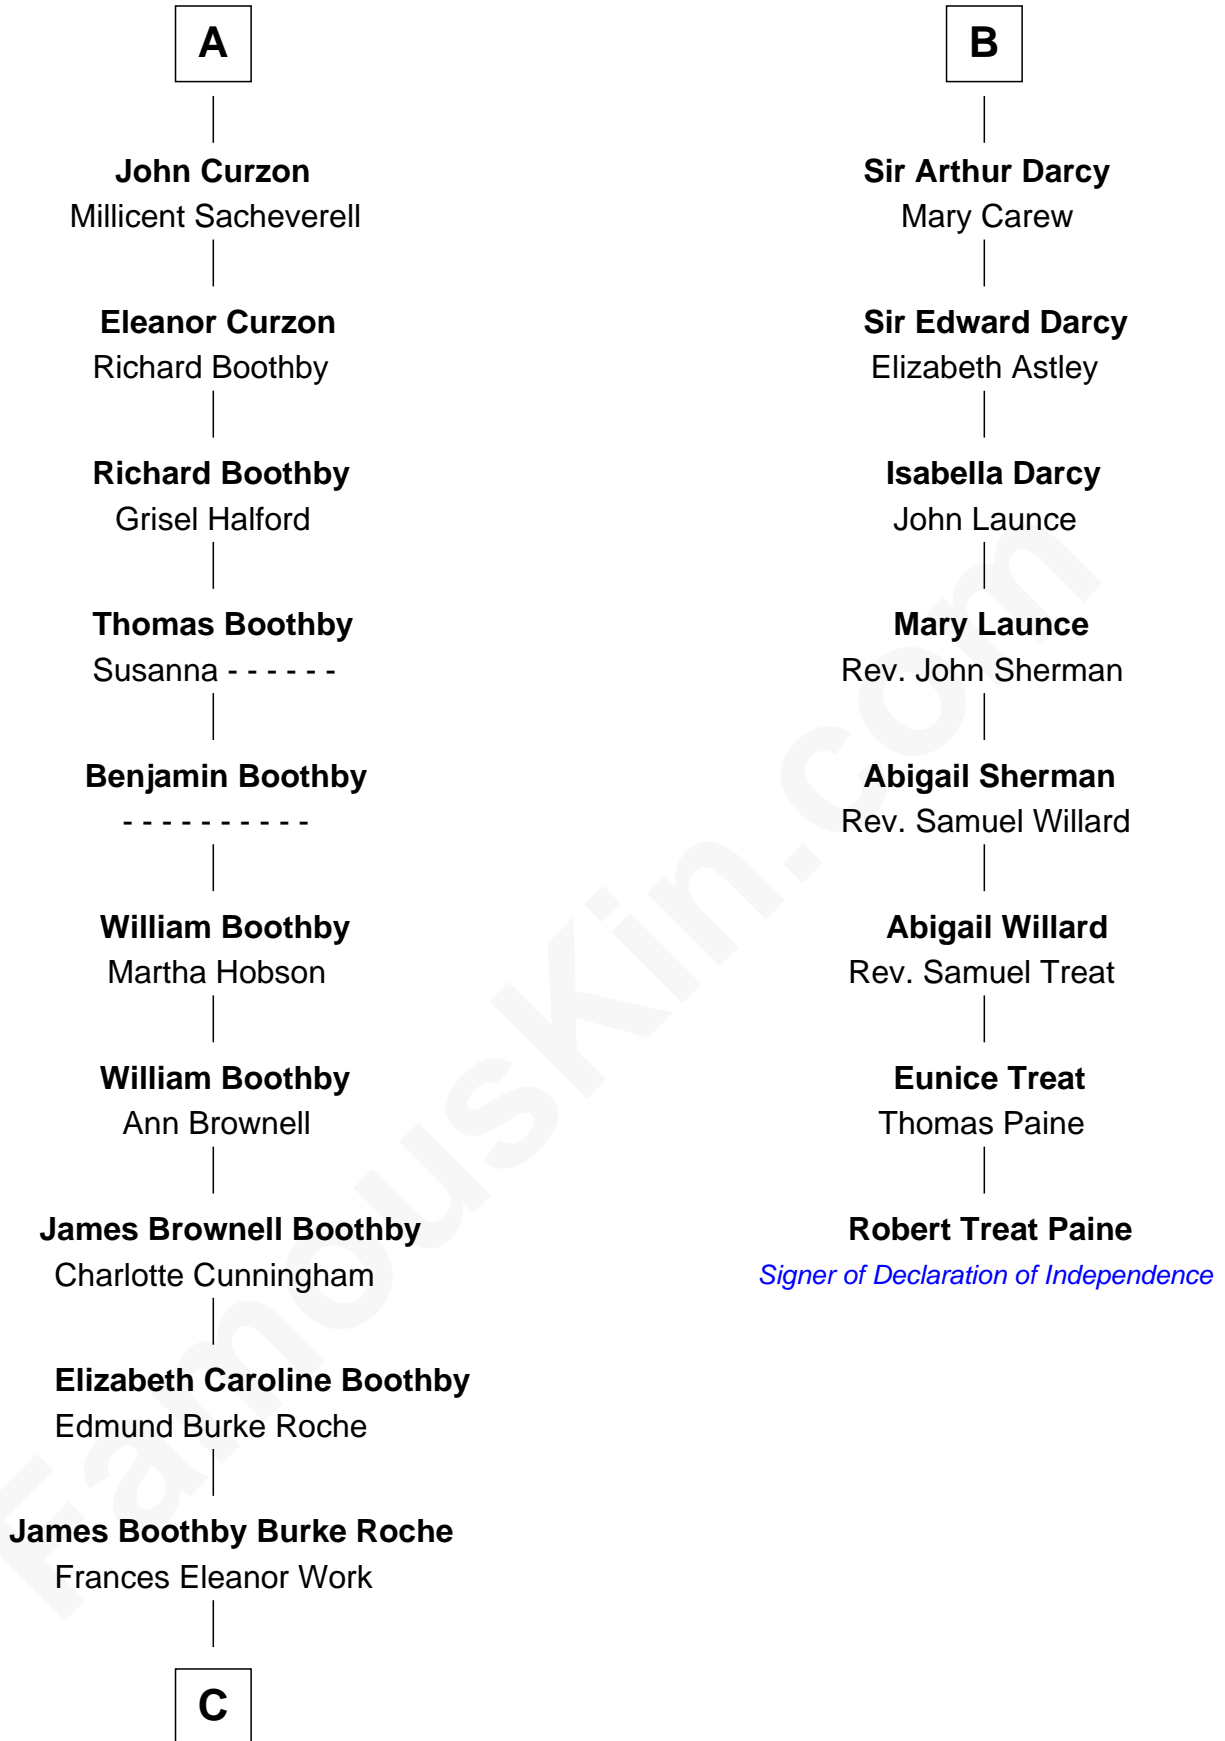

FamousKin.com
Relationship Chart of
Oliver Platt
Movie Actor

14th cousin 6 times removed of

Robert Treat Paine
Signer of the Declaration of Independence

C

—
Cynthia Burke Roche

Arthur Scott Burden

—
Eileen Burden

Walter Maynard

—
Sheila Maynard

Nicholas Platt

—
Oliver Platt

Movie Actor