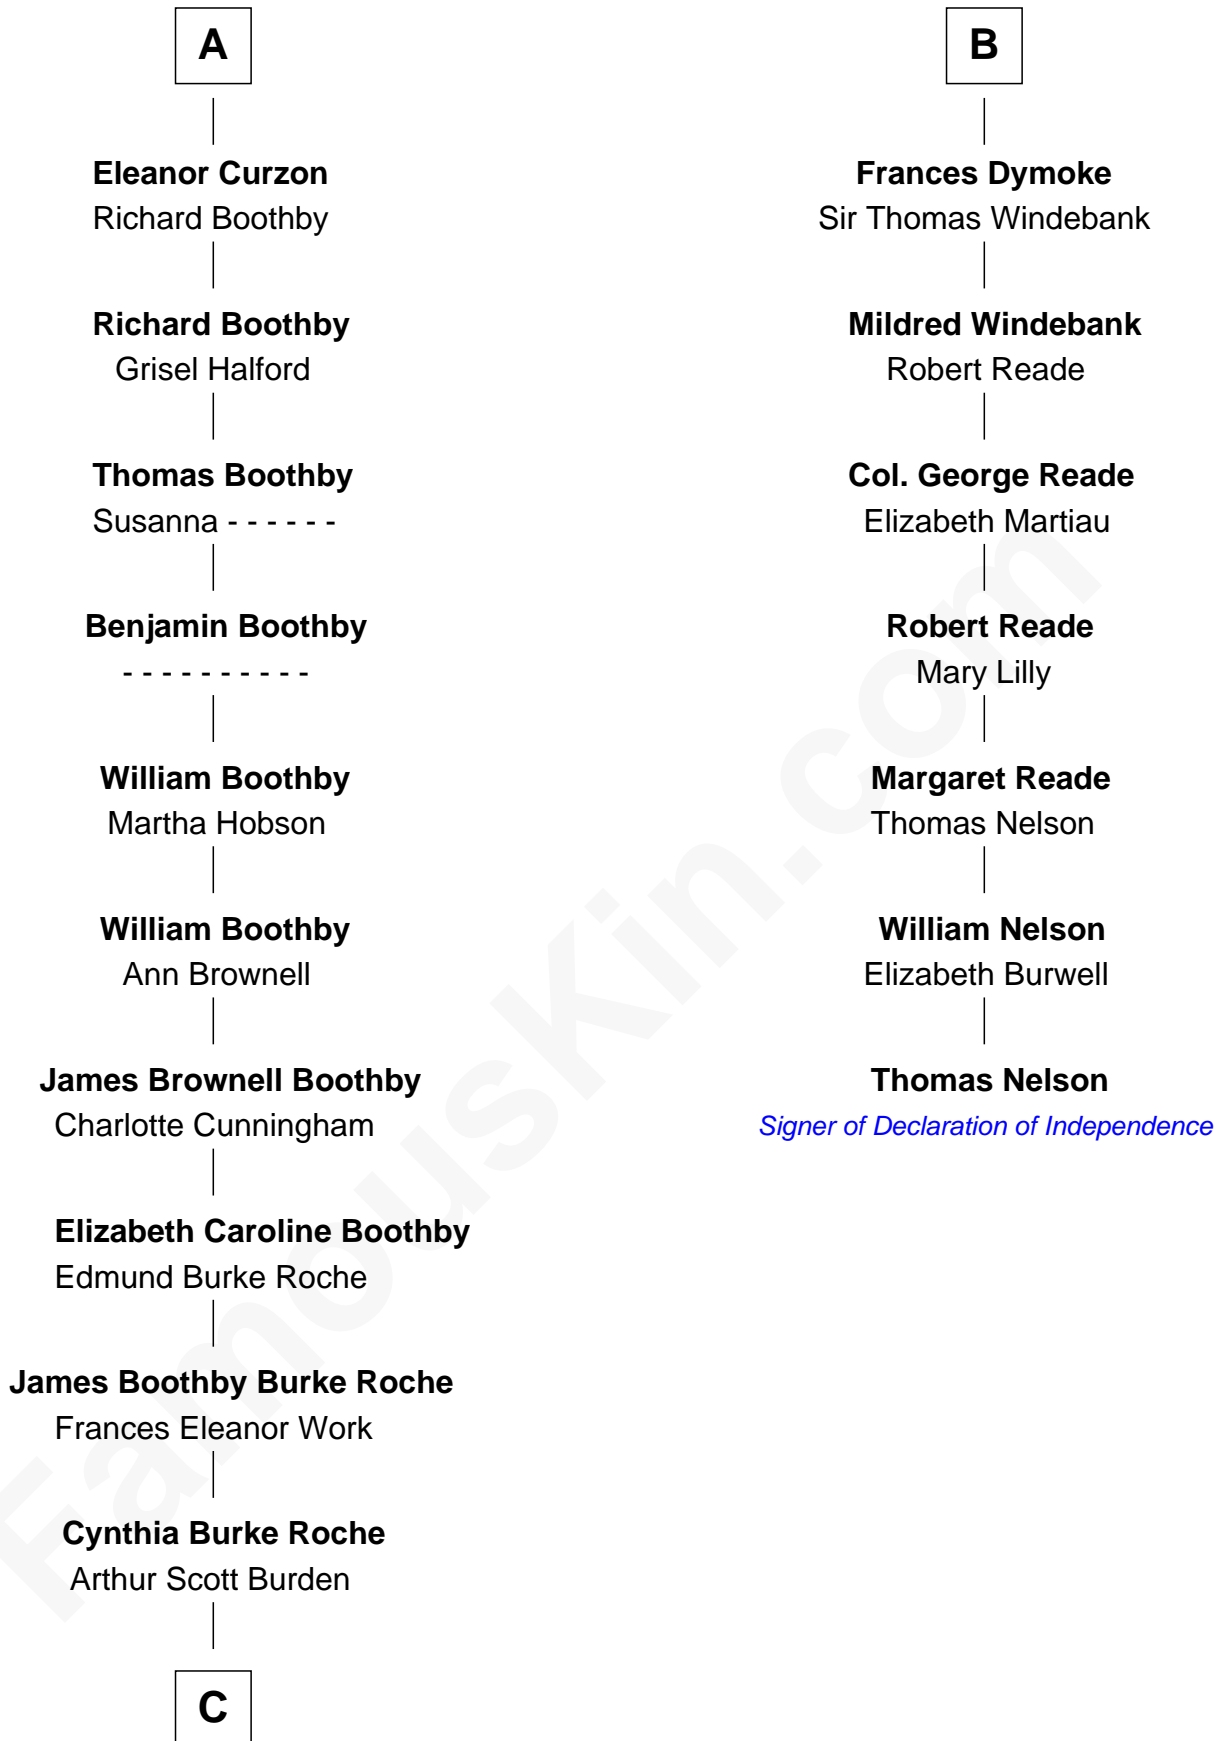

# FamousKin.com Relationship Chart of

**Oliver Platt**

*Movie Actor*

13th cousin 6 times removed of

**Thomas Nelson**

*Signer of the Declaration of Independence*

**Sir Thomas de Beauchamp**

Katherine de Mortimer

**Sir William Beauchamp**

Joan Fitzalan

**Joan Beauchamp**

James Butler

**Elizabeth Butler**

John Talbot

**Ann Talbot**

Sir Henry Vernon

Sir Thomas Dymoke

**Sir Robert Dymoke**

Ann Sparrow

**Sir Edward Dymoke**

Anne Talboys

**B**

**C**

—  
**Eileen Burden**  
Walter Maynard

—  
**Sheila Maynard**  
Nicholas Platt

—  
**Oliver Platt**  
*Movie Actor*

FamousKin.com