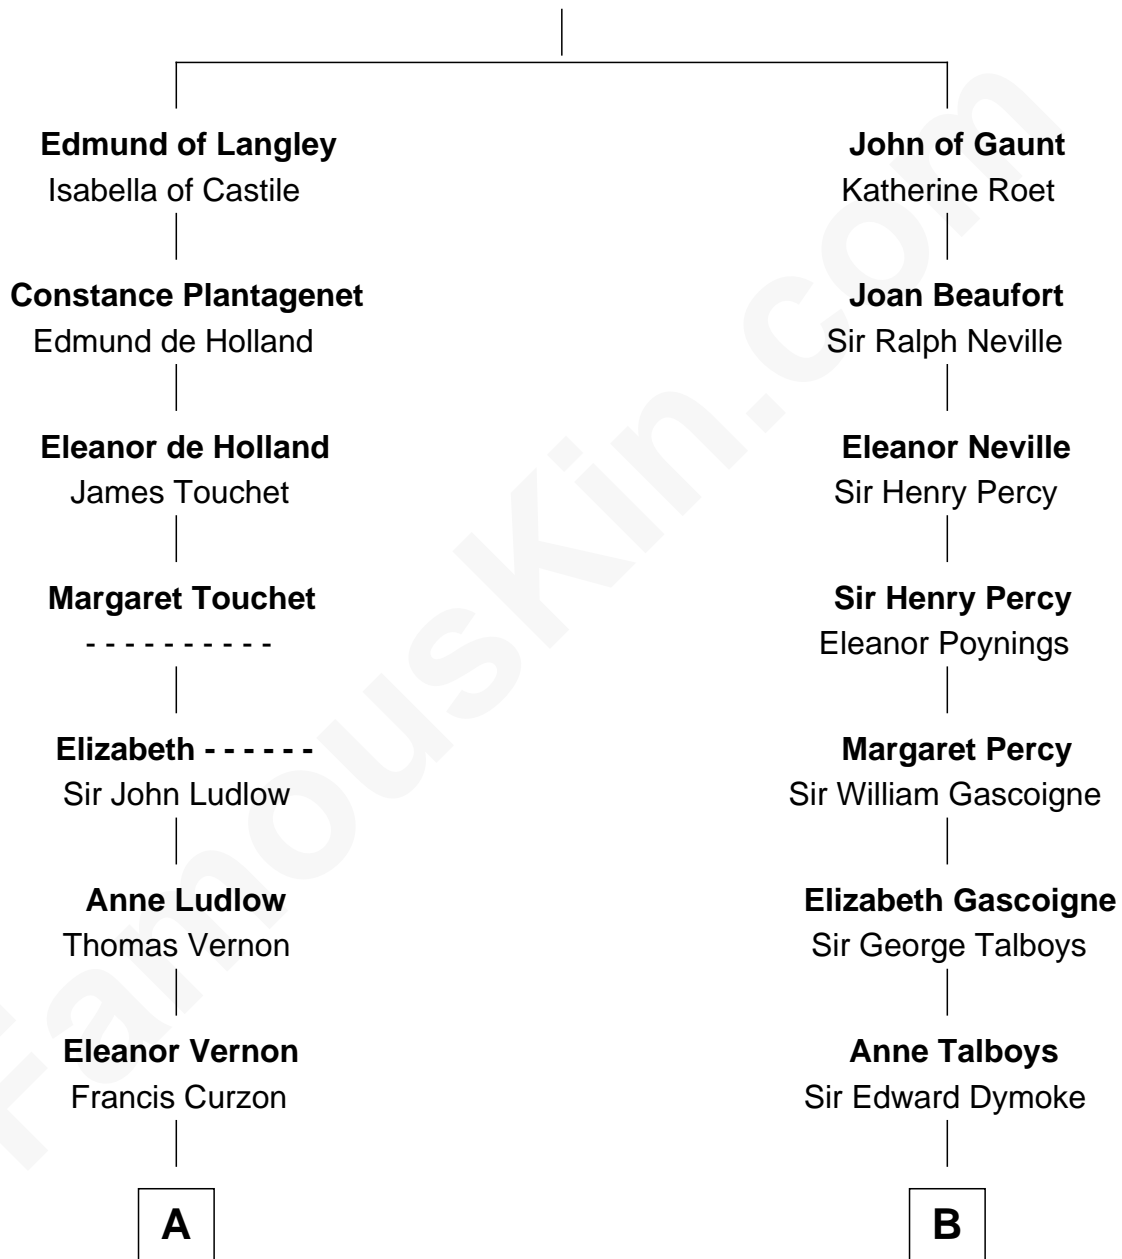

FamousKin.com Relationship Chart of

Oliver Platt
Movie Actor

13th cousin 7 times removed of

Thomas Nelson

Signer of the Declaration of Independence

Edward III, King of England
Philippa of Hainault

C

—
Cynthia Burke Roche

Arthur Scott Burden

—
Eileen Burden

Walter Maynard

—
Sheila Maynard

Nicholas Platt

—
Oliver Platt

Movie Actor

FamousKin.com