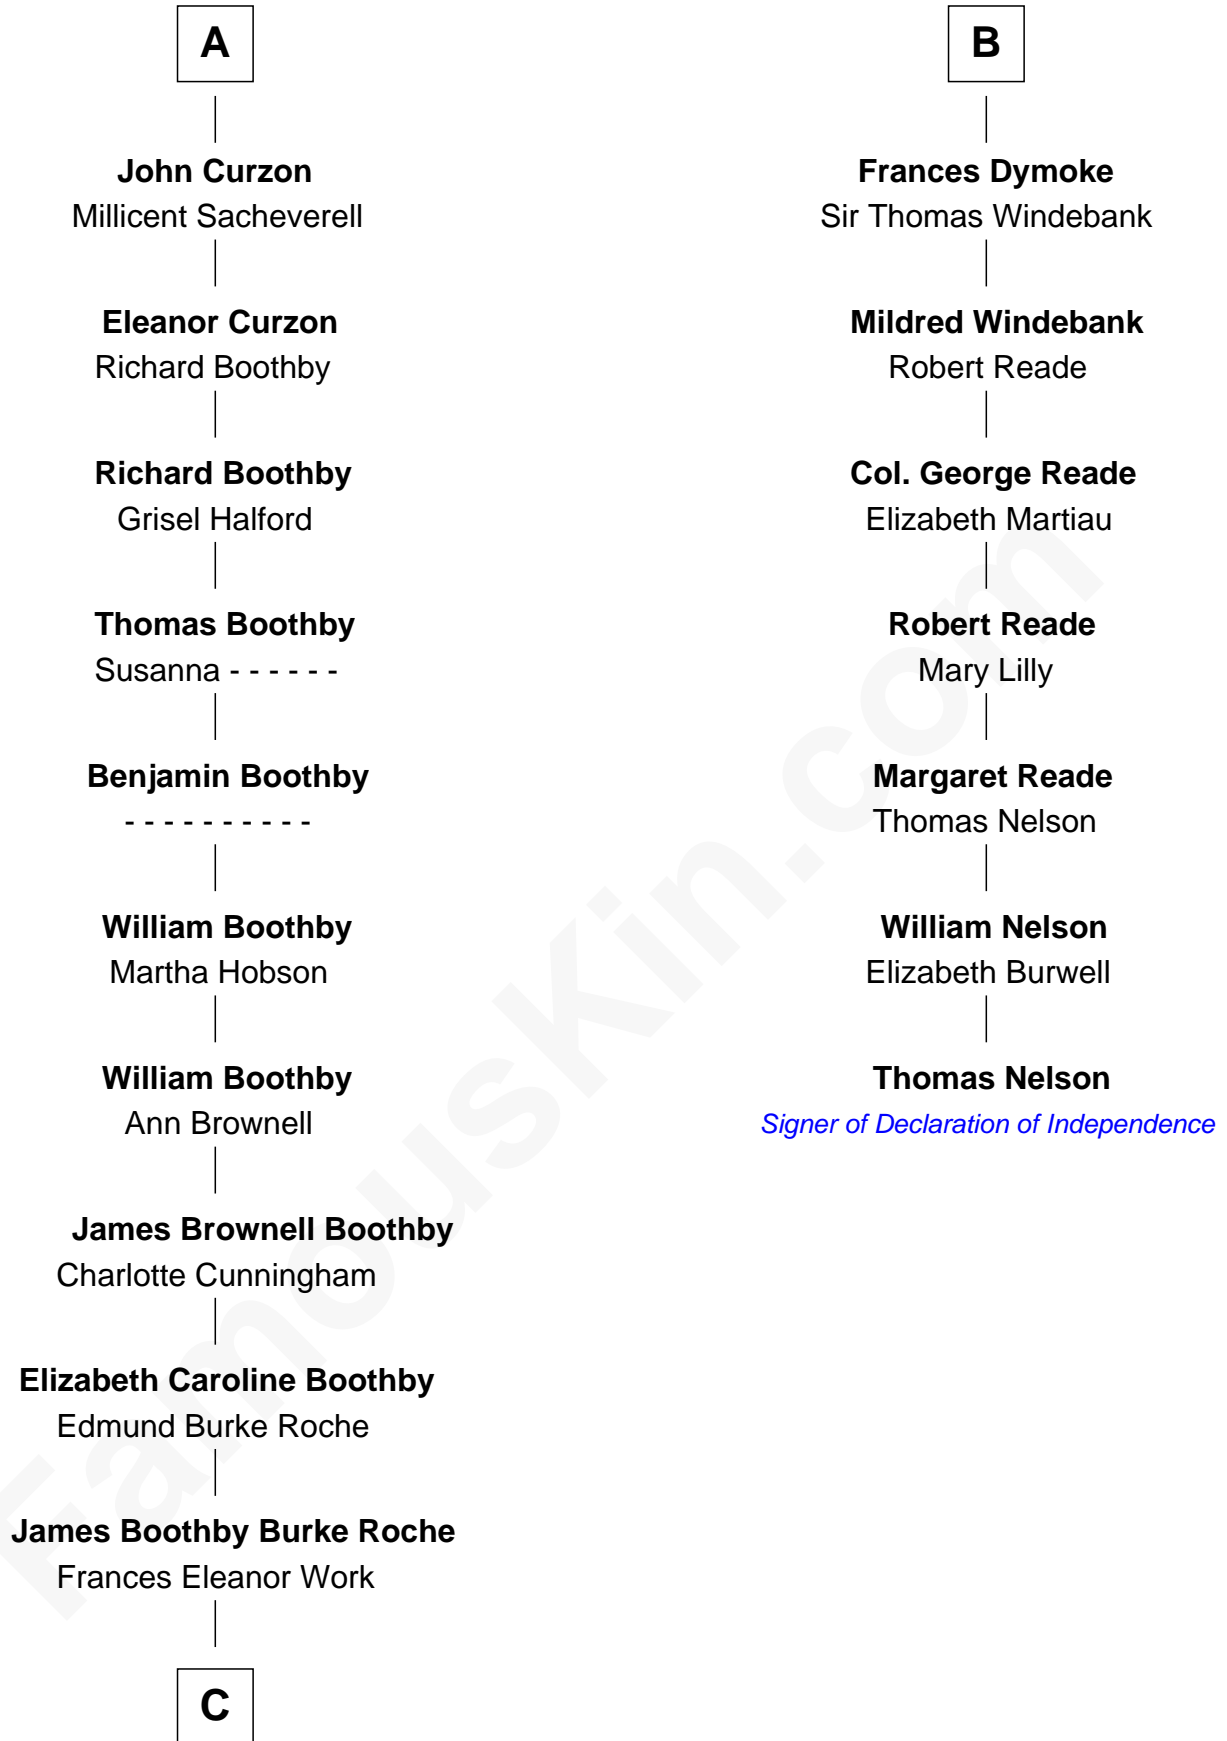

FamousKin.com Relationship Chart of

Oliver Platt
Movie Actor

13th cousin 7 times removed of

Thomas Nelson

Signer of the Declaration of Independence

Edward III, King of England
Philippa of Hainault

C

—
Cynthia Burke Roche

Arthur Scott Burden

—
Eileen Burden

Walter Maynard

—
Sheila Maynard

Nicholas Platt

—
Oliver Platt

Movie Actor

FamousKin.com