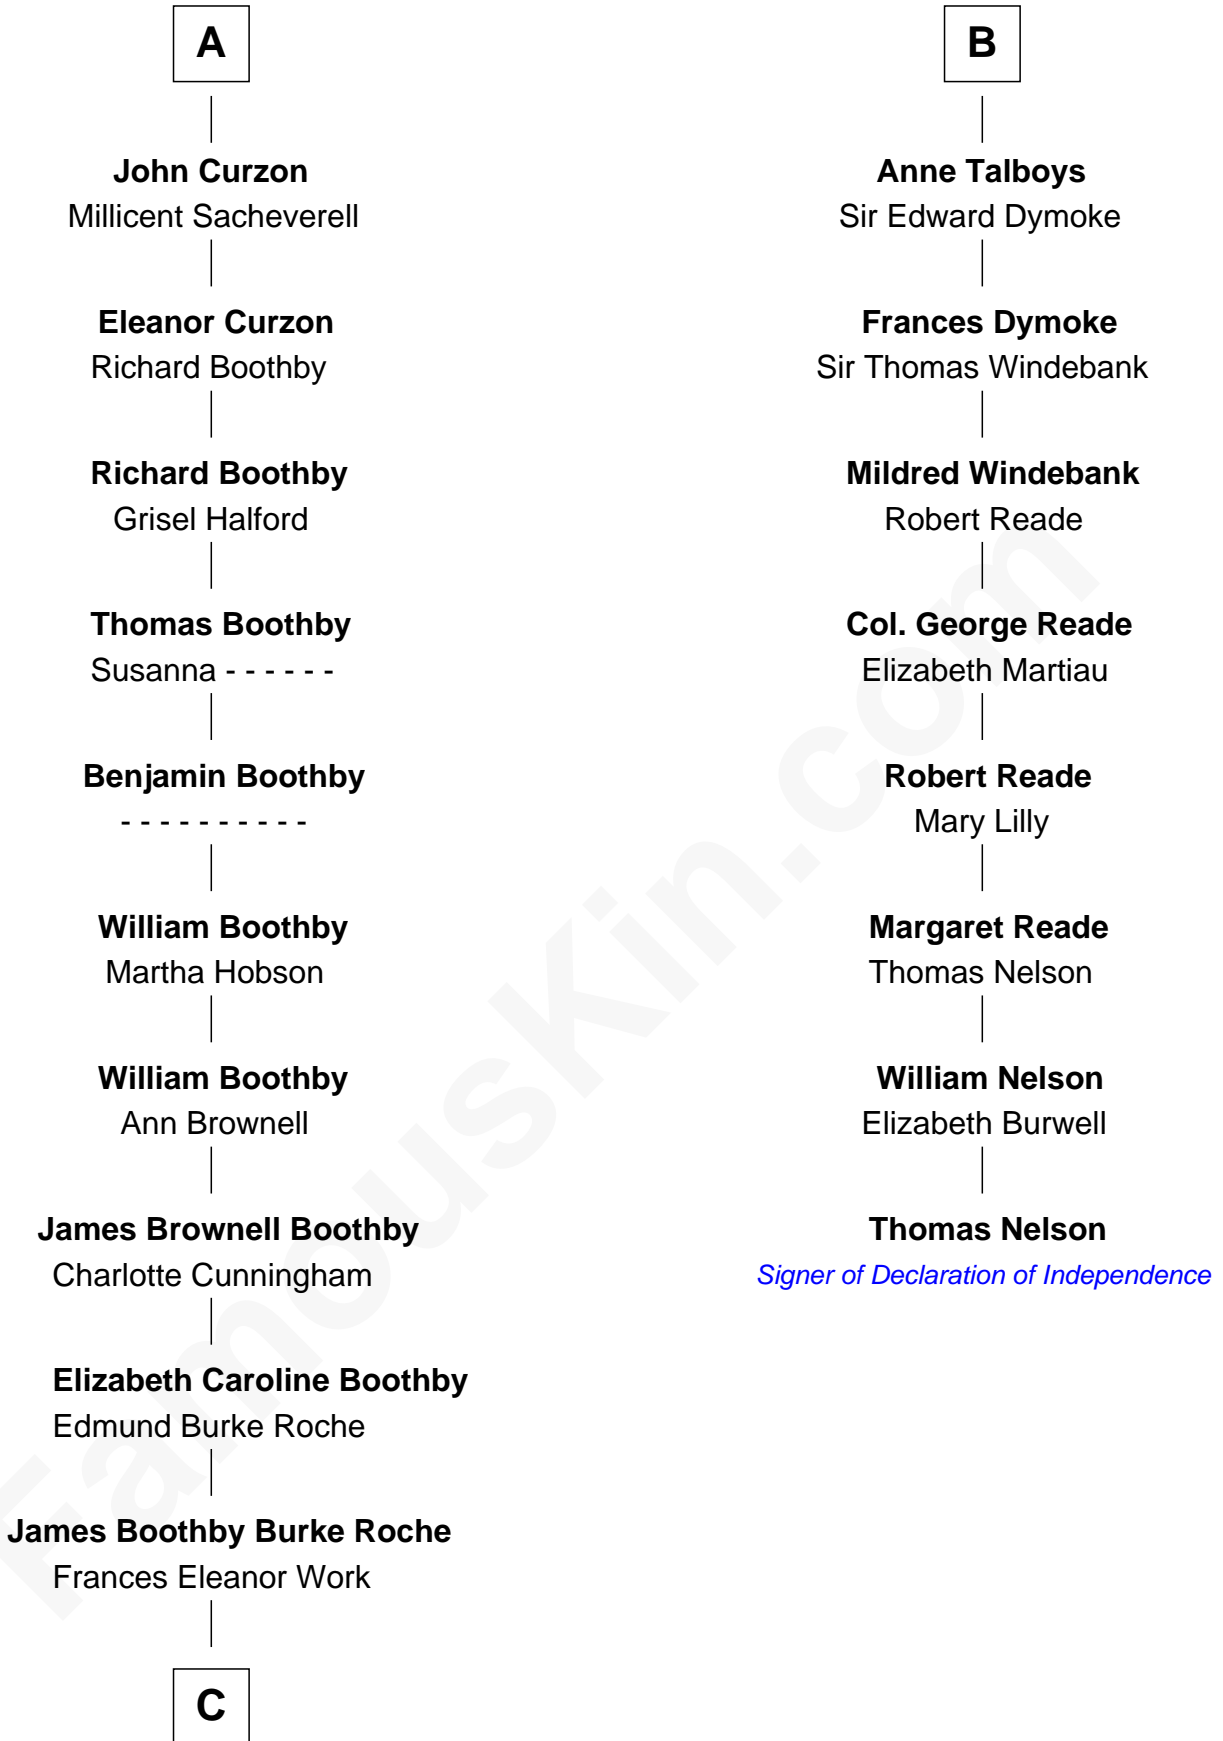

FamousKin.com Relationship Chart of

Oliver Platt
Movie Actor

14th cousin 6 times removed of

Thomas Nelson

Signer of the Declaration of Independence

C

—
Cynthia Burke Roche

Arthur Scott Burden

—
Eileen Burden

Walter Maynard

—
Sheila Maynard

Nicholas Platt

—
Oliver Platt

Movie Actor

FamousKin.com