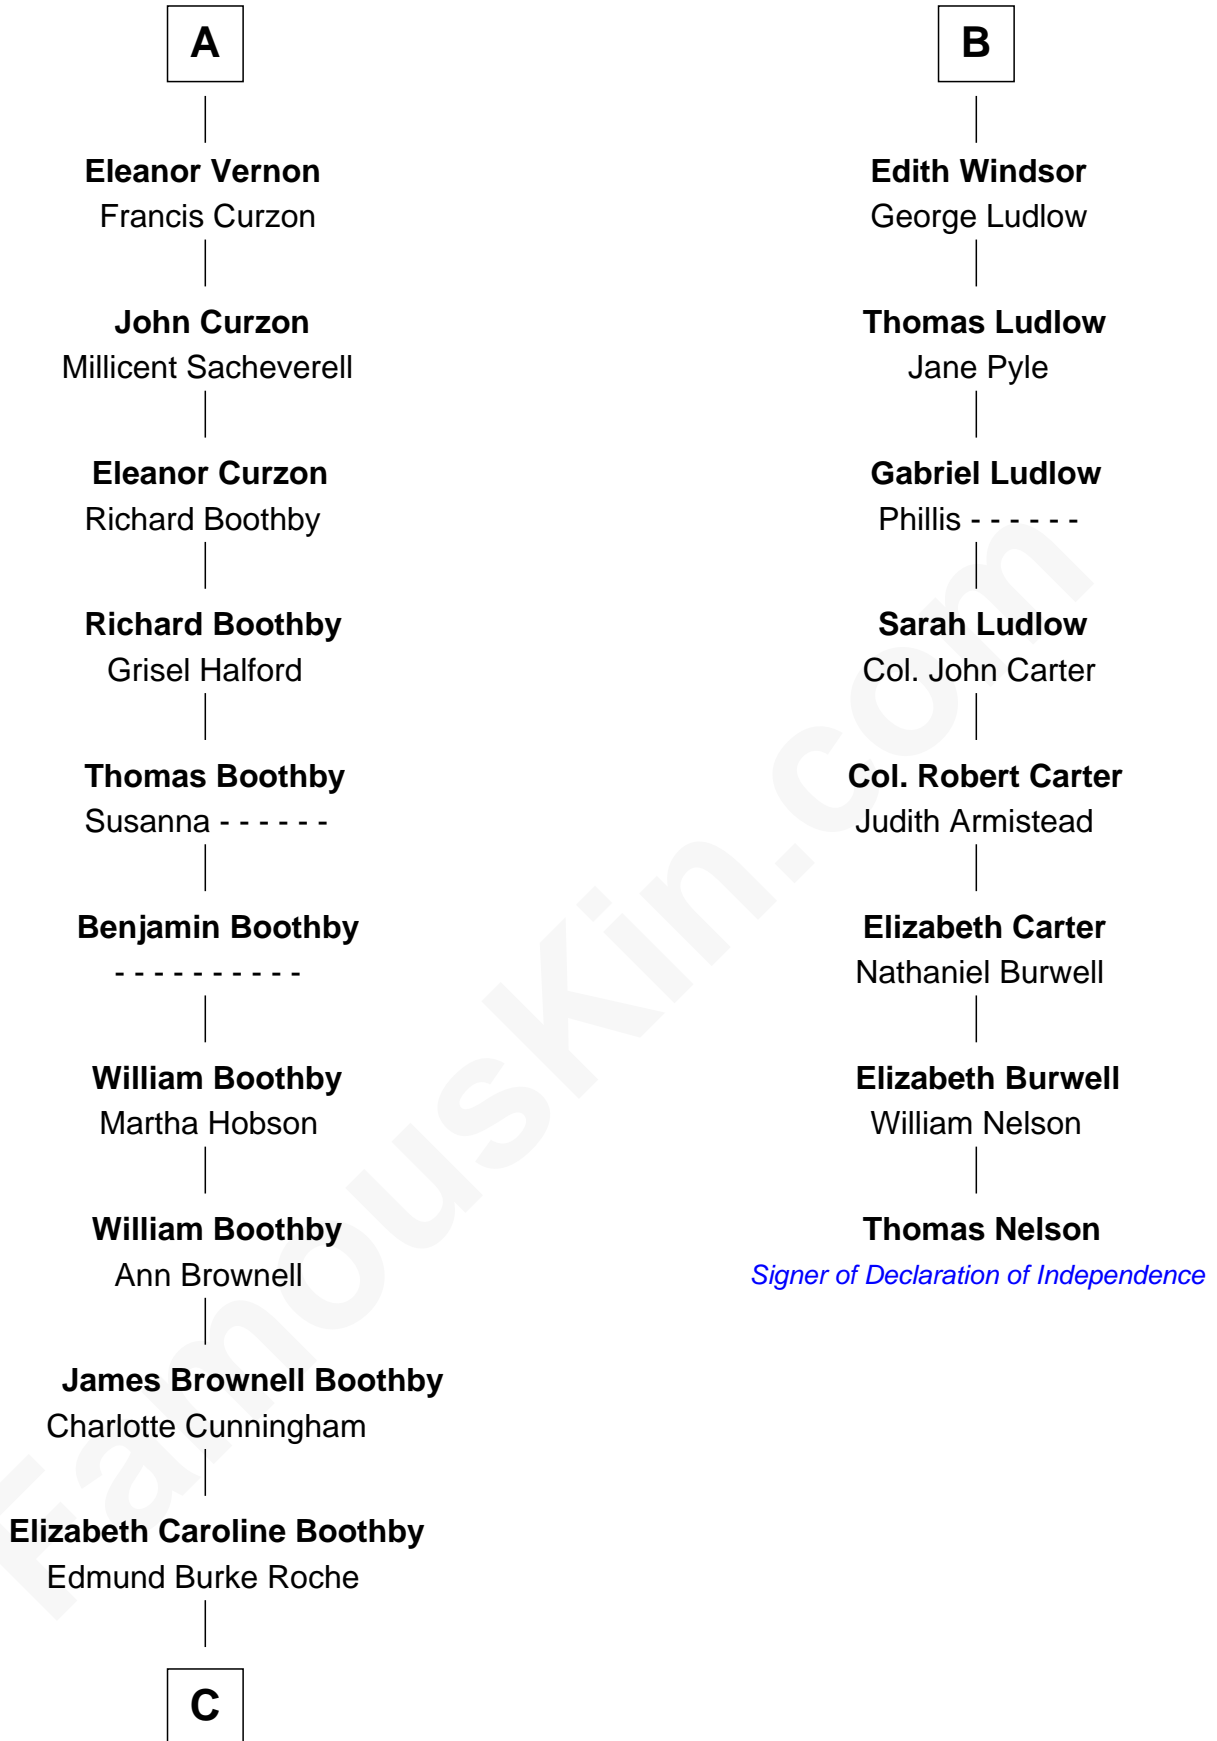

FamousKin.com Relationship Chart of

Oliver Platt
Movie Actor

14th cousin 7 times removed of

Thomas Nelson

Signer of the Declaration of Independence

Humphrey de Bohun
Elizabeth Plantagenet

Eleanor de Bohun
Sir James le Boteler

James le Boteler
Elizabeth Darcy

James Butler
Anne de Welles

James Butler
Joan Beauchamp

Elizabeth Butler
John Talbot

Ann Talbot
Sir Henry Vernon

Thomas Vernon
Anne Ludlow

A

Margaret de Bohun
Sir Hugh de Courtnay

Elizabeth de Courtnay
Sir Andrew Luttrell

Sir Hugh Luttrell
Catherine de Beaumont

Elizabeth Luttrell
John Stratton

Elizabeth Stratton
John Andrews

Elizabeth Andrews
Sir Thomas de Windsor

Sir Andrews de Windsor
Elizabeth Blount

B

C

James Boothby Burke Roche

Frances Eleanor Work

Cynthia Burke Roche

Arthur Scott Burden

Eileen Burden

Walter Maynard