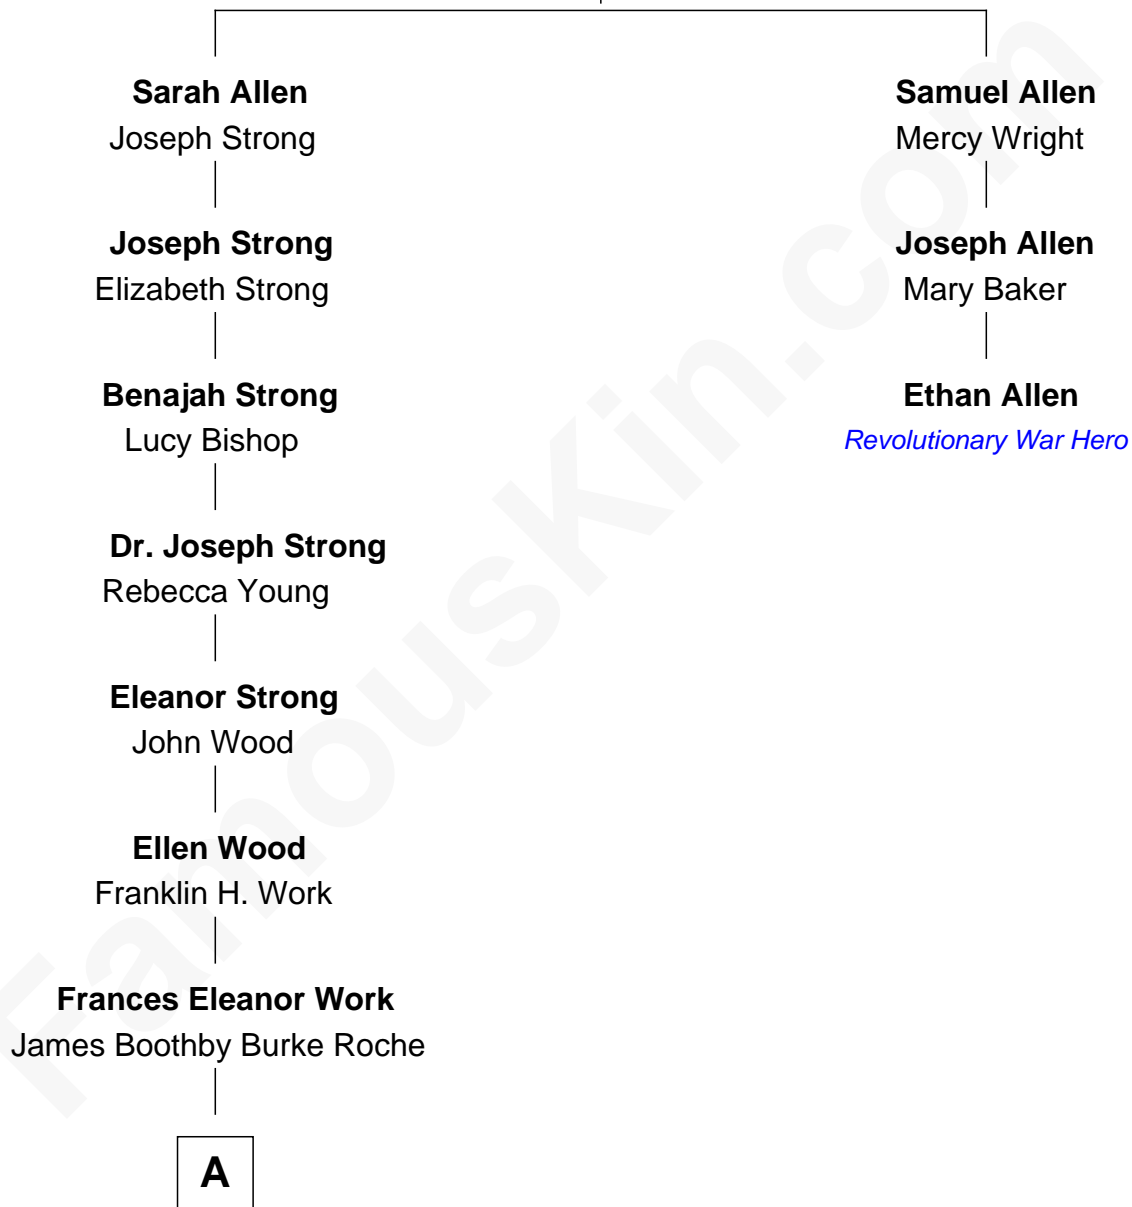

FamousKin.com Relationship Chart of

Oliver Platt

Movie Actor

2nd cousin 8 times removed of

Ethan Allen

Revolutionary War Hero

Nehemiah Allen

Sarah Woodford

A

—
Cynthia Burke Roche

Arthur Scott Burden

—
Eileen Burden

Walter Maynard

—
Sheila Maynard

Nicholas Platt

—
Oliver Platt