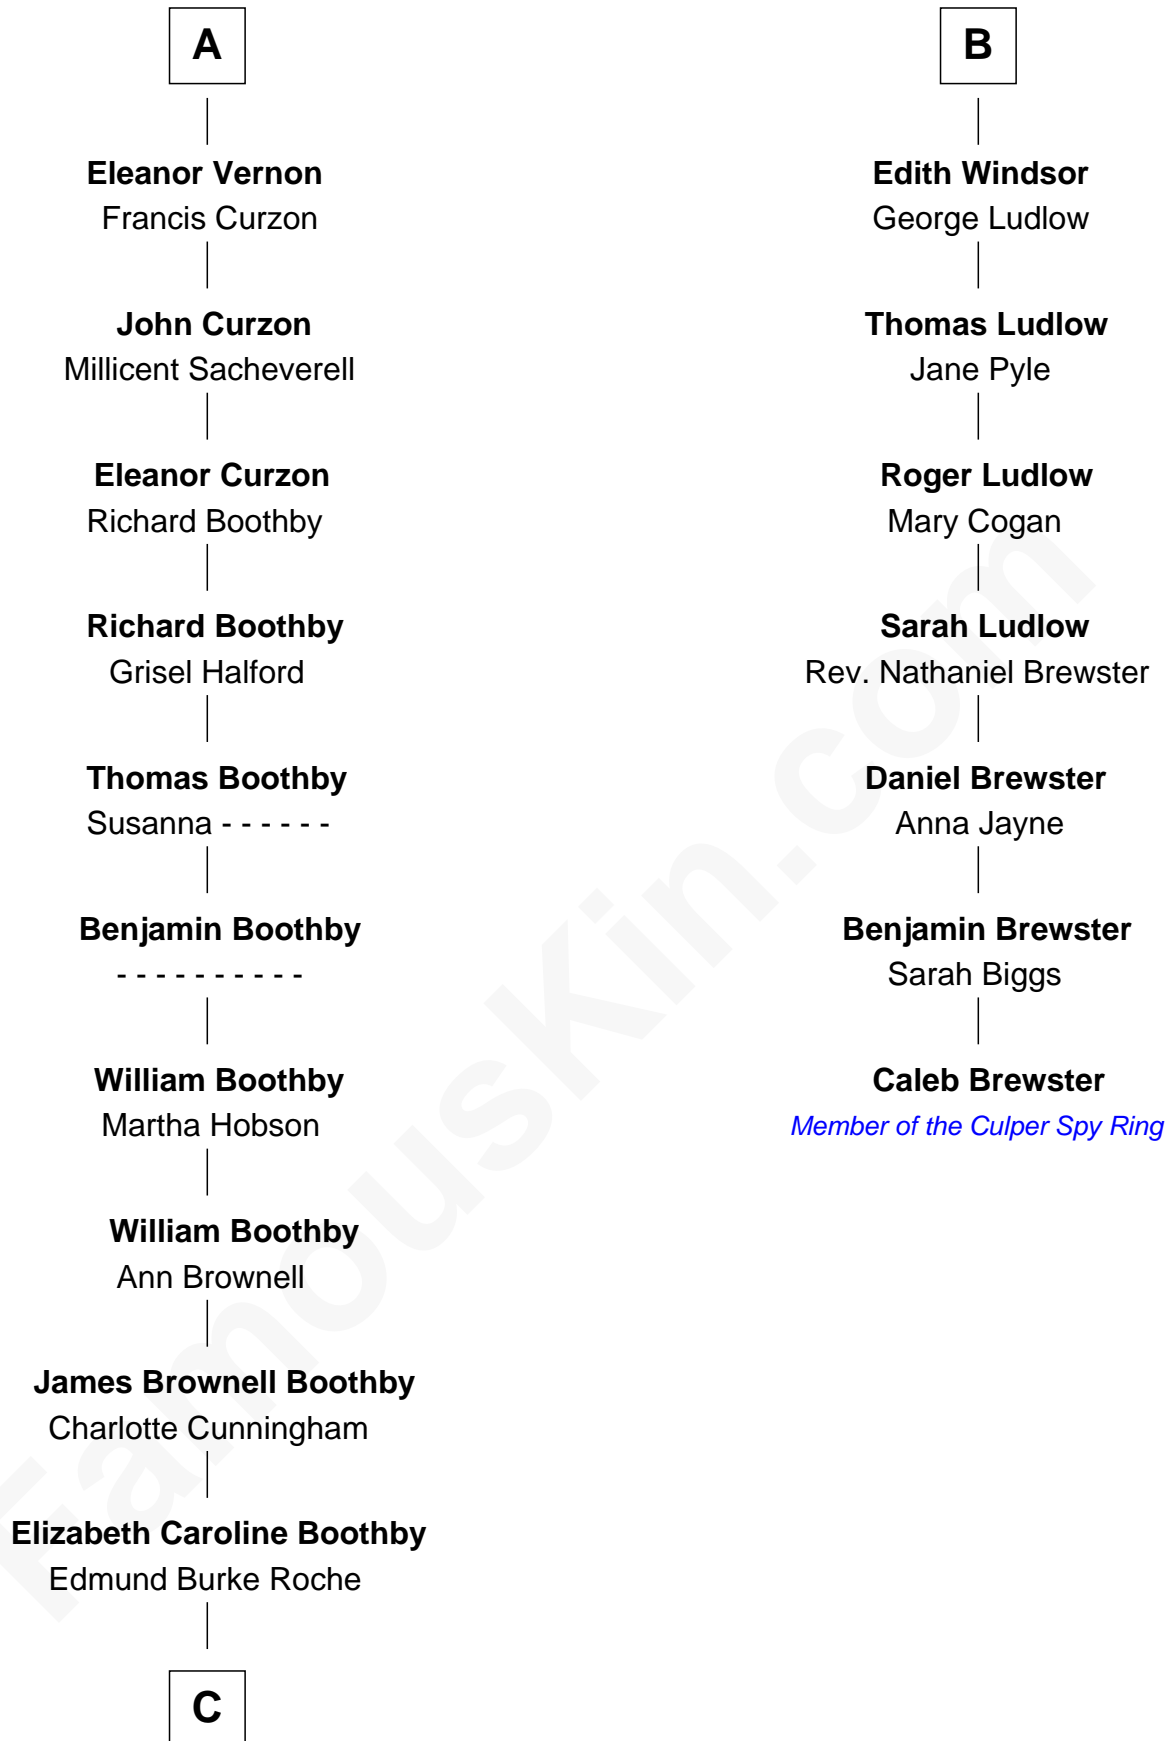

FamousKin.com Relationship Chart of

Oliver Platt

Movie Actor

13th cousin 8 times removed of

Caleb Brewster

Member of the Culper Spy Ring during the American Revolution

Humphrey de Bohun

Elizabeth Plantagenet

John Andrews

Elizabeth Andrews

Sir Thomas de Windsor

Sir Andrews de Windsor

Elizabeth Blount

B

C

James Boothby Burke Roche