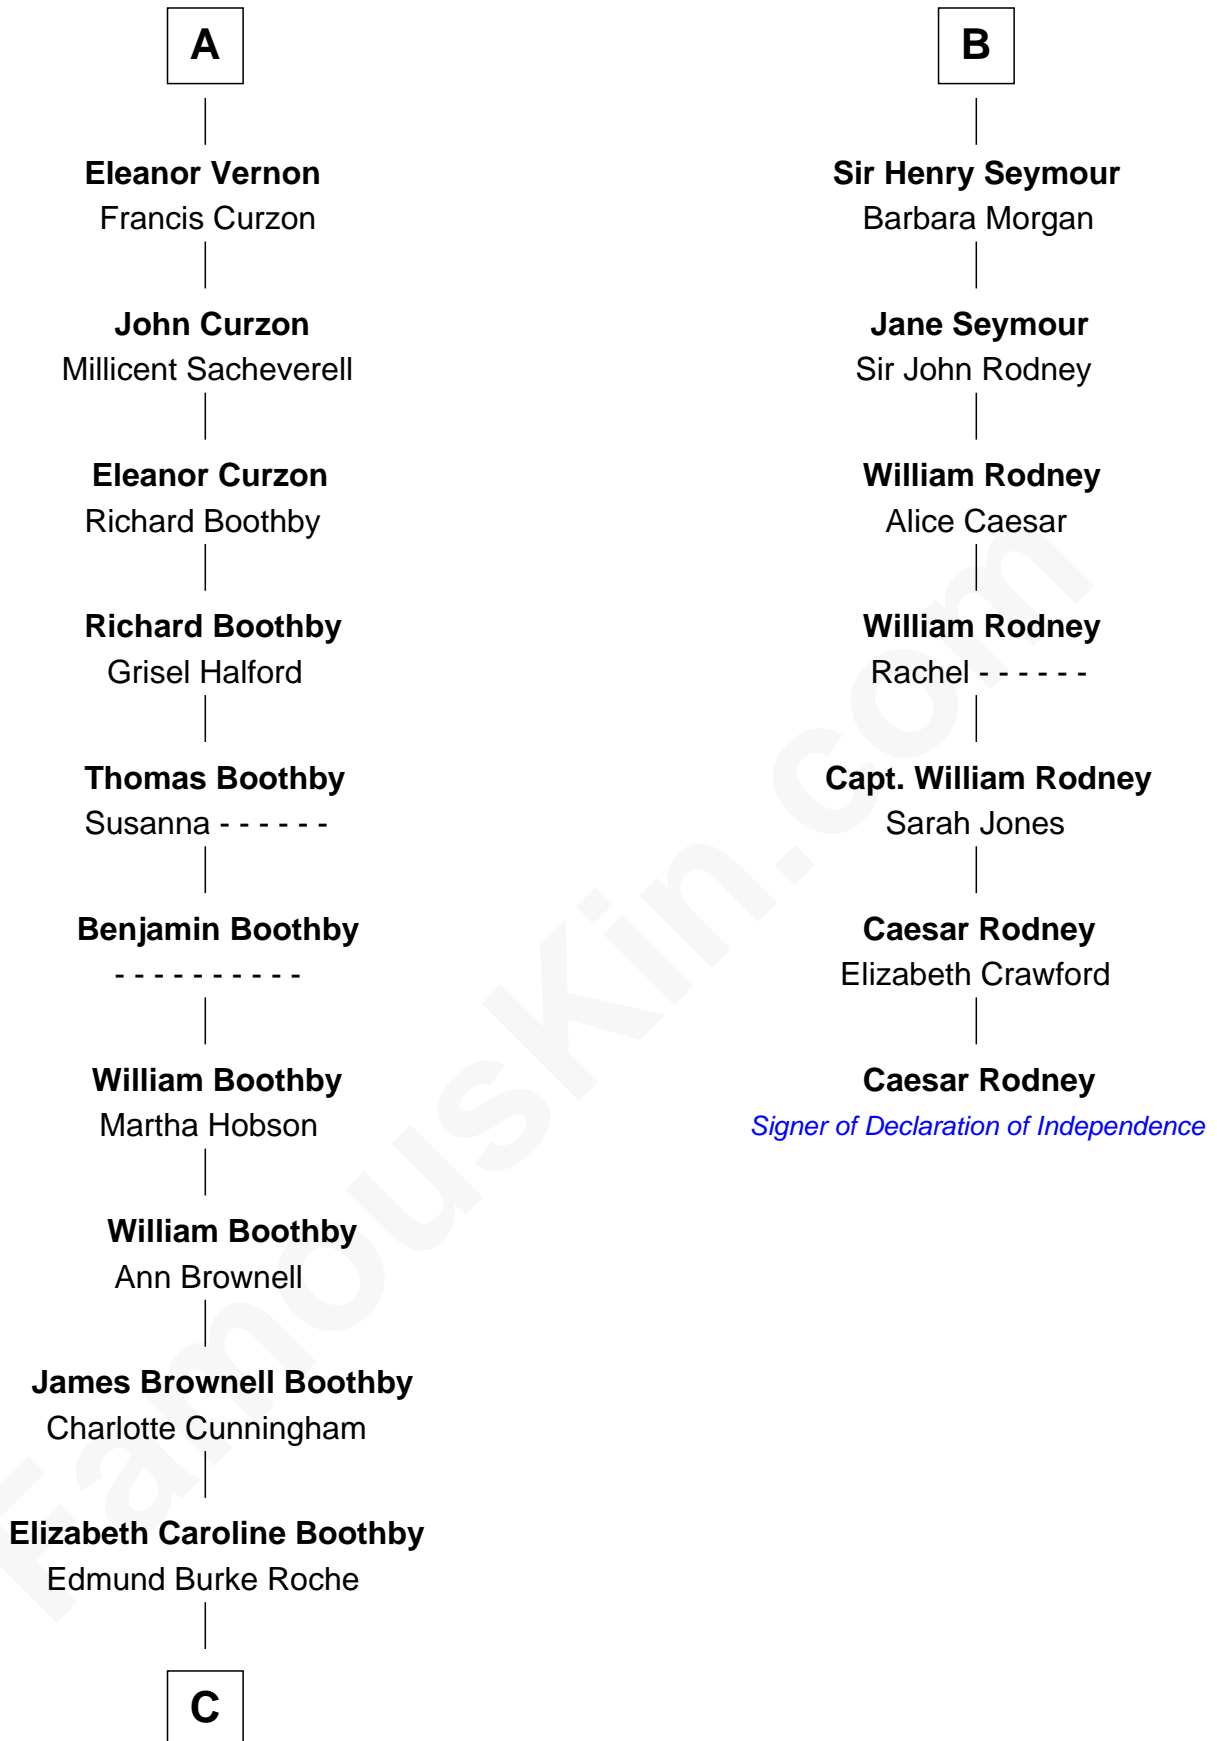

FamousKin.com Relationship Chart of

Oliver Platt

Movie Actor

13th cousin 8 times removed of

Caesar Rodney

Signer of the Declaration of Independence

Henry Plantagenet

Maud de Chaworth

C

James Boothby Burke Roche

Frances Eleanor Work

Cynthia Burke Roche

Arthur Scott Burden

Eileen Burden

Walter Maynard

Sheila Maynard