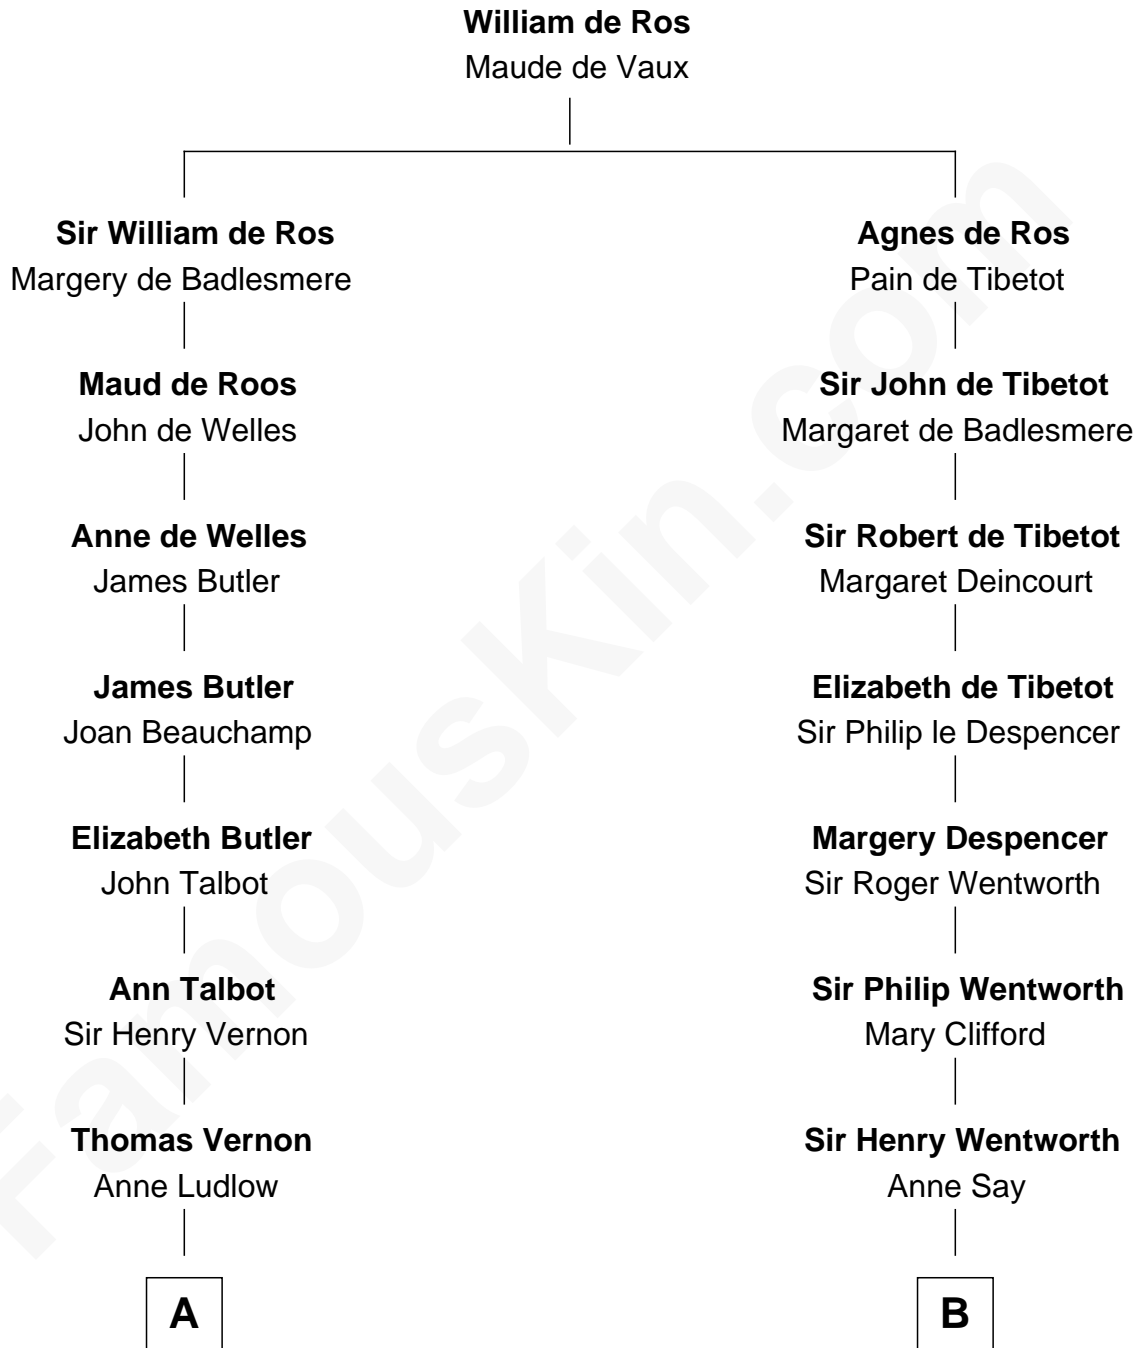

FamousKin.com Relationship Chart of

Oliver Platt
Movie Actor

14th cousin 7 times removed of

Caesar Rodney

Signer of the Declaration of Independence

C

James Boothby Burke Roche

Frances Eleanor Work

Cynthia Burke Roche

Arthur Scott Burden

Eileen Burden

Walter Maynard

Sheila Maynard

Nicholas Platt

Oliver Platt

Movie Actor