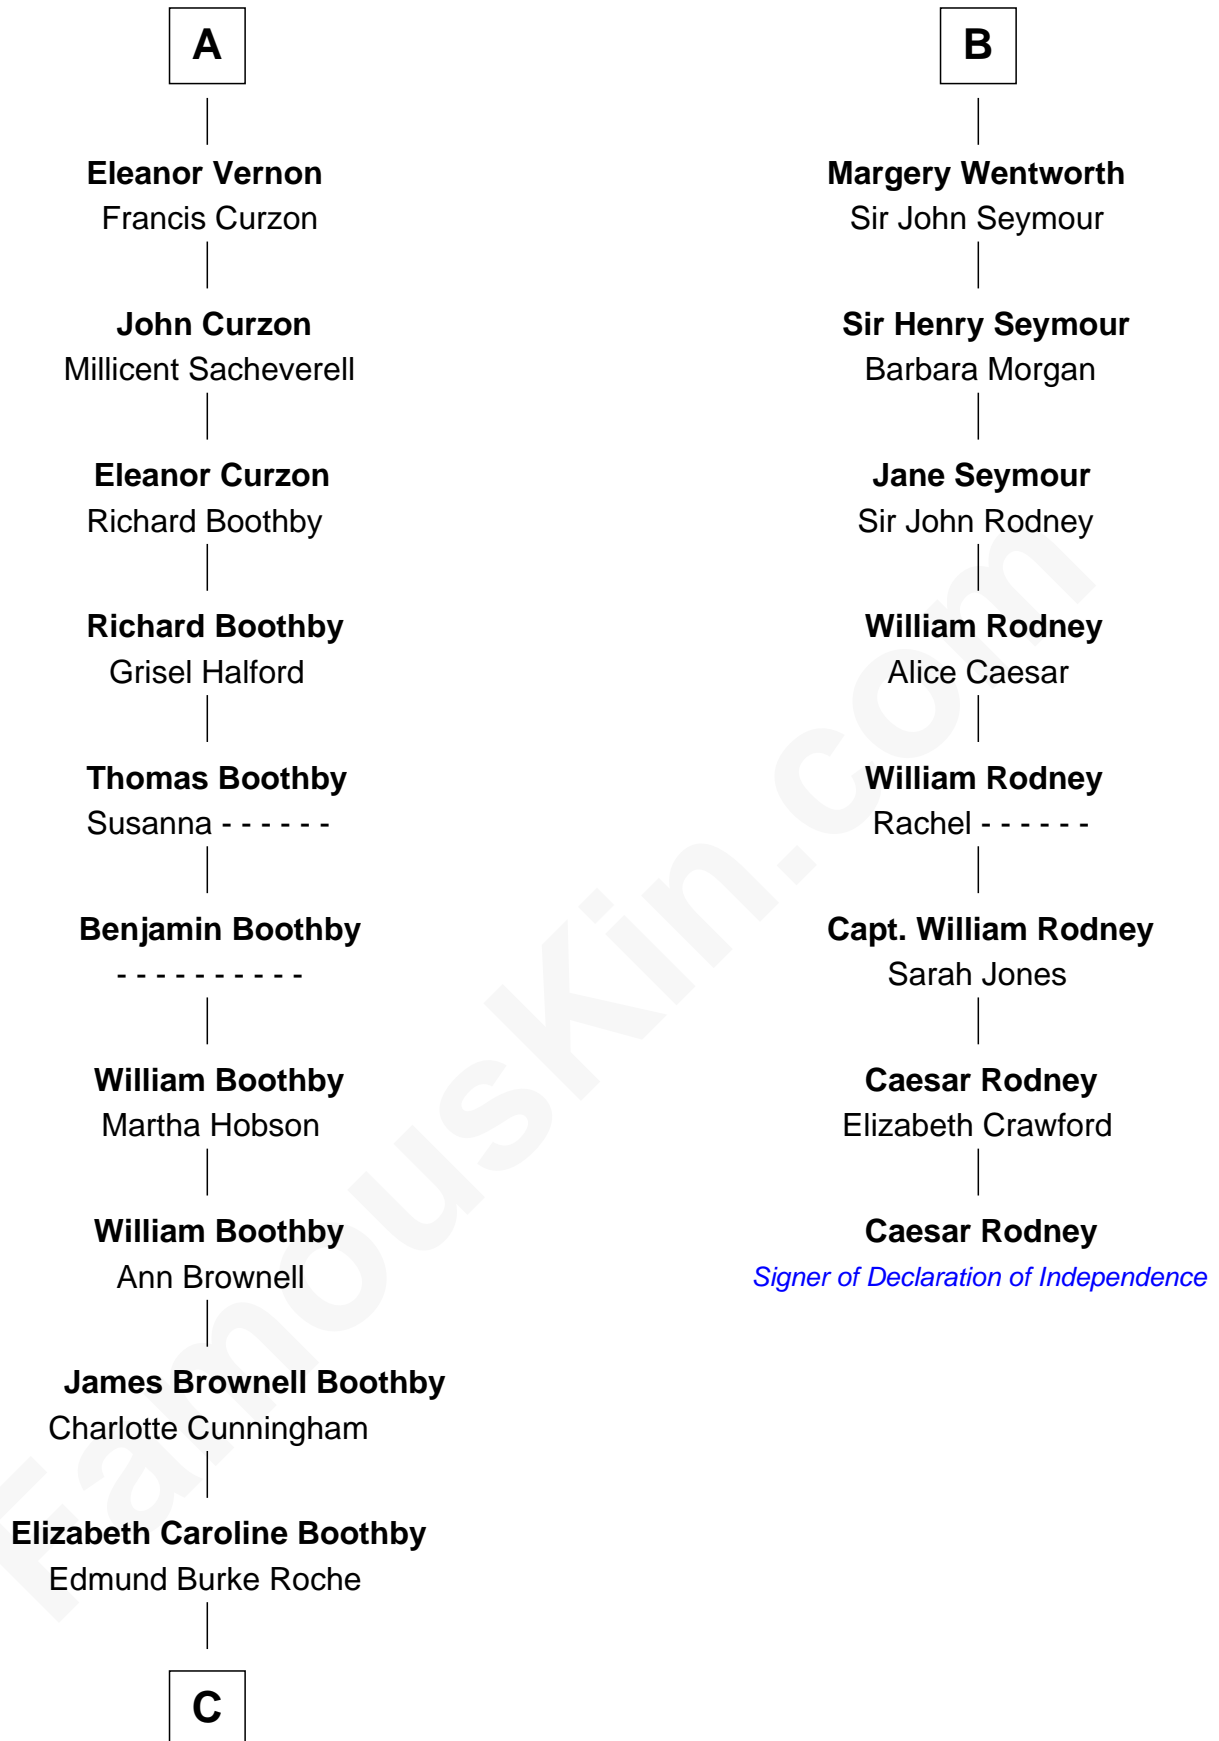

FamousKin.com Relationship Chart of

Oliver Platt
Movie Actor

14th cousin 7 times removed of

Caesar Rodney

Signer of the Declaration of Independence

C

James Boothby Burke Roche

Frances Eleanor Work

Cynthia Burke Roche

Arthur Scott Burden

Eileen Burden

Walter Maynard

Sheila Maynard

Nicholas Platt

Oliver Platt

Movie Actor