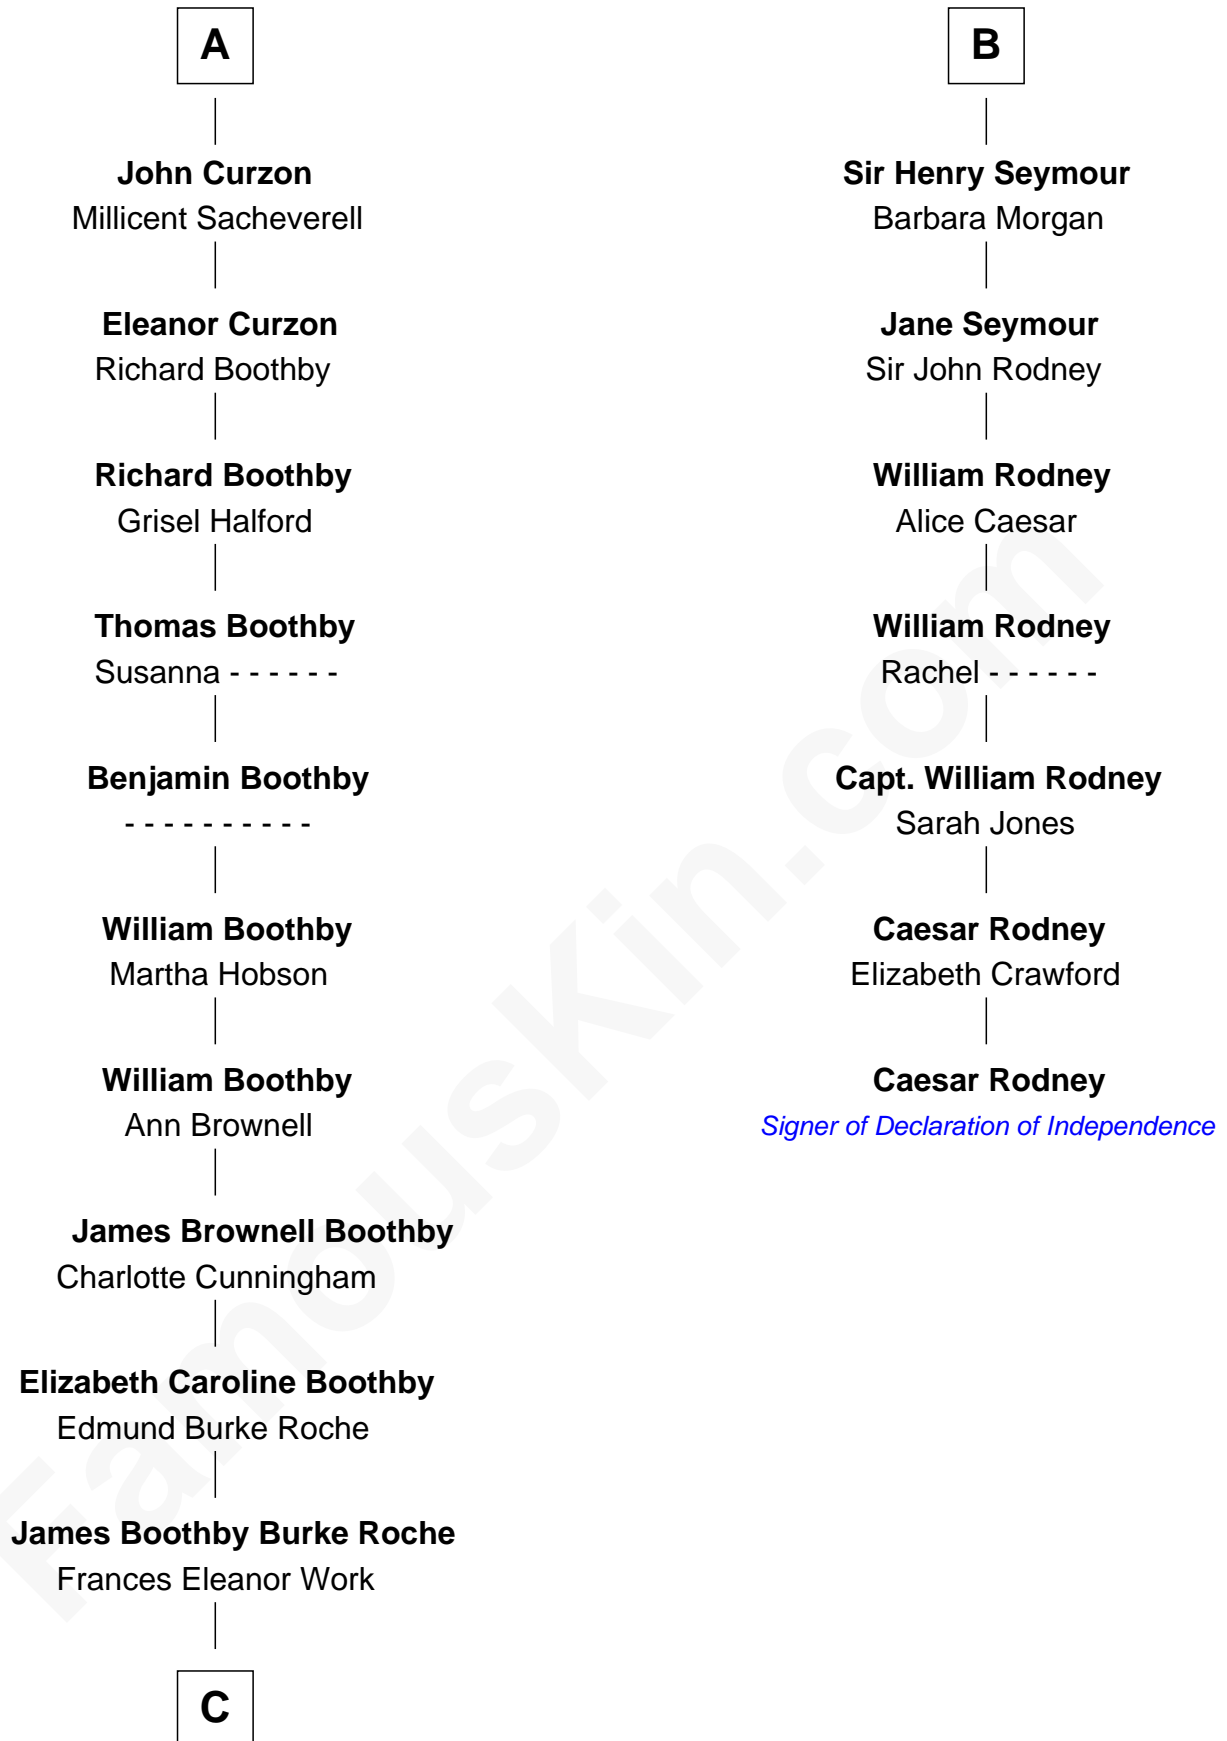

FamousKin.com Relationship Chart of

Oliver Platt
Movie Actor

13th cousin 7 times removed of

Caesar Rodney

Signer of the Declaration of Independence

C

—
Cynthia Burke Roche

Arthur Scott Burden

—
Eileen Burden

Walter Maynard

—
Sheila Maynard

Nicholas Platt

—
Oliver Platt

Movie Actor

FamousKin.com