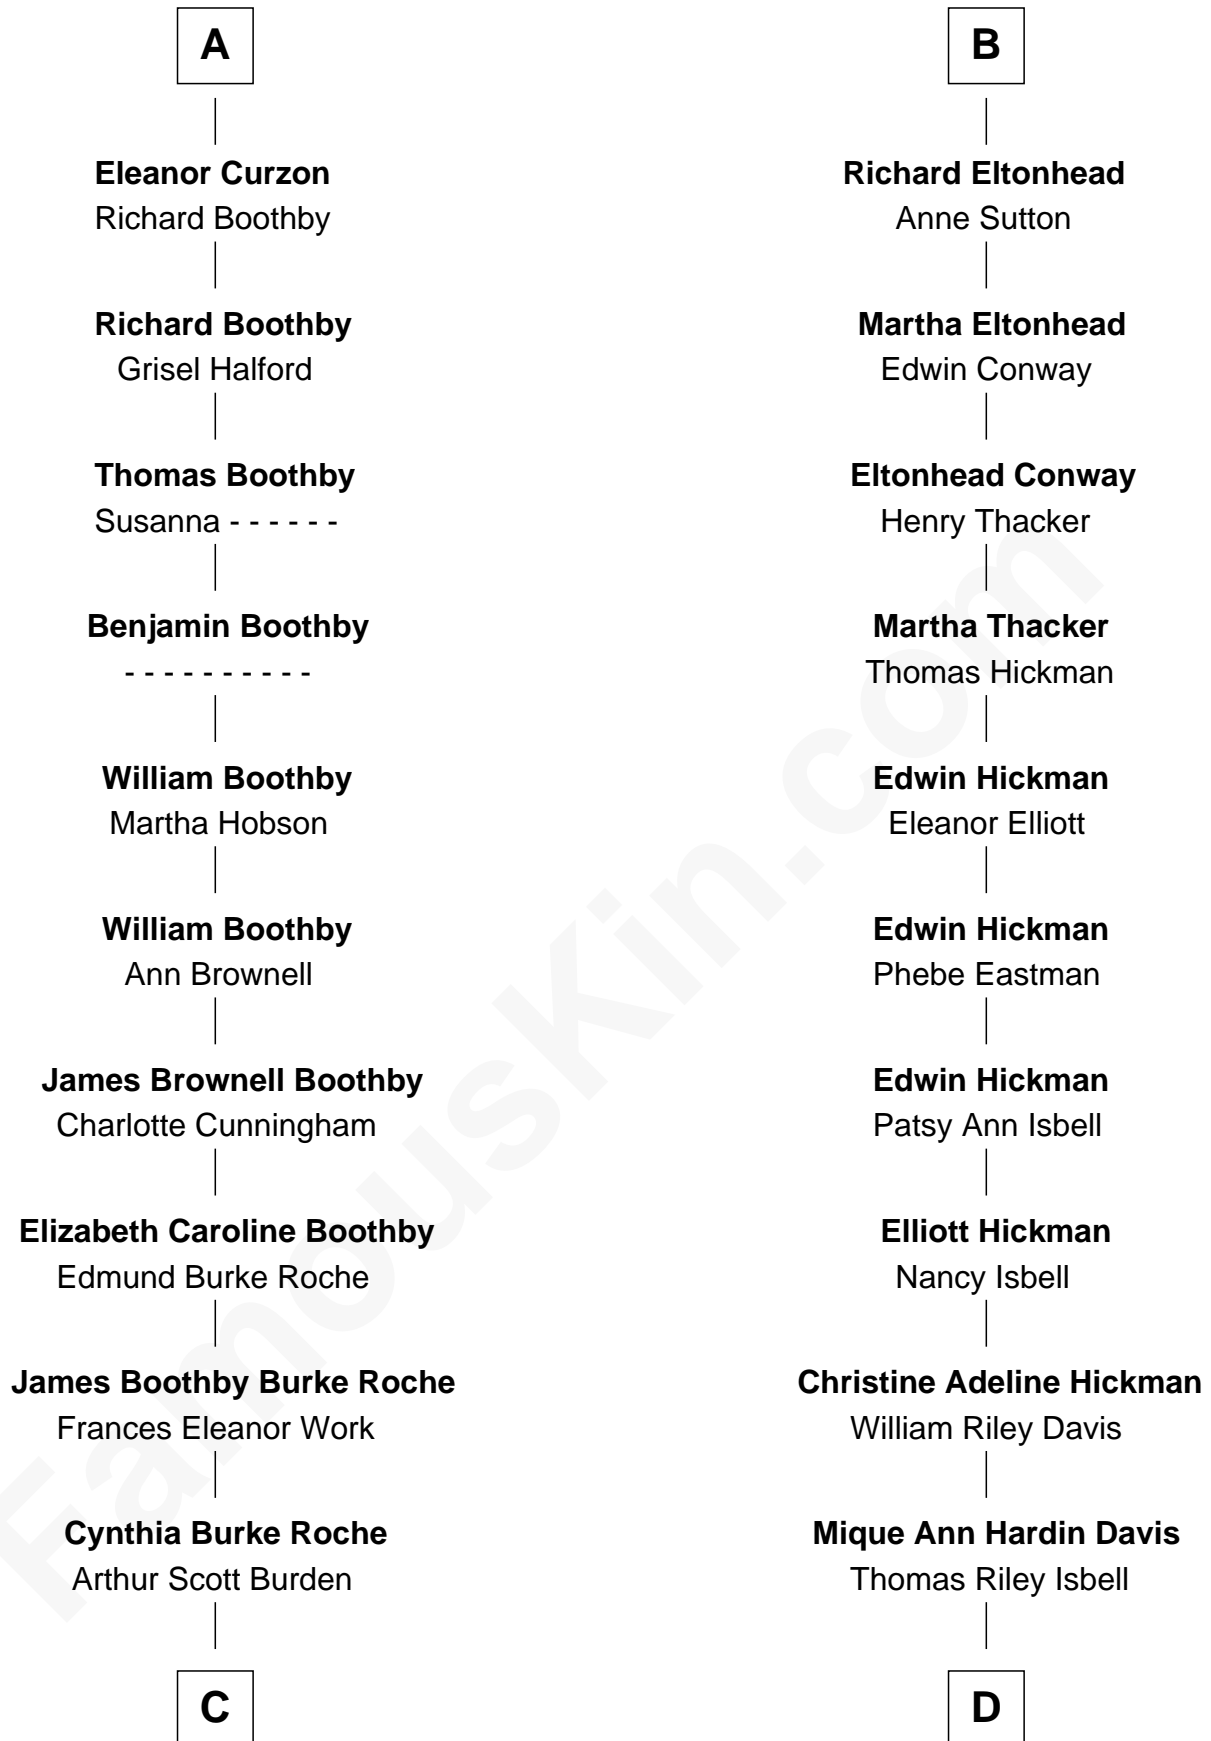

# FamousKin.com Relationship Chart of

**Oliver Platt**

*Movie Actor*

19th cousin 2 times removed of

**Brad Pitt**

*Movie Actor*

**Sir Richard Fitzalan**

Elizabeth de Bohun

**C**

**Eileen Burden**  
Walter Maynard

**Sheila Maynard**  
Nicholas Platt

**Oliver Platt**  
*Movie Actor*

**D**

**Ida Mae Isbell**  
Henry Thomas Williams

**Etta Coleman Williams**  
Emery A. Hillhouse

**Hal Knox Hillhouse**  
Clara Mae Bell

**Jane Etta Hillhouse**  
William Alvin Pitt

**Brad Pitt**  
*Movie Actor*