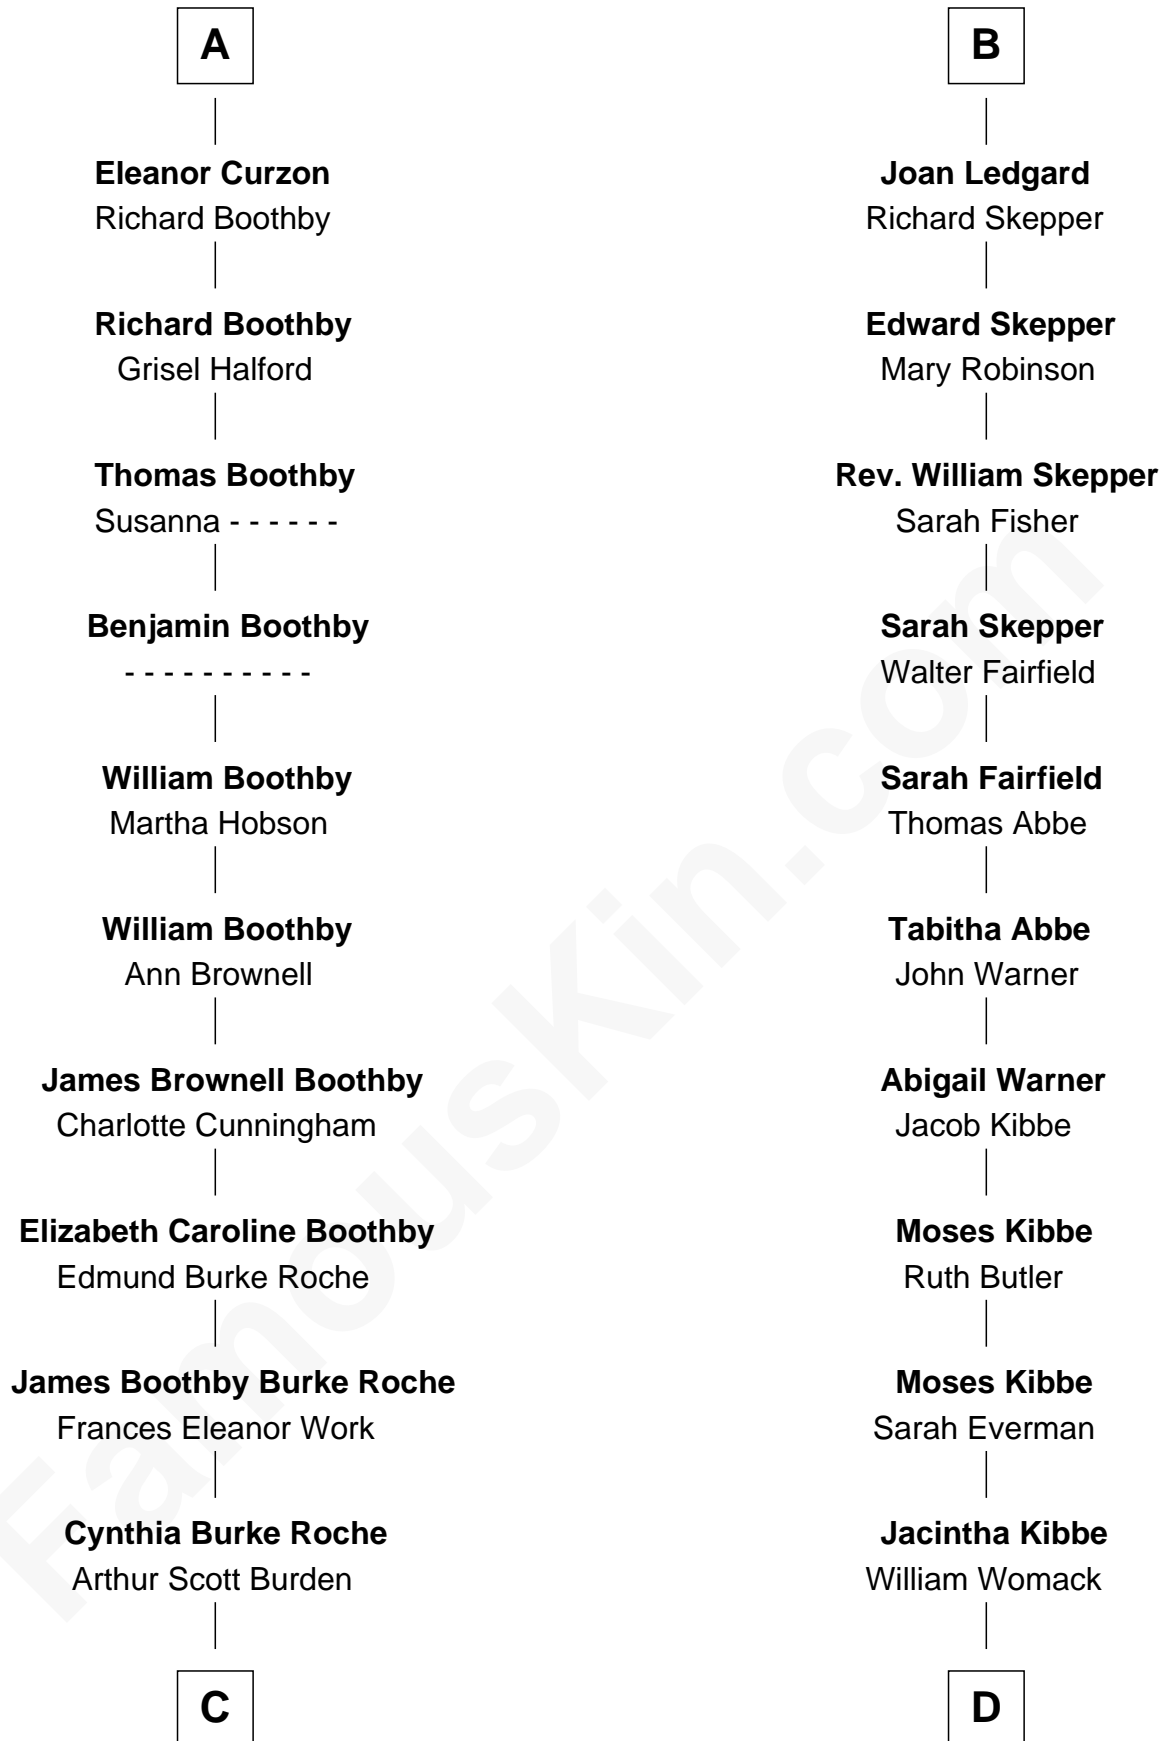

FamousKin.com Relationship Chart of

Oliver Platt

Movie Actor

19th cousin of

Roy Rogers

Cowboy movie actor and singer

Sir Thomas de Beauchamp

Katherine de Mortimer

Sir William Beauchamp

Joan Fitzalan

Joan Beauchamp

James Butler

Elizabeth Butler

John Talbot

Ann Talbot

Sir Henry Vernon

Sir Hugh de Stafford

Katherine de Stafford

Michael de la Pole

Isabel de la Pole

Thomas Morley

Anne Morley

Sir John Hastings

Elizabeth Hastings

Sir Robert Hildyard

Sir Piers Hildyard

Joan de la See

Isabel Hildyard

Ralph Legard

B

C

Eileen Burden
Walter Maynard