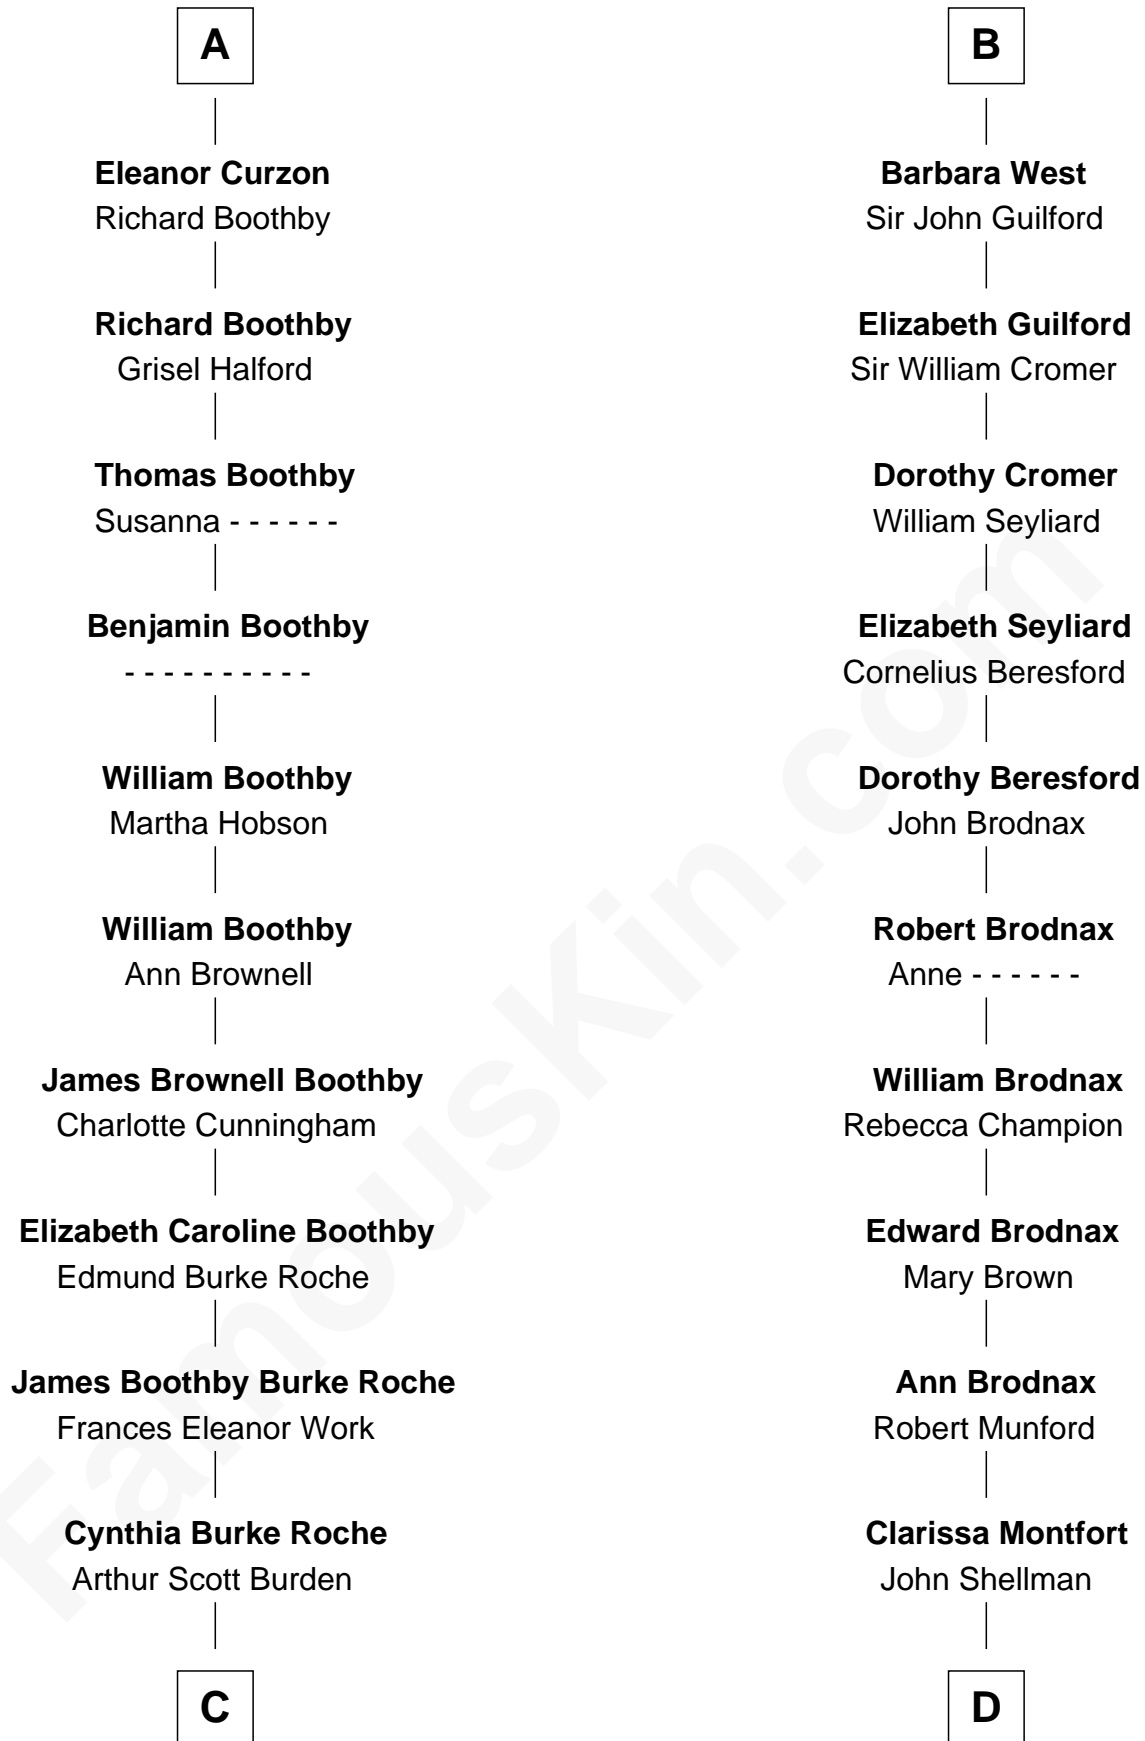

**FamousKin.com**  
**Relationship Chart of**  
**Oliver Platt**  
*Movie Actor*

19th cousin 2 times removed of  
**George H. W. Bush**  
*41st U.S. President*

**Sir Thomas de Beauchamp**  
 Katherine de Mortimer

**C**

**Eileen Burden**  
Walter Maynard

**Sheila Maynard**  
Nicholas Platt

**Oliver Platt**  
*Movie Actor*

**D**

**Susan Montfort Shellman**  
Samuel Howard Fay

**Harriet Eleanor Fay**  
Rev. James Smith Bush

**Samuel Prescott Bush**  
Flora Sheldon

**Prescott Sheldon Bush**  
Dorothy Wear Walker

**George H. W. Bush**  
*41st U.S. President*