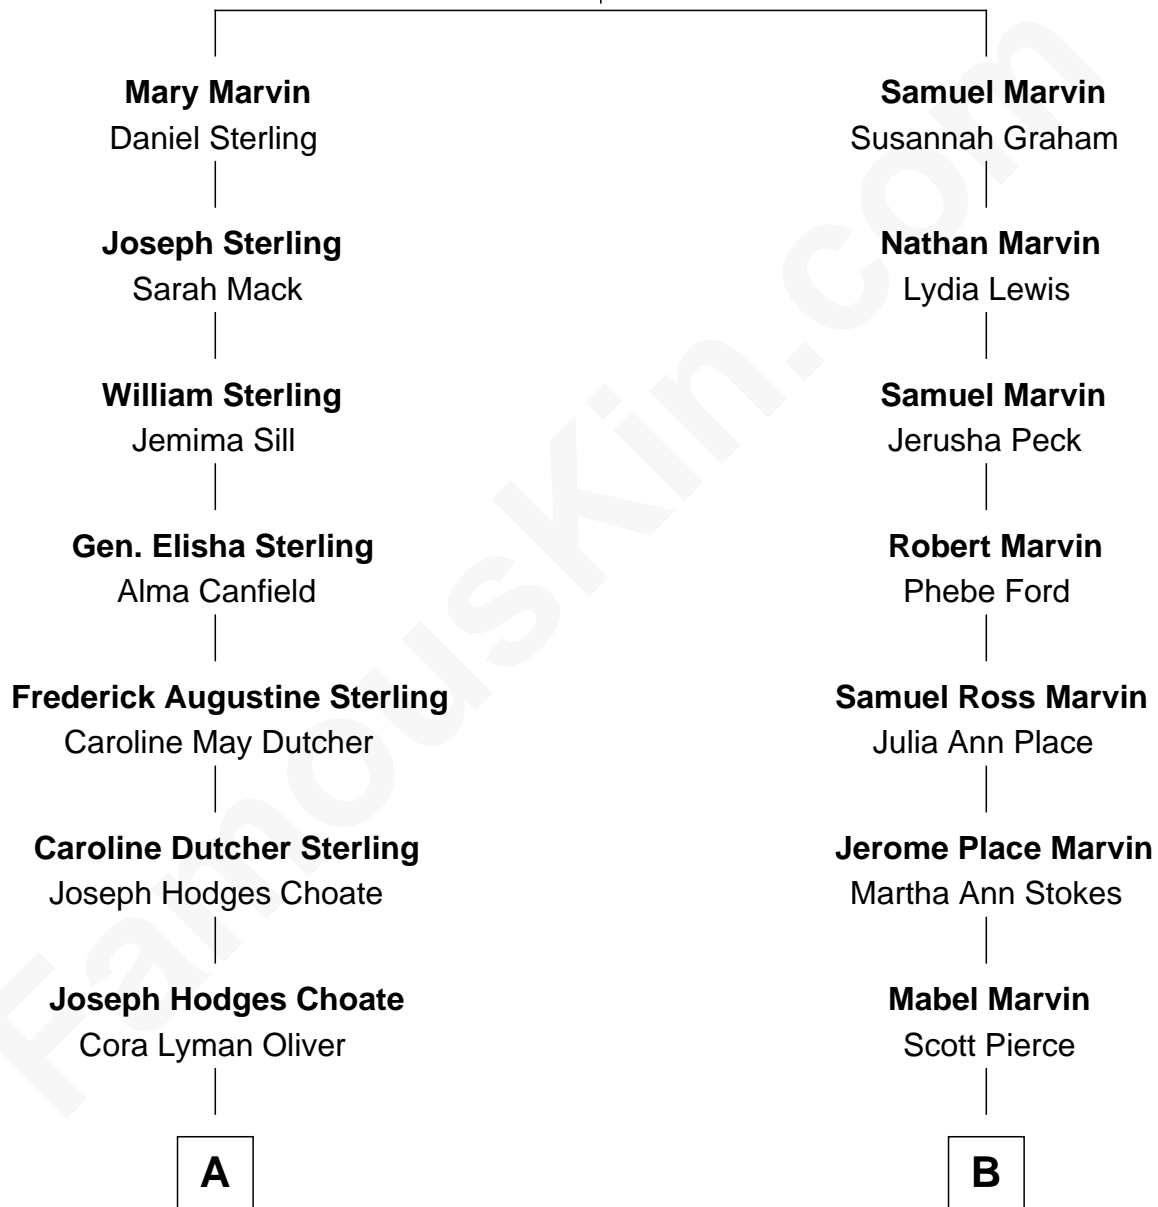

FamousKin.com Relationship Chart of

Oliver Platt

Movie Actor

9th cousin of

George W. Bush

43rd U.S. President

Reinold Marvin

Sarah Clark

FamousKin.com