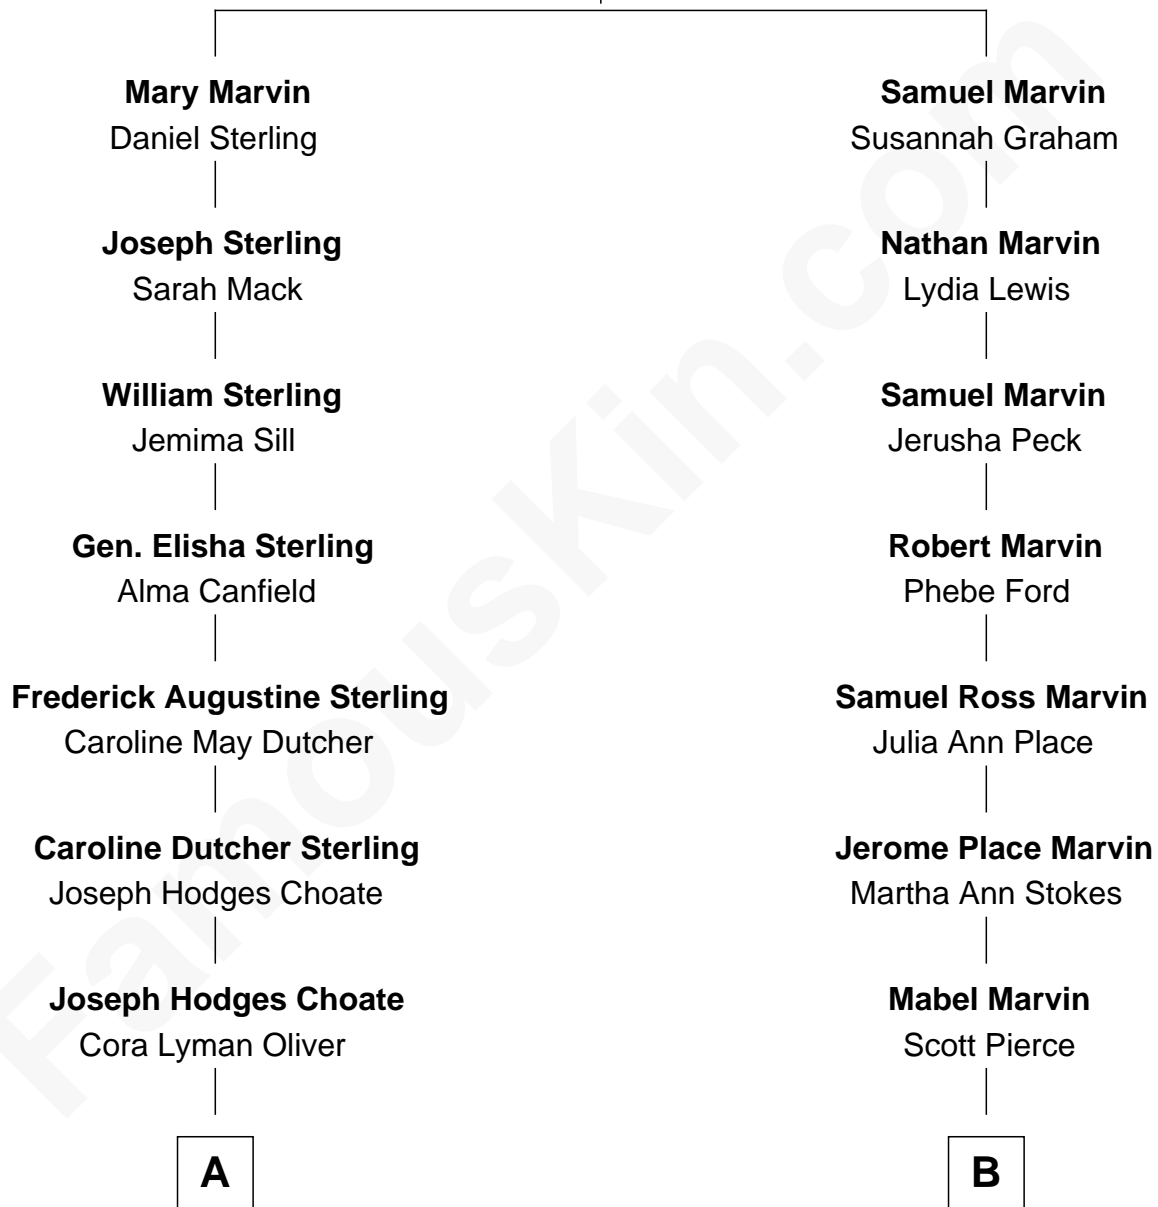

# FamousKin.com Relationship Chart of

**Oliver Platt**

*Movie Actor*

9th cousin of

**George W. Bush**

*43rd U.S. President*

**Sarah Clark**  
Reinold Marvin

FamousKin.com