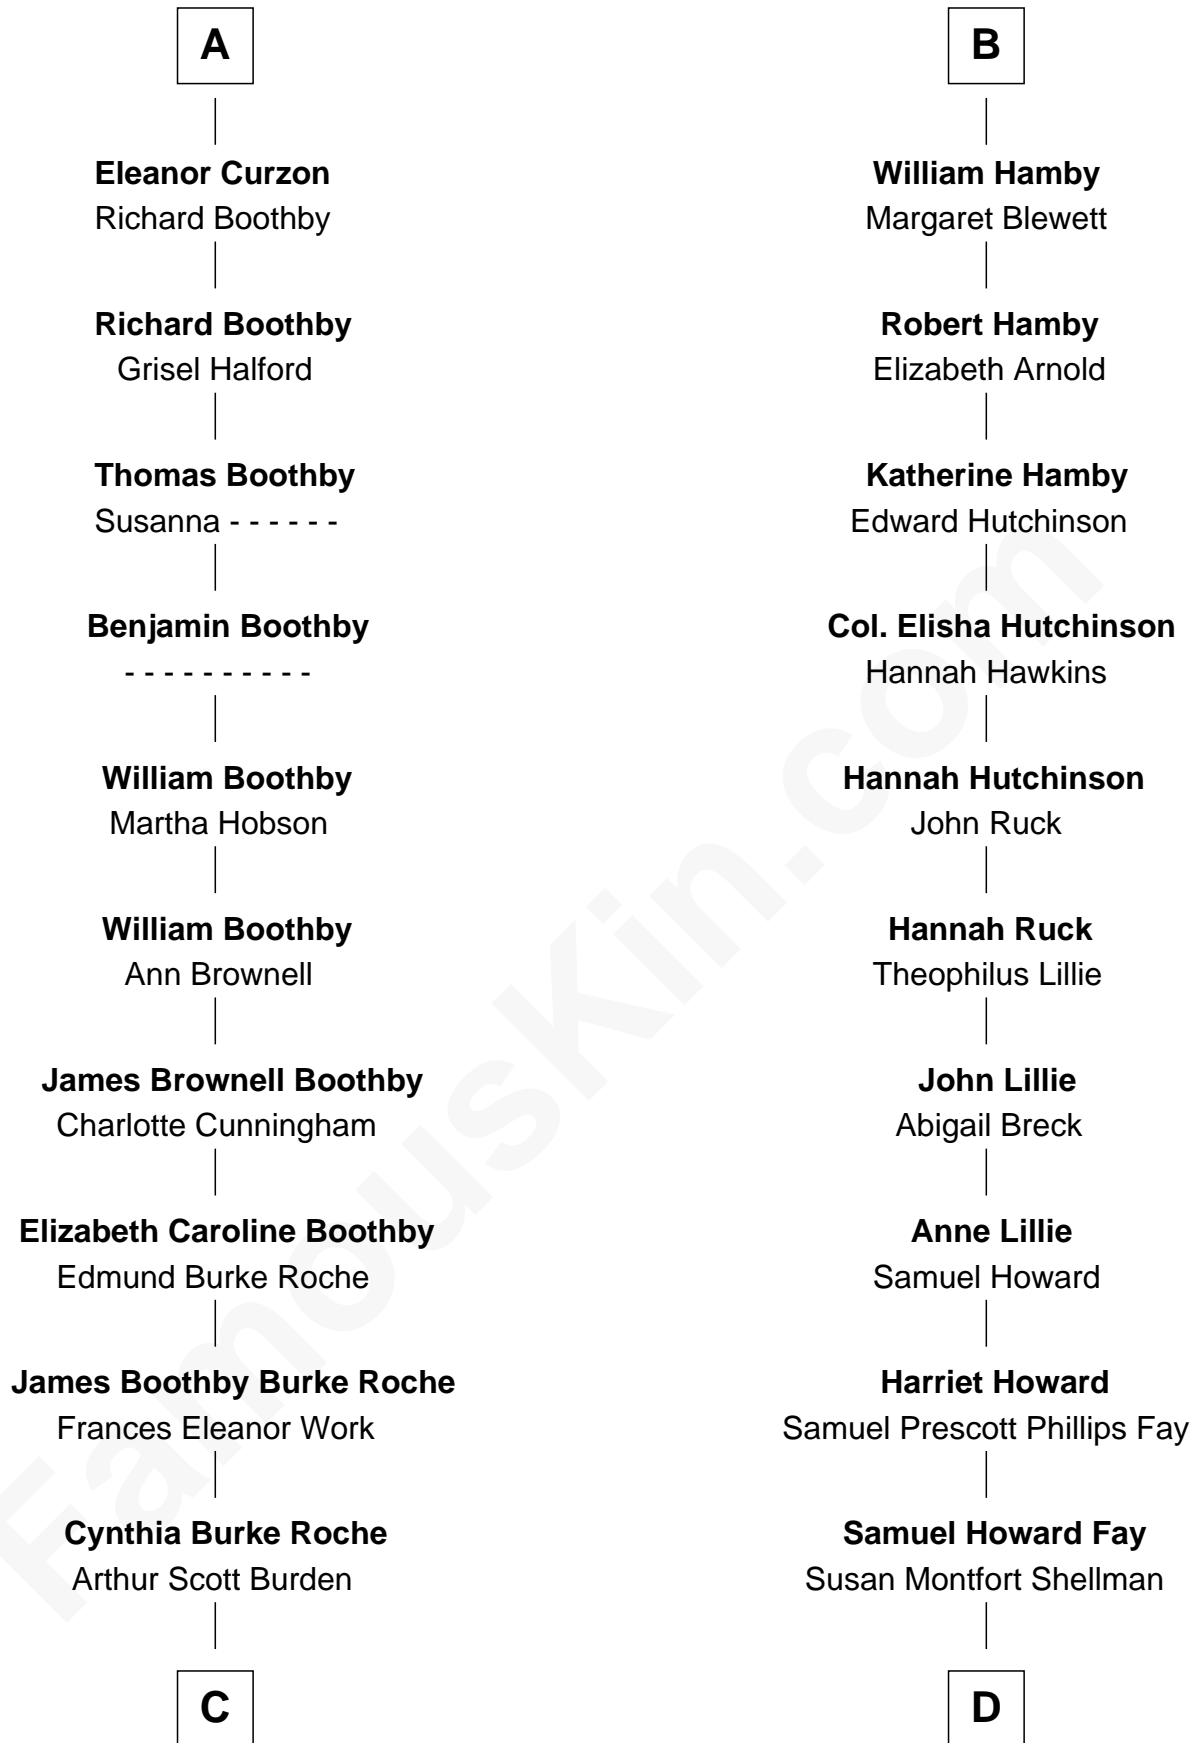

FamousKin.com Relationship Chart of

Oliver Platt

Movie Actor

19th cousin 2 times removed of

George W. Bush

43rd U.S. President

John de Welles

Maud de Roos

Stephen le Scrope

Maude le Scrope

Sir Baldwin Freville

Margaret Freville

Sir Hugh Willoughby

Margery Willoughby

Sir Godfrey Hilton

Elizabeth Hilton

Richard Thimbleby

Anne Thimbleby

John Booth

Eleanor Booth

Edward Hamby

B

C

Eileen Burden
Walter Maynard

Sheila Maynard
Nicholas Platt

Oliver Platt
Movie Actor

D

Harriet Eleanor Fay
Rev. James Smith Bush

Samuel Prescott Bush
Flora Sheldon

Prescott Sheldon Bush
Dorothy Wear Walker

George Herbert Walker Bush
Barbara Pierce