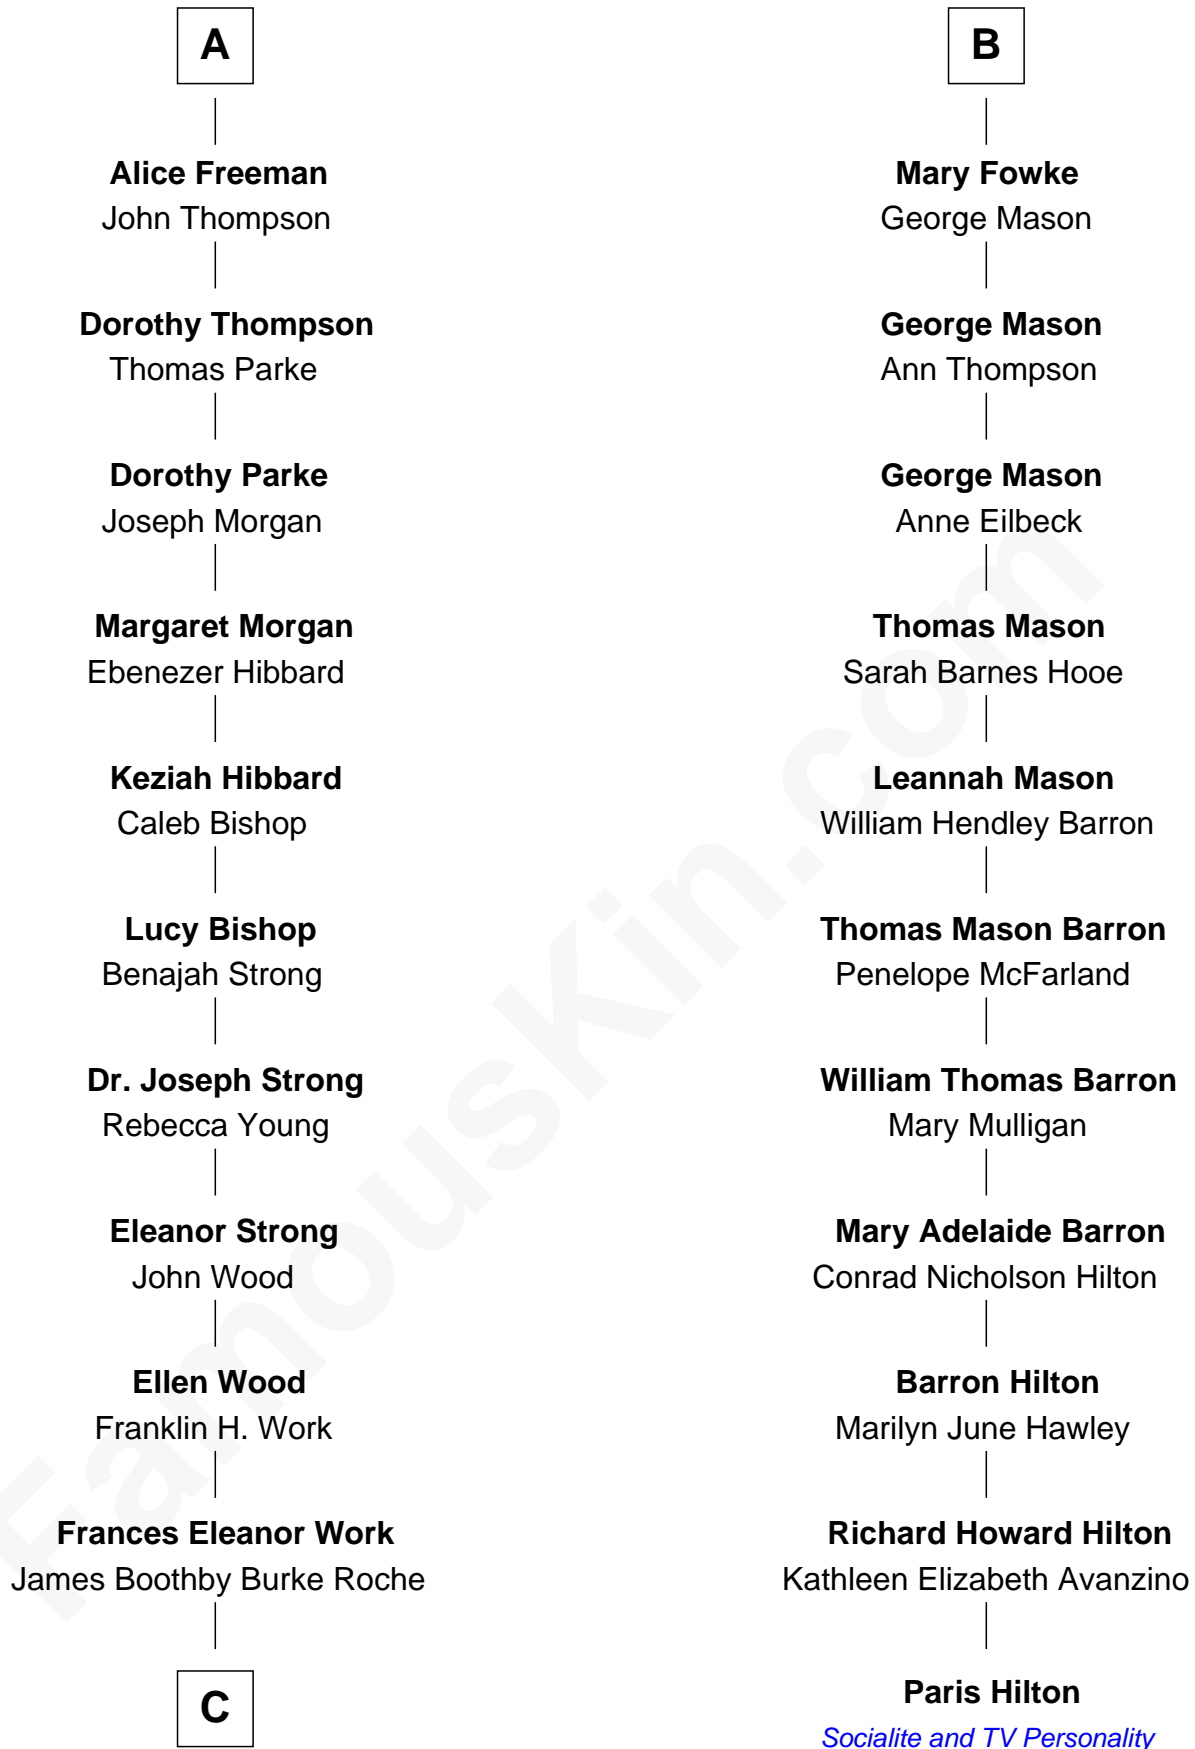

FamousKin.com Relationship Chart of

Oliver Platt

Movie Actor

17th cousin 3 times removed of

Paris Hilton

Socialite and TV Personality

C

—
Cynthia Burke Roche

Arthur Scott Burden

—
Eileen Burden

Walter Maynard

—
Sheila Maynard

Nicholas Platt

—
Oliver Platt

Movie Actor

FamousKin.com