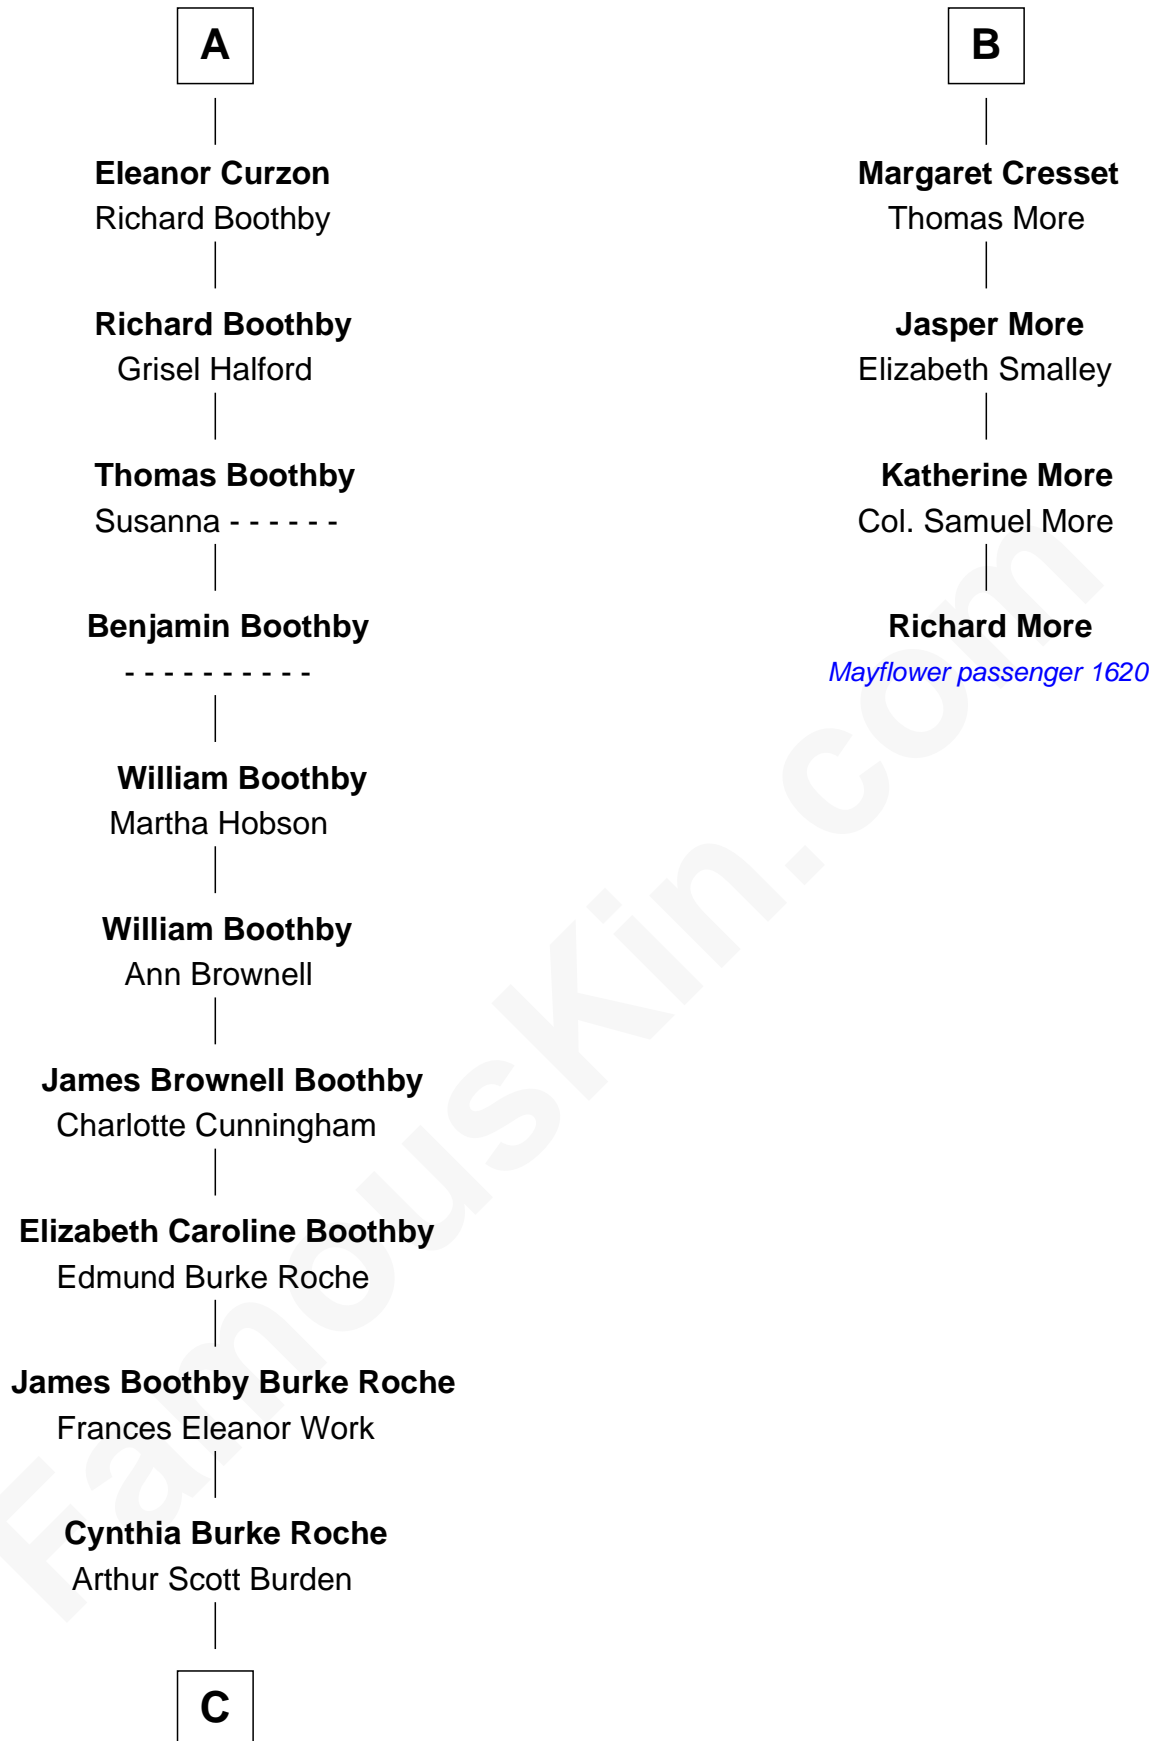

FamousKin.com Relationship Chart of

Oliver Platt

Movie Actor

MAYFLOWER

10th cousin 9 times removed of

Richard More

(c1614 - c1696) Mayflower passenger 1620

Sir Thomas de Beauchamp

Katherine de Mortimer

Sir William Beauchamp

Joan Fitzalan

Joan Beauchamp

James Butler

Elizabeth Butler

John Talbot

Ann Talbot

Sir Henry Vernon

Thomas Vernon

Anne Ludlow

Eleanor Vernon

Francis Curzon

John Curzon

Millicent Sacheverell

A

Matilda Clifford

Sir Edmund Sutton

Dorothy Sutton

Richard Wrottesley

Joan Wrottesley

Richard Cresset

B

C