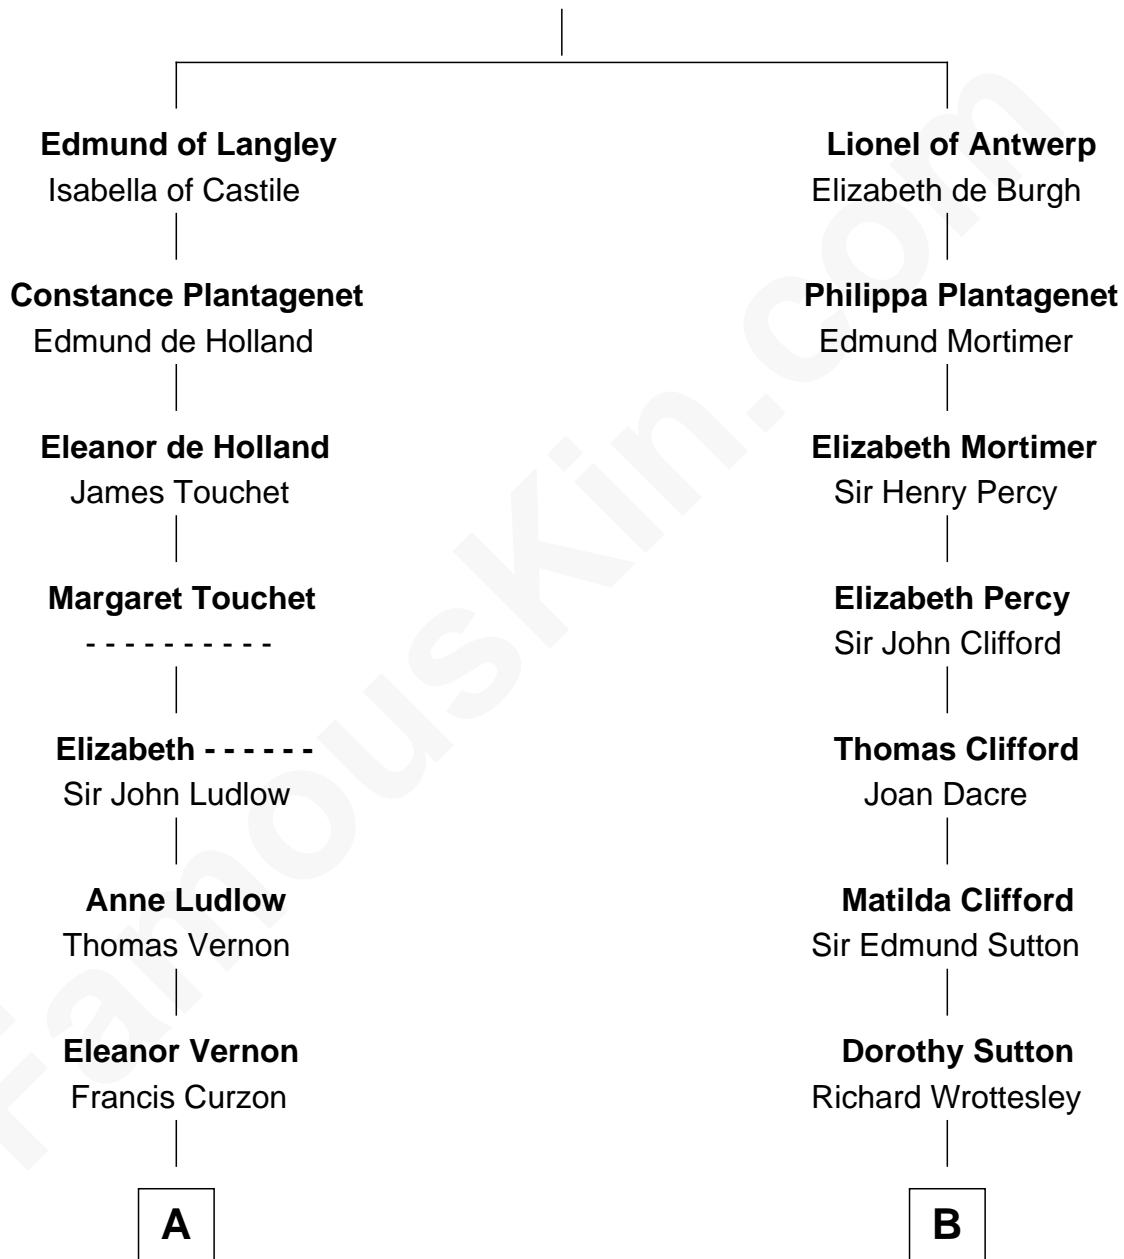

# FamousKin.com Relationship Chart of

**Oliver Platt**

*Movie Actor*

11th cousin 9 times removed of

**Richard More**

*(c1614 - c1696) Mayflower passenger 1620*

**MAYFLOWER**

**Edward III, King of England**

Philippa of Hainault

**C**

—  
**Cynthia Burke Roche**

Arthur Scott Burden

—  
**Eileen Burden**

Walter Maynard

—  
**Sheila Maynard**

Nicholas Platt