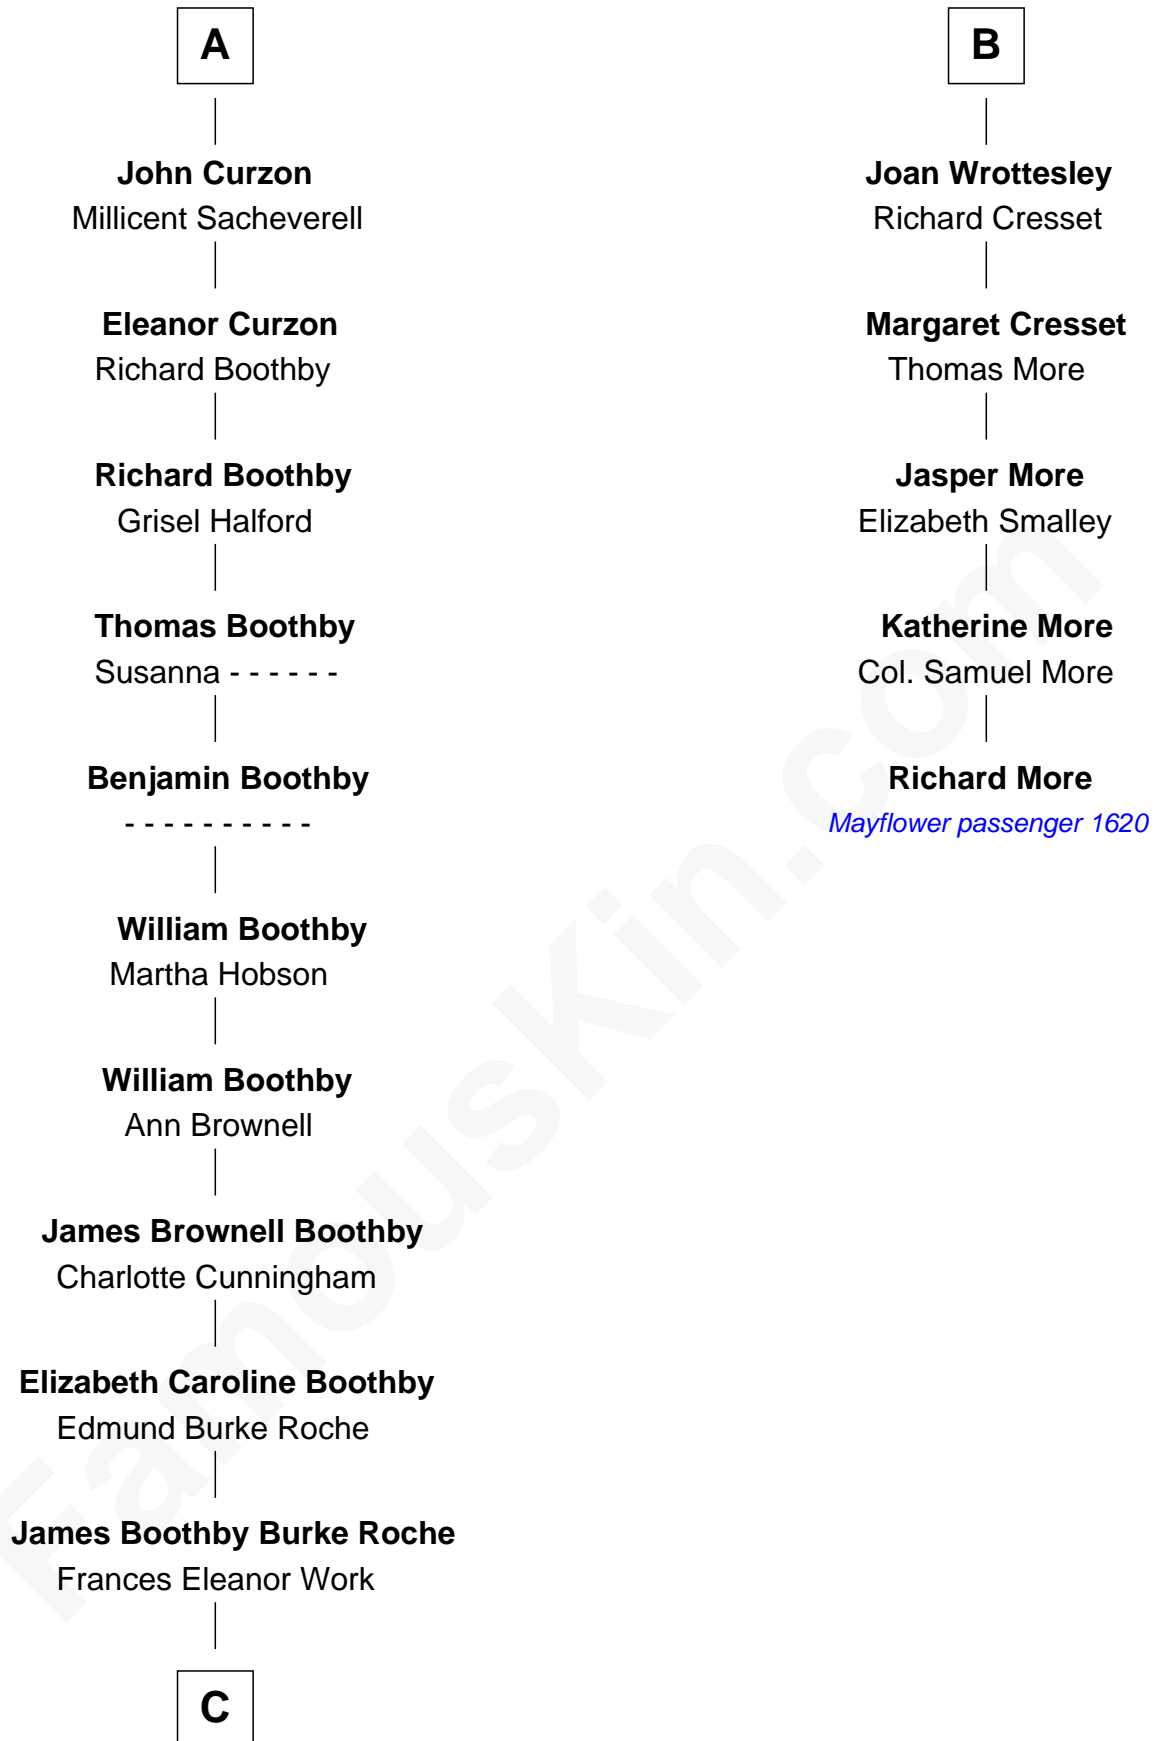

# FamousKin.com Relationship Chart of

**Oliver Platt**

*Movie Actor*

11th cousin 9 times removed of

**Richard More**

*(c1614 - c1696) Mayflower passenger 1620*

**MAYFLOWER**

**Edward III, King of England**

Philippa of Hainault

**C**

—  
**Cynthia Burke Roche**

Arthur Scott Burden

—  
**Eileen Burden**

Walter Maynard

—  
**Sheila Maynard**

Nicholas Platt