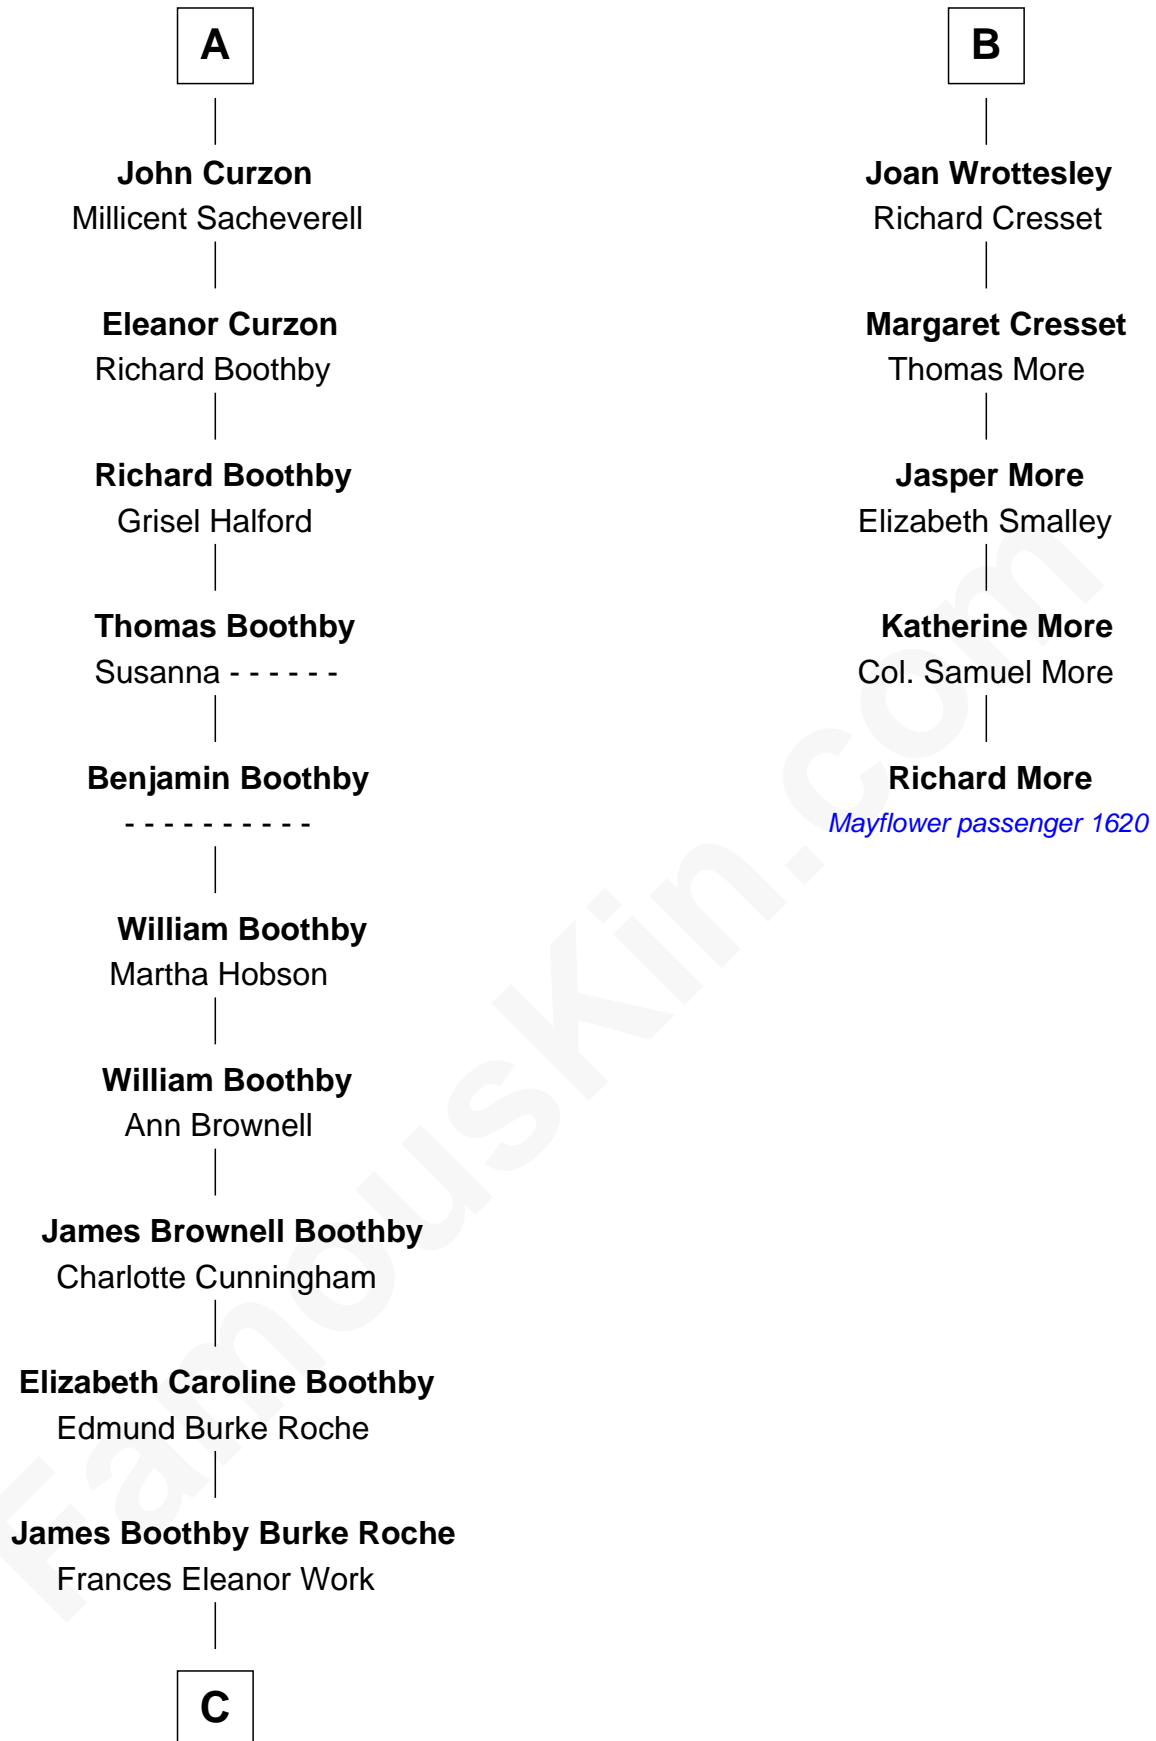

FamousKin.com Relationship Chart of

Oliver Platt

Movie Actor

MAYFLOWER

11th cousin 9 times removed of

Richard More

(c1614 - c1696) Mayflower passenger 1620

C

—
Cynthia Burke Roche

Arthur Scott Burden

—
Eileen Burden

Walter Maynard

—
Sheila Maynard

Nicholas Platt

—
Oliver Platt

Movie Actor