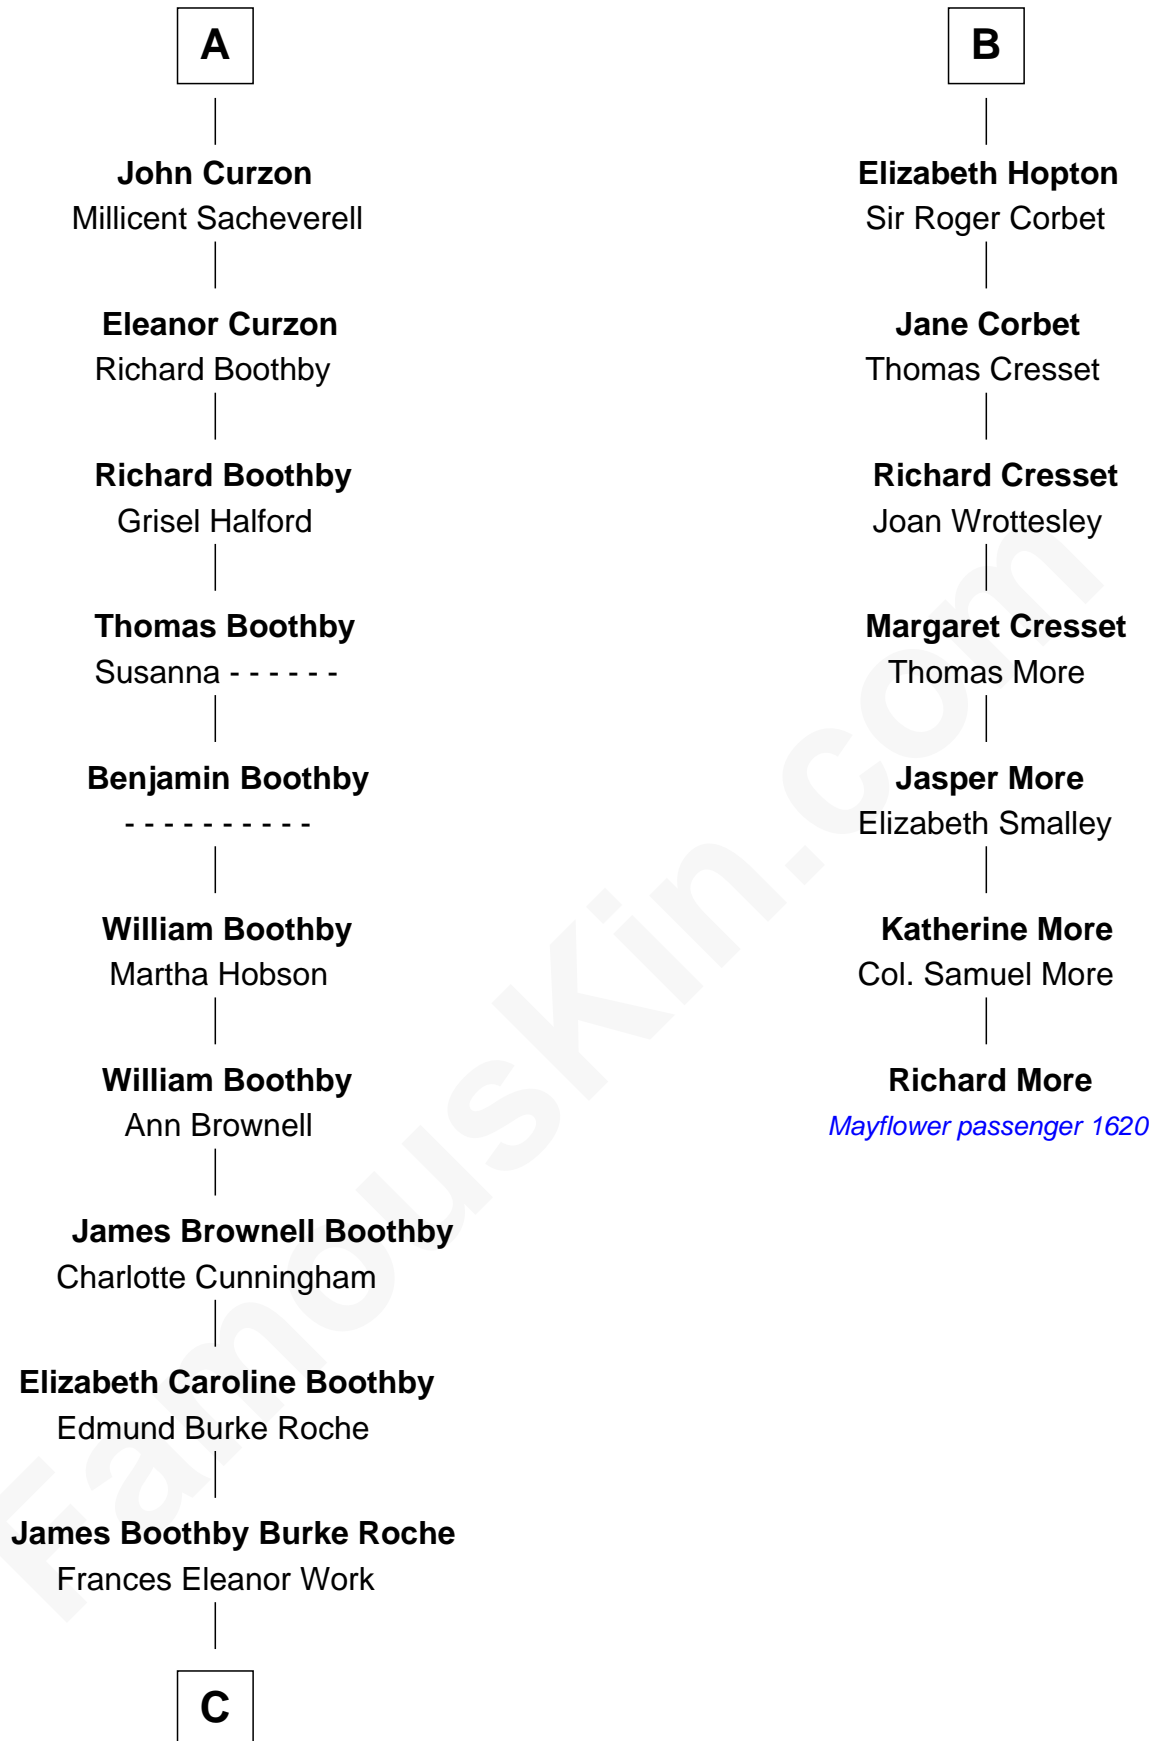

FamousKin.com Relationship Chart of

Oliver Platt

Movie Actor

MAYFLOWER

13th cousin 7 times removed of

Richard More

(c1614 - c1696) Mayflower passenger 1620

C

—
Cynthia Burke Roche

Arthur Scott Burden

—
Eileen Burden

Walter Maynard

—
Sheila Maynard

Nicholas Platt

—
Oliver Platt

Movie Actor