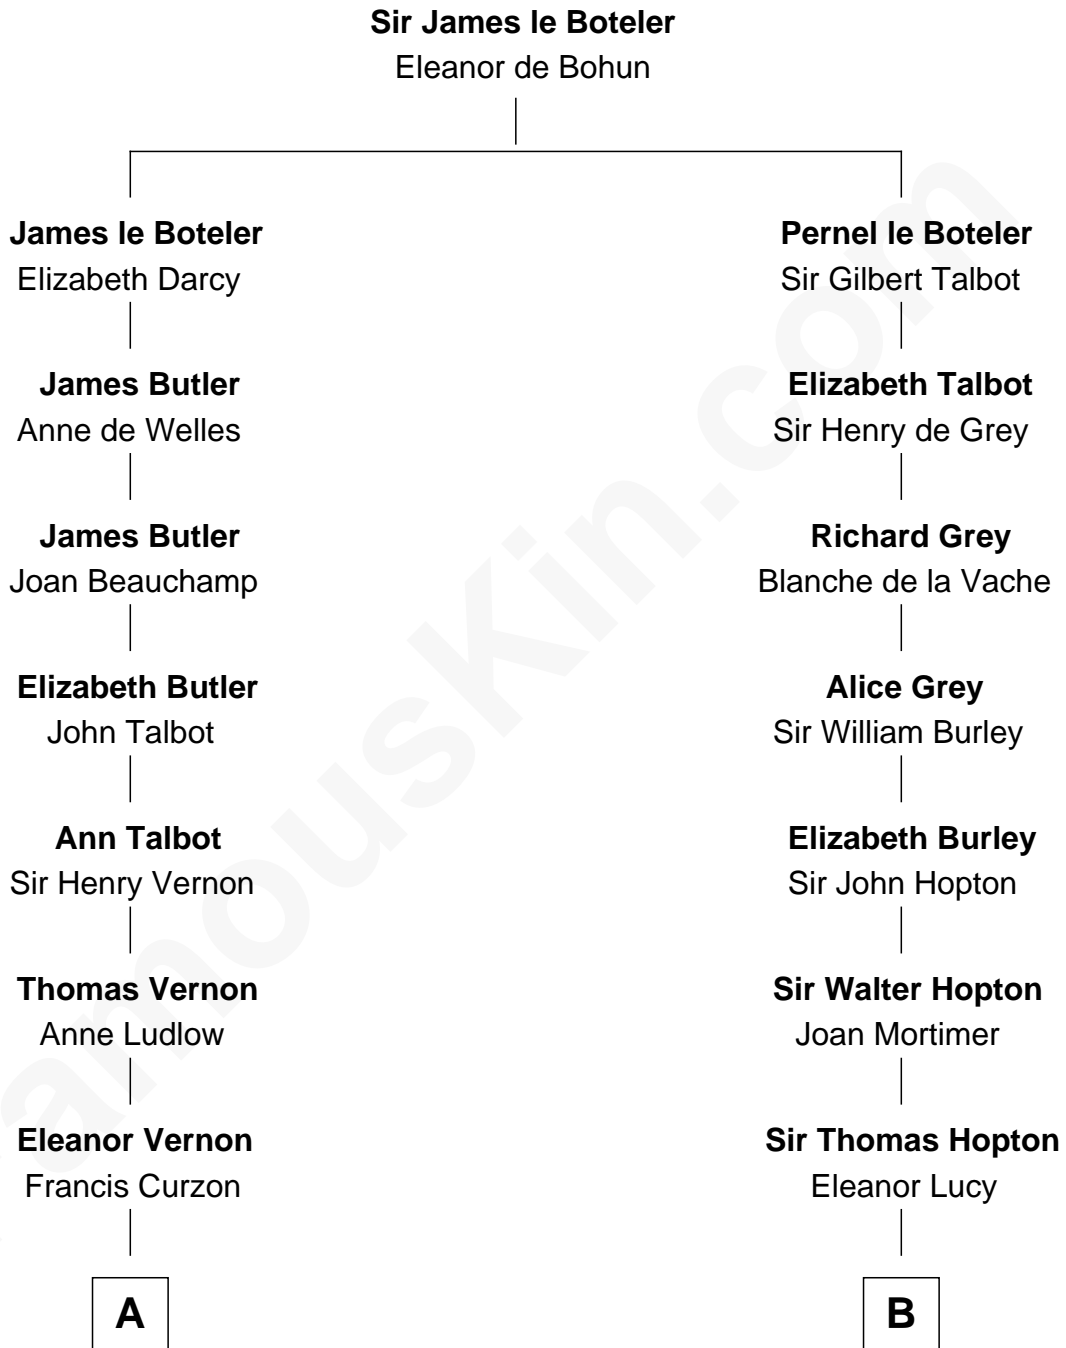

FamousKin.com Relationship Chart of

Oliver Platt

Movie Actor

MAYFLOWER

13th cousin 7 times removed of

Richard More

(c1614 - c1696) Mayflower passenger 1620

C

—
Cynthia Burke Roche

Arthur Scott Burden

—
Eileen Burden

Walter Maynard

—
Sheila Maynard

Nicholas Platt

—
Oliver Platt

Movie Actor