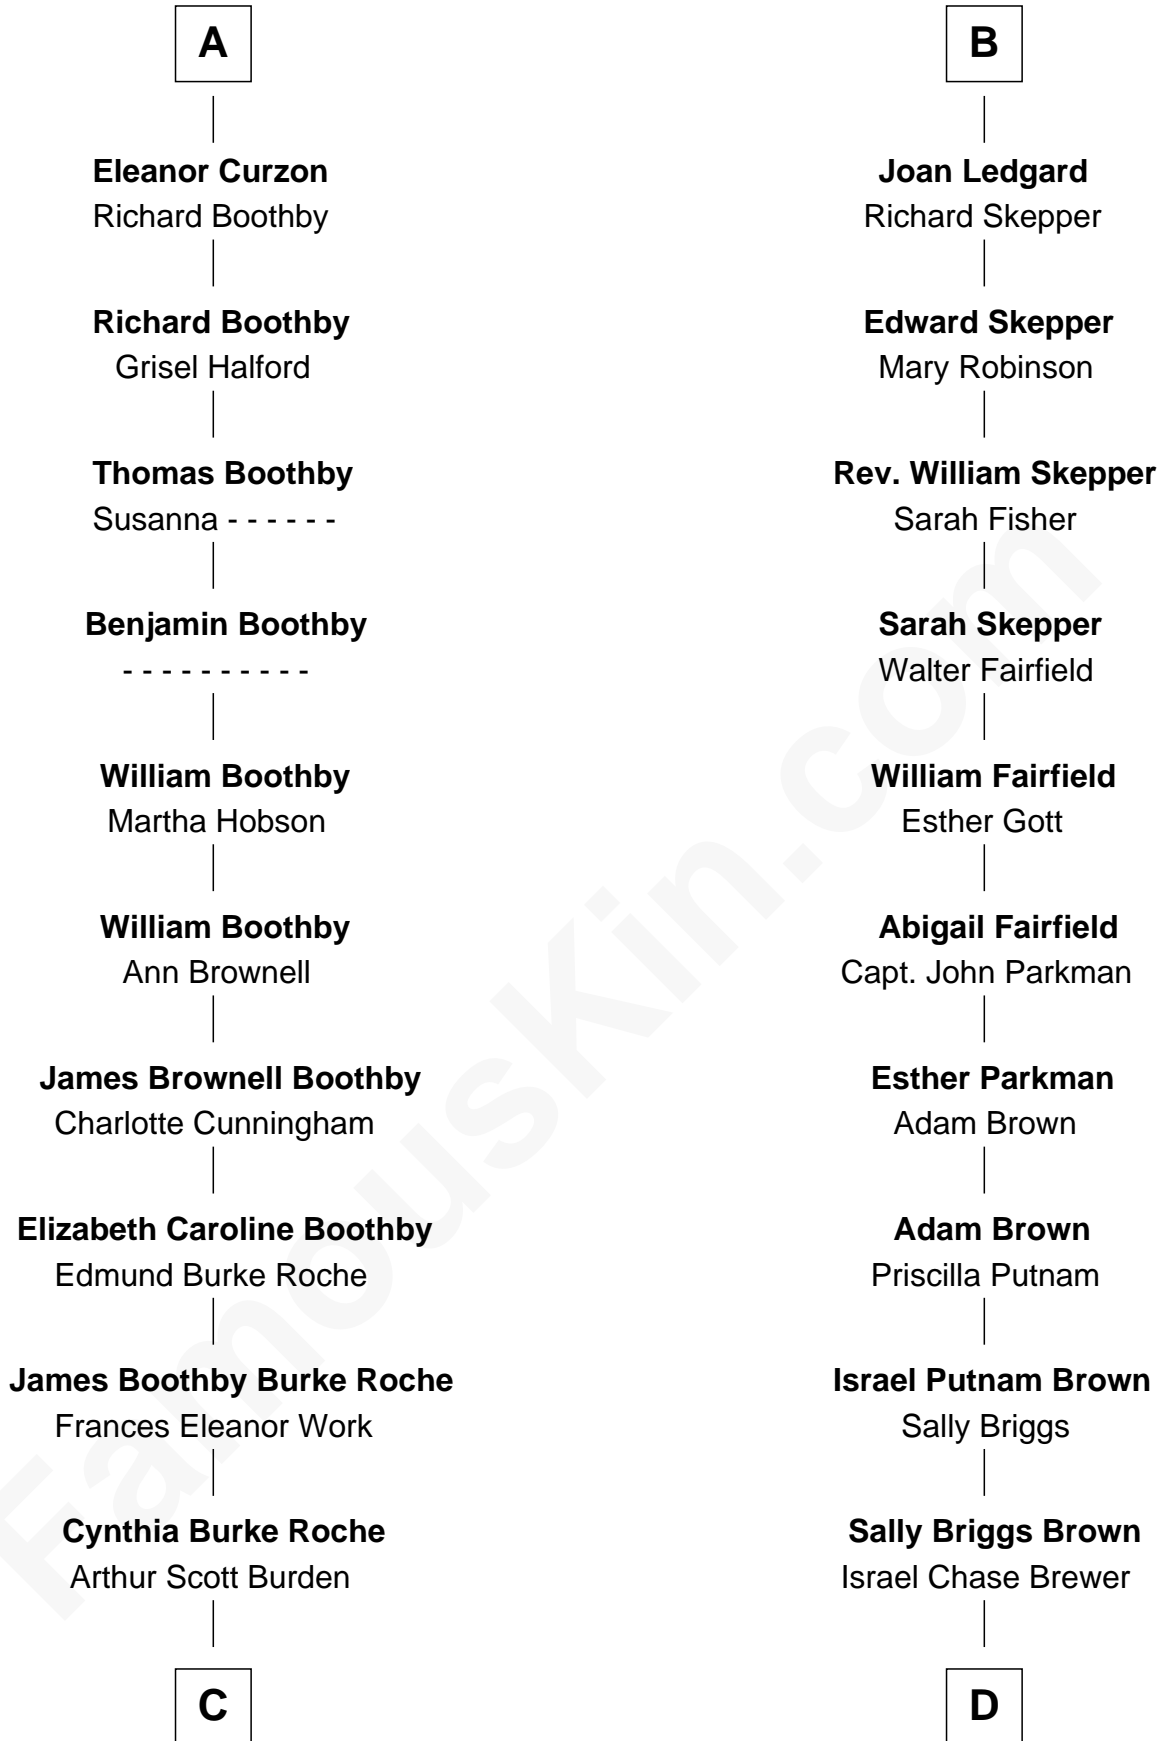

Sir William Beauchamp

Joan Fitzalan

Joan Beauchamp

James Butler

Elizabeth Butler

John Talbot

Ann Talbot

Sir Henry Vernon

Sir Hugh de Stafford

Katherine de Stafford

Michael de la Pole

Isabel de la Pole

Thomas Morley

Anne Morley

Sir John Hastings

Elizabeth Hastings

Sir Robert Hildyard

Sir Piers Hildyard

Joan de la See

Isabel Hildyard

Ralph Legard

B

C

Eileen Burden
Walter Maynard

Sheila Maynard
Nicholas Platt

Oliver Platt
Movie Actor

D

Sarah Almeda Brewer
Calvin Galusha Coolidge

Col. John Calvin Coolidge
Victoria Josephine Moor

Calvin Coolidge
30th U.S. President

FamousKin.com