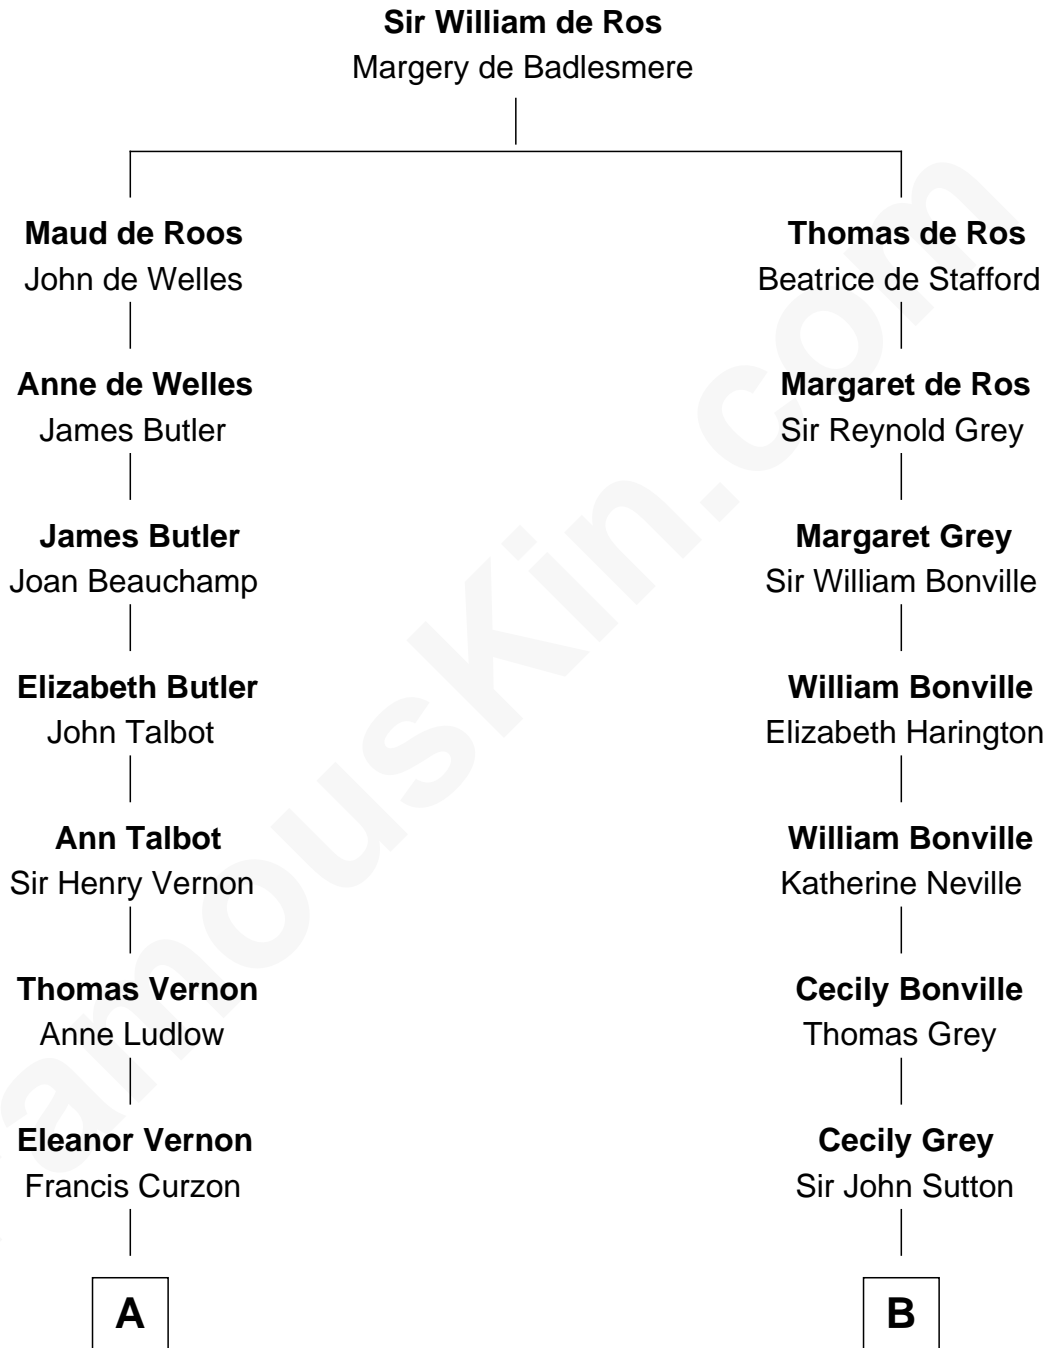

FamousKin.com Relationship Chart of

Oliver Platt
Movie Actor

14th cousin 6 times removed of

Bathsheba (Ruggles) Spooner

First woman executed for murder in U.S. by non-British government

C

—
Cynthia Burke Roche

Arthur Scott Burden

—
Eileen Burden

Walter Maynard

—
Sheila Maynard

Nicholas Platt

—
Oliver Platt

Movie Actor

FamousKin.com