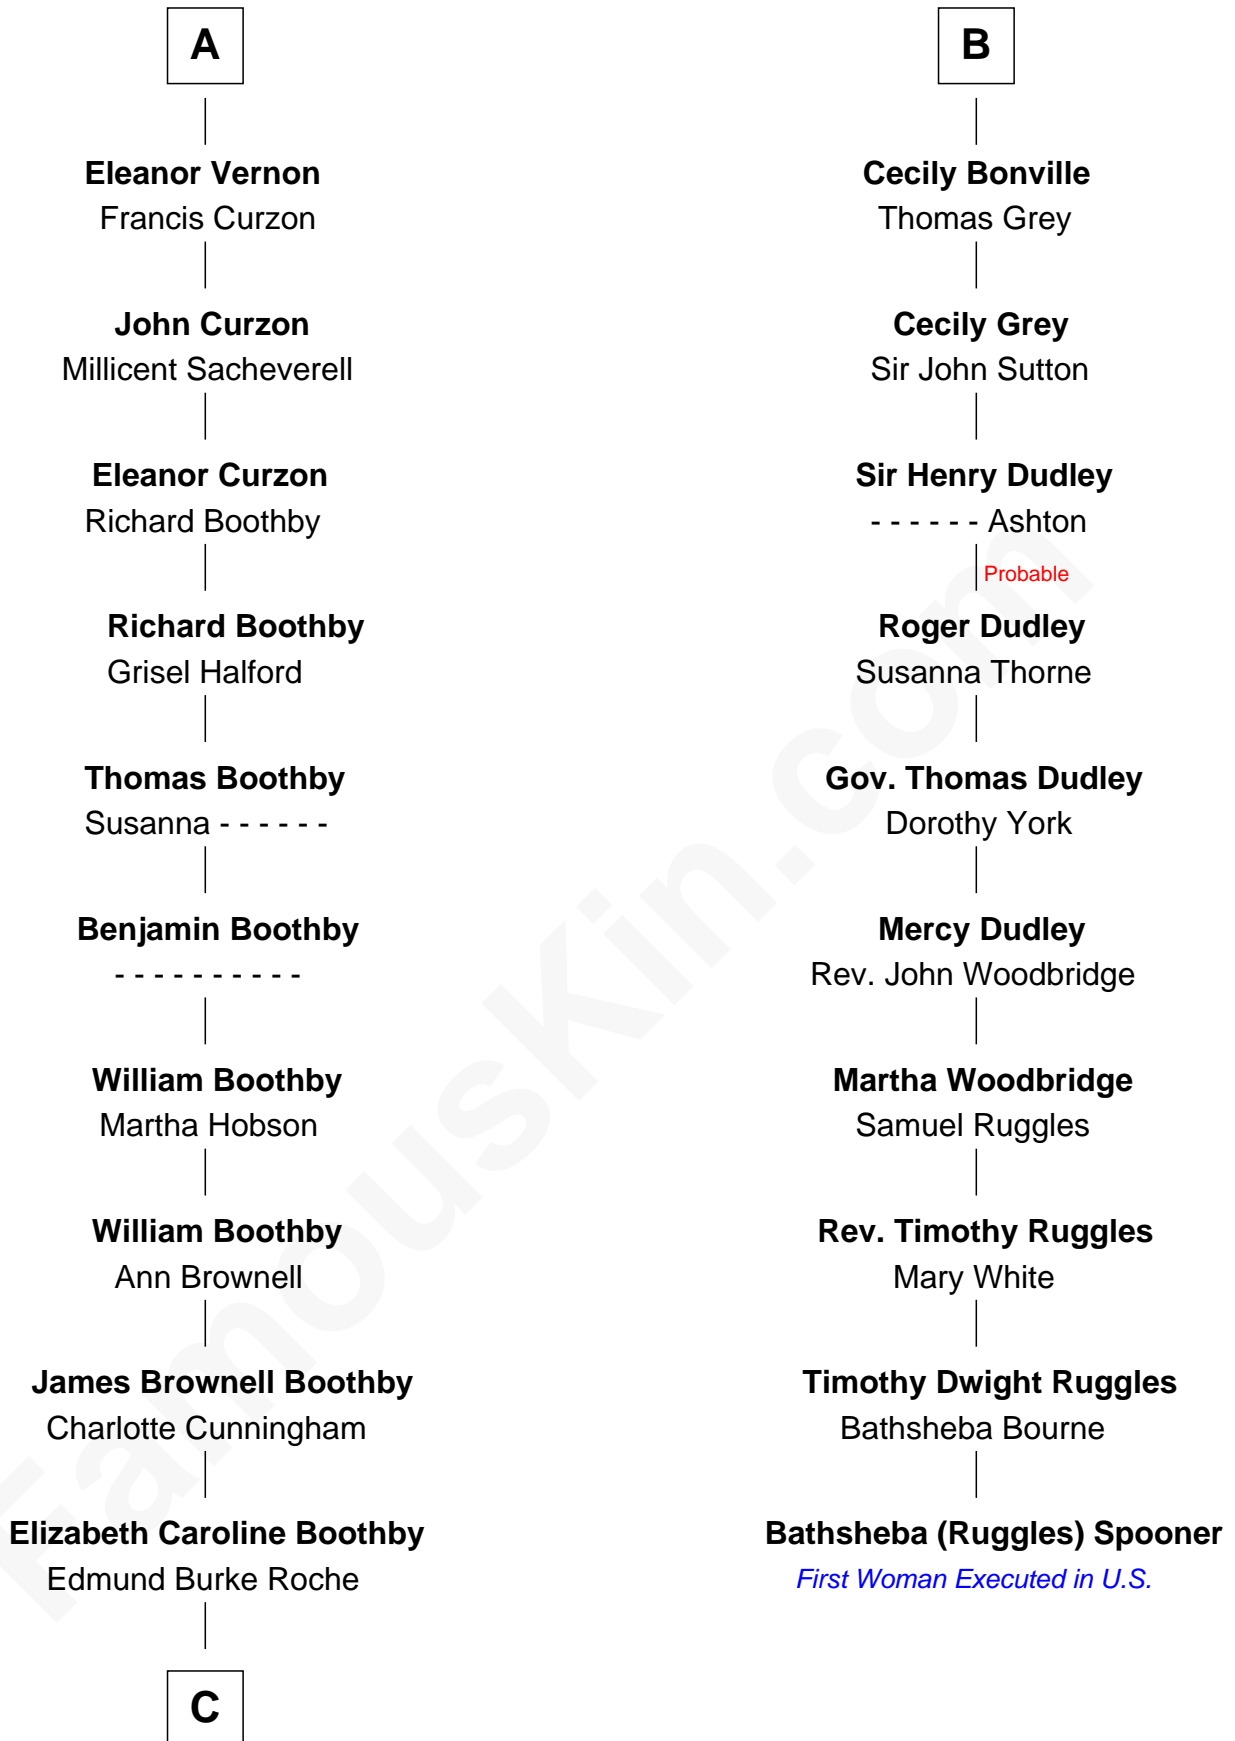

FamousKin.com Relationship Chart of

Oliver Platt

Movie Actor

16th cousin 5 times removed of

Bathsheba (Ruggles) Spooner

First woman executed for murder in U.S. by non-British government

Sir Richard de Burgh

Eleanor de Burgh

Sir Thomas de Multon

Elizabeth de Multon

Sir Robert de Harington

Sir John Harington

- - - - -

Sir Robert Harington

Isabel Loring

Sir William Harington

Margaret Hill

Elizabeth Harington

William Bonville

William Bonville

Katherine Neville

B

C

James Boothby Burke Roche

Frances Eleanor Work

Cynthia Burke Roche

Arthur Scott Burden

Eileen Burden

Walter Maynard

Sheila Maynard

Nicholas Platt