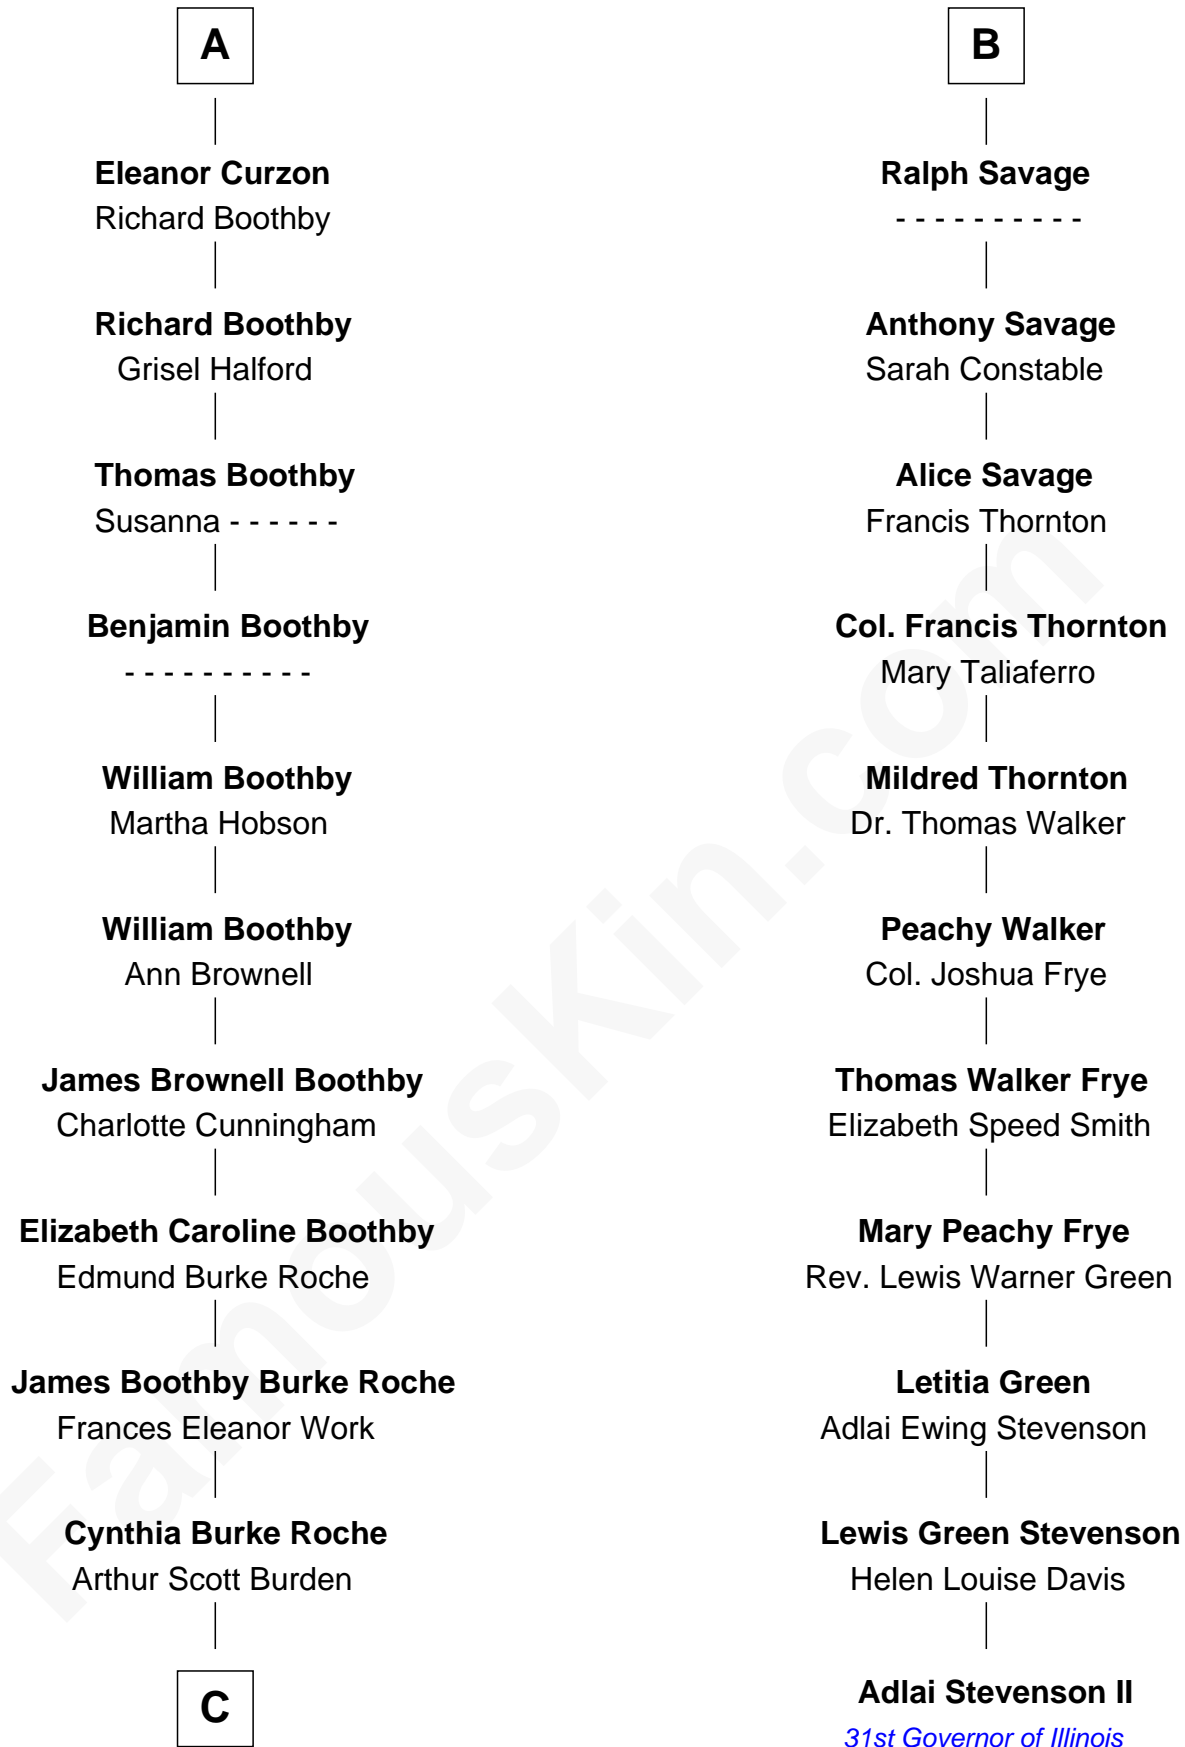

# FamousKin.com Relationship Chart of

**Oliver Platt**  
*Movie Actor*

17th cousin 2 times removed of

**Adlai Stevenson II**  
*31st Governor of Illinois*

**Sir Richard Fitzalan**  
Elizabeth de Bohun

**Joan Fitzalan**  
Sir William Beauchamp

**Elizabeth Fitzalan**  
Sir Robert Goushill

**Joan Beauchamp**  
James Butler

**Joan Goushill**  
Sir Thomas Stanley

**Elizabeth Butler**  
John Talbot

**Katherine Stanley**  
Sir John Savage

**Ann Talbot**  
Sir Henry Vernon

**Sir Christopher Savage**  
Anne Stanley

**Thomas Vernon**  
Anne Ludlow

**Sir Christopher Savage**  
Anne Lygon

**Eleanor Vernon**  
Francis Curzon

**Francis Savage**  
Anne Sheldon

**John Curzon**  
Millicent Sacheverell

**Walter Savage**  
Elizabeth Hall

**A**

**B**

**C**

—  
**Eileen Burden**  
Walter Maynard

—  
**Sheila Maynard**  
Nicholas Platt

—  
**Oliver Platt**  
*Movie Actor*

FamousKin.com