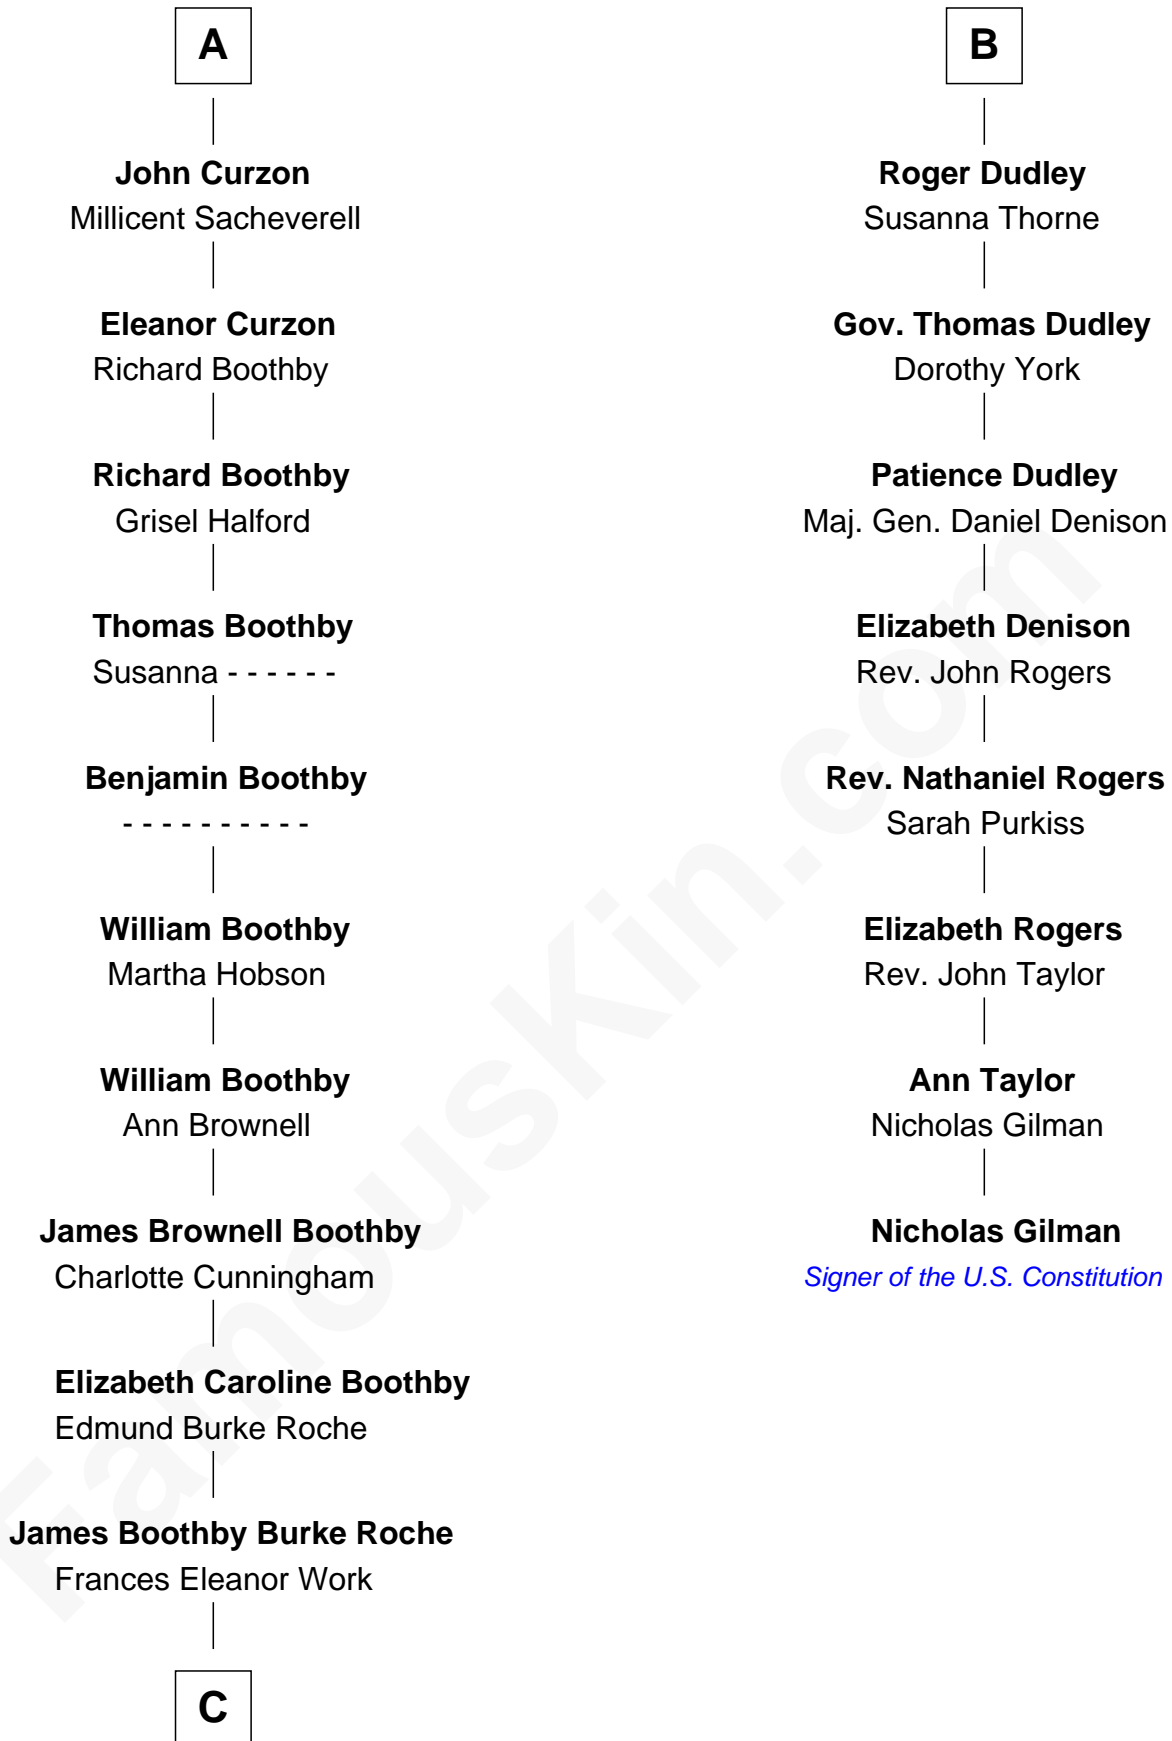

FamousKin.com Relationship Chart of

Oliver Platt

Movie Actor

14th cousin 6 times removed of

Nicholas Gilman

Signer of the U.S. Constitution

Edward III, King of England

Philippa of Hainault

C

—
Cynthia Burke Roche

Arthur Scott Burden

—
Eileen Burden

Walter Maynard

—
Sheila Maynard

Nicholas Platt

—
Oliver Platt