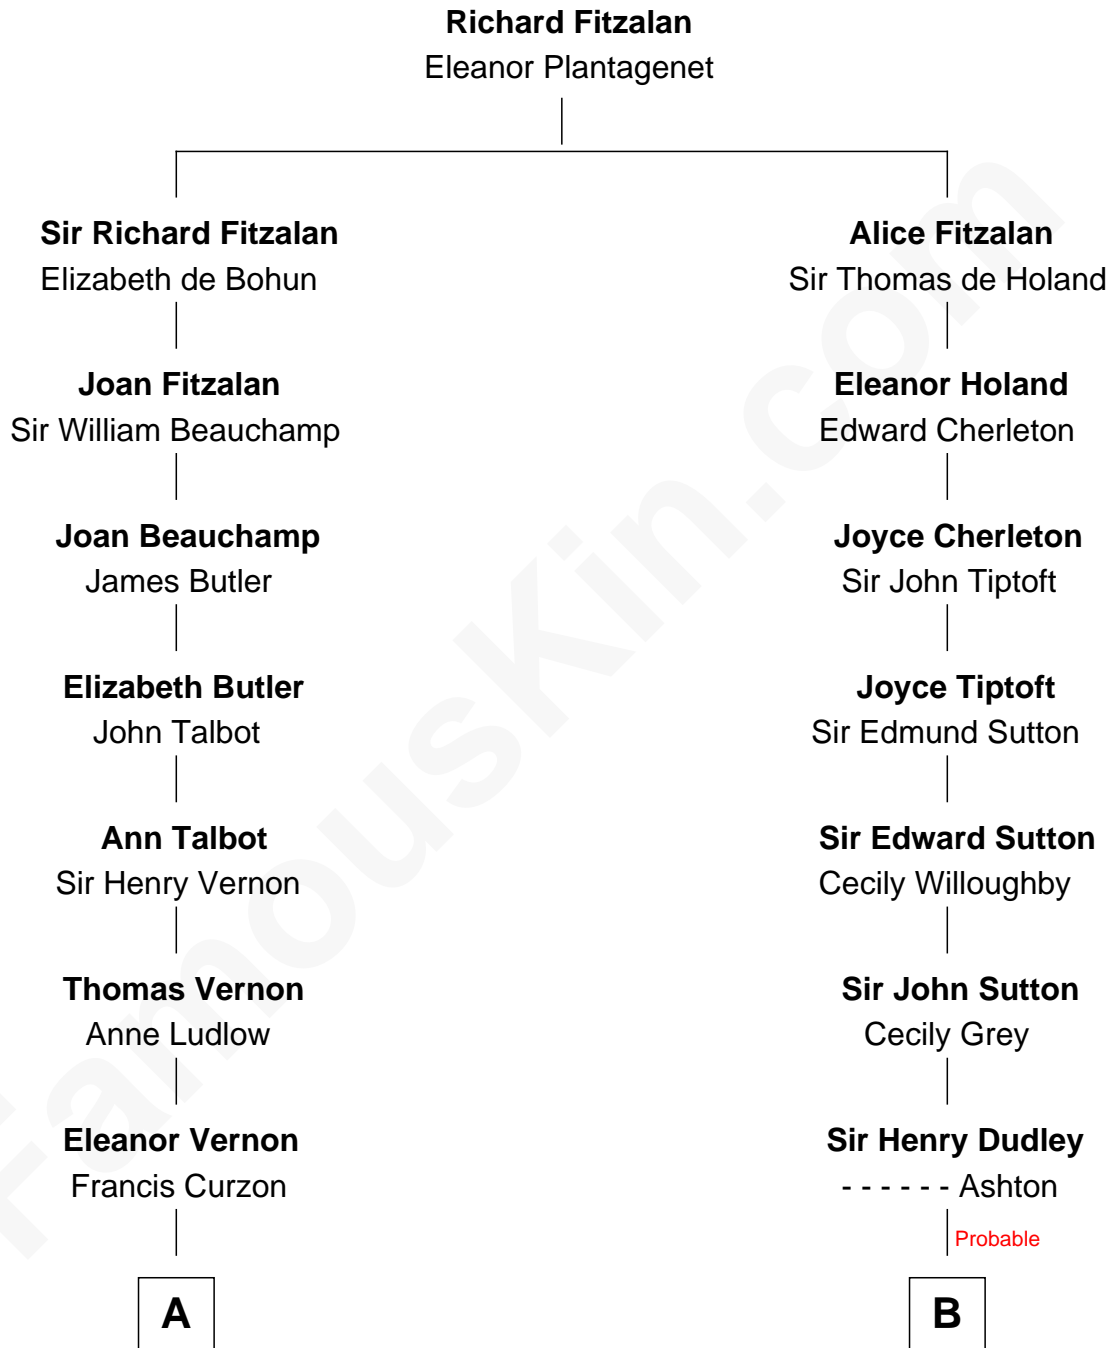

FamousKin.com Relationship Chart of

Oliver Platt
Movie Actor

14th cousin 6 times removed of

Nicholas Gilman
Signer of the U.S. Constitution

C

—
Cynthia Burke Roche

Arthur Scott Burden

—
Eileen Burden

Walter Maynard

—
Sheila Maynard

Nicholas Platt

—
Oliver Platt

Movie Actor

FamousKin.com