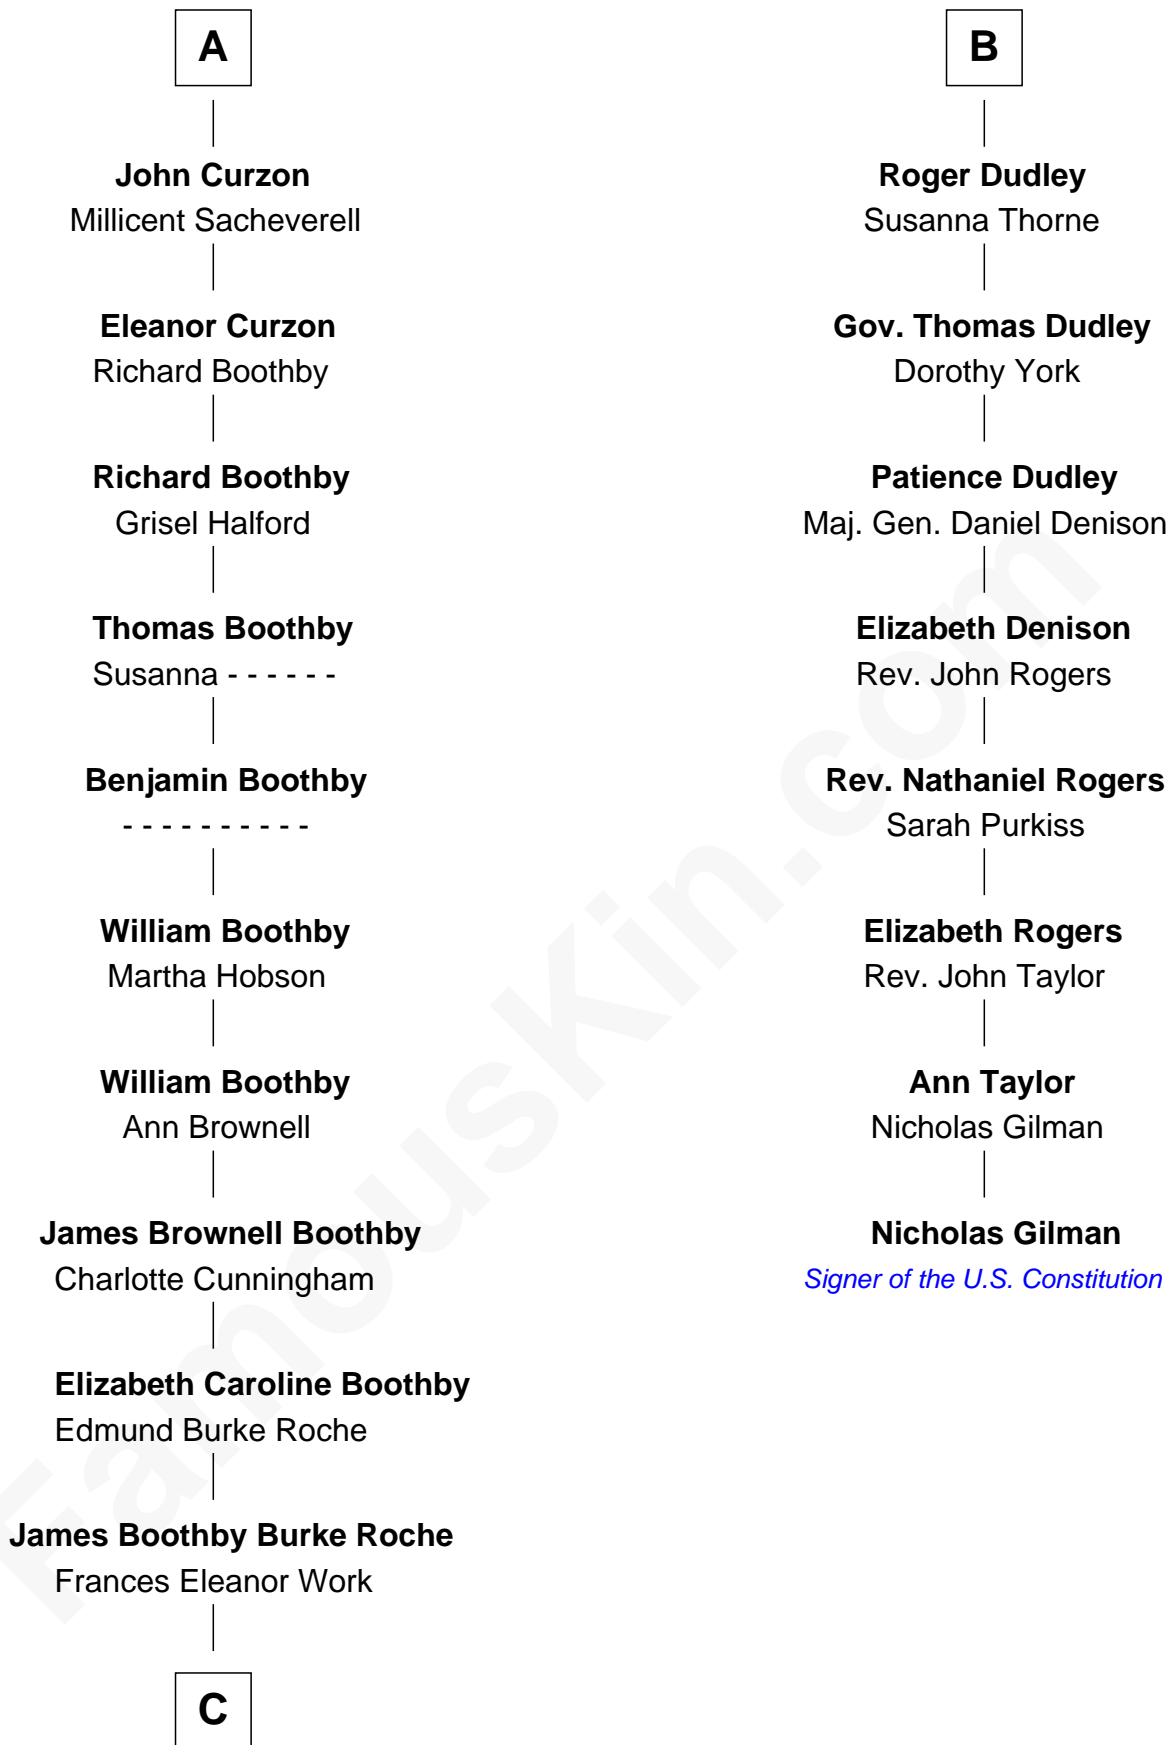

FamousKin.com Relationship Chart of

Oliver Platt
Movie Actor

14th cousin 6 times removed of

Nicholas Gilman
Signer of the U.S. Constitution

C

—
Cynthia Burke Roche

Arthur Scott Burden

—
Eileen Burden

Walter Maynard

—
Sheila Maynard

Nicholas Platt

—
Oliver Platt

Movie Actor

FamousKin.com