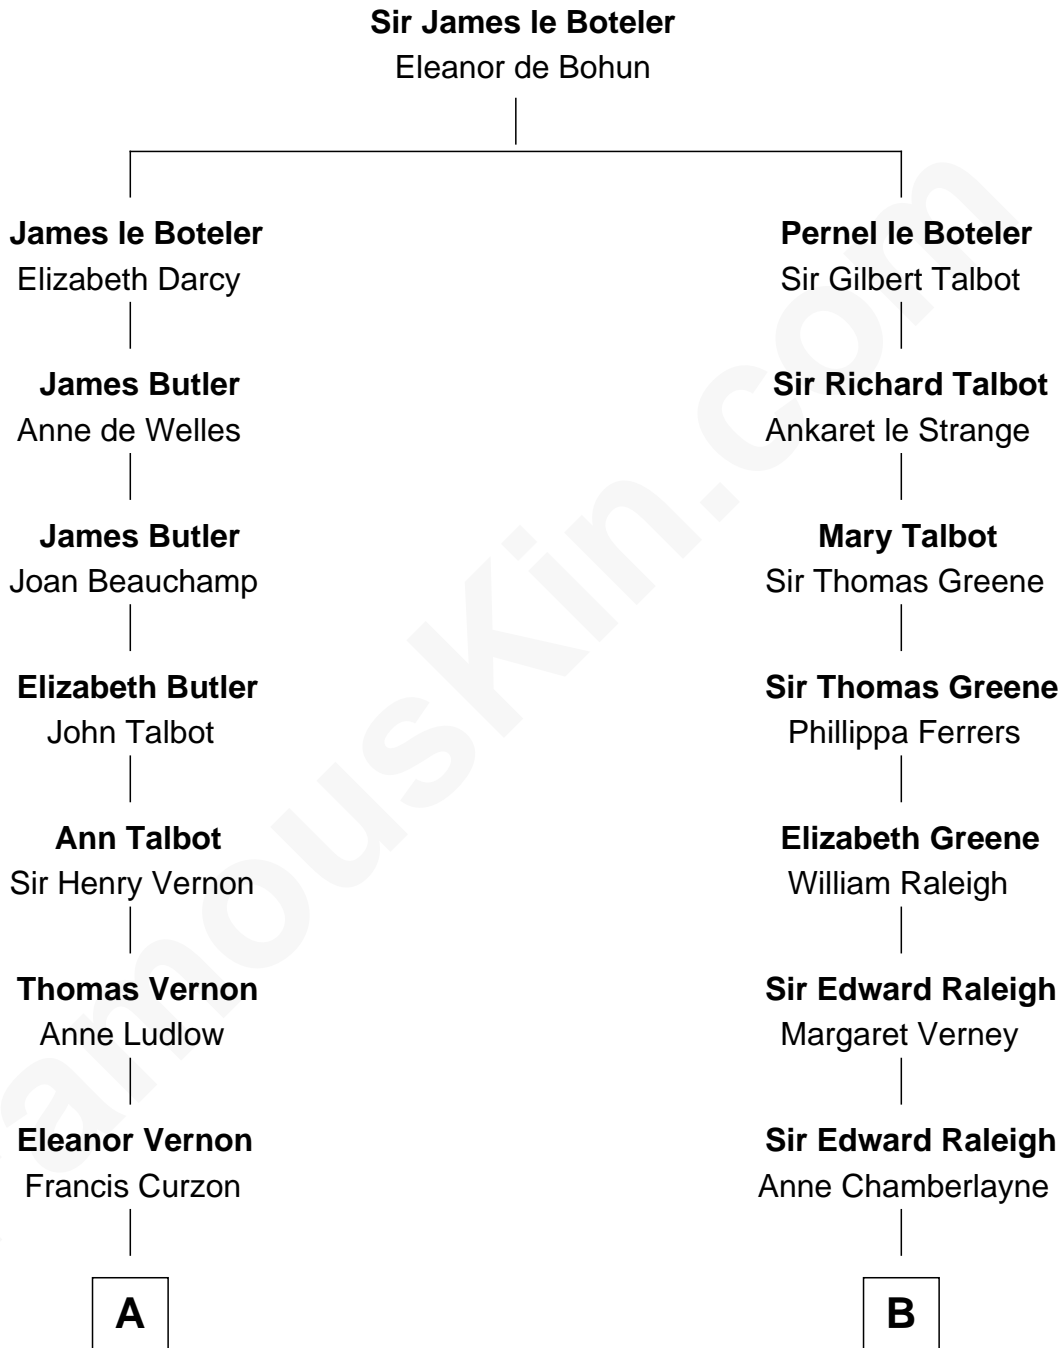

FamousKin.com Relationship Chart of

Oliver Platt
Movie Actor

16th cousin 4 times removed of

Nicholas Gilman
Signer of the U.S. Constitution

C

—
Cynthia Burke Roche

Arthur Scott Burden

—
Eileen Burden

Walter Maynard

—
Sheila Maynard

Nicholas Platt

—
Oliver Platt

Movie Actor

FamousKin.com