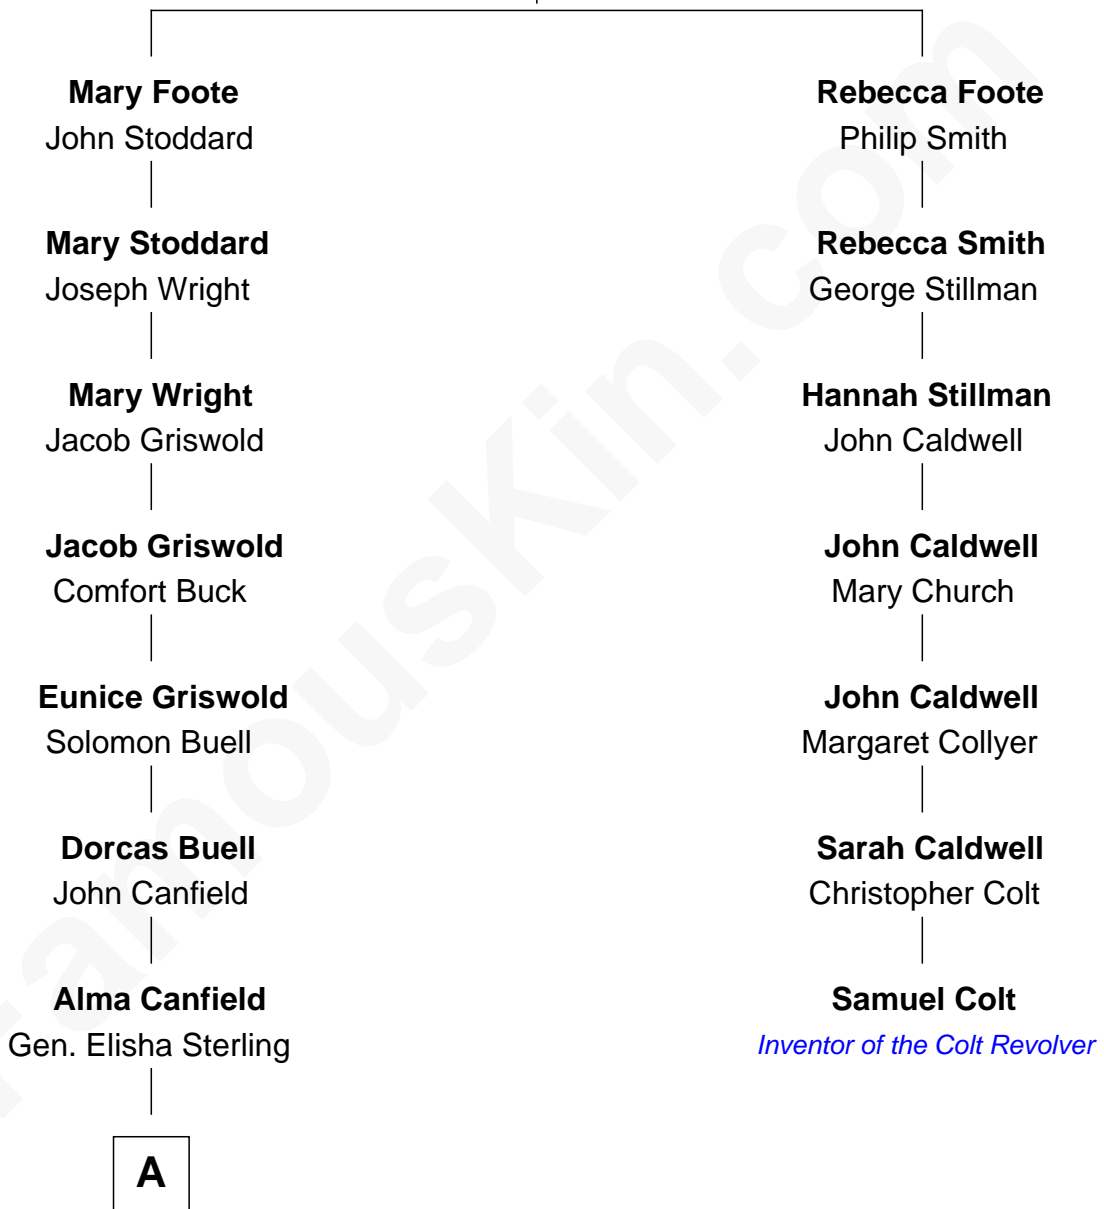

FamousKin.com Relationship Chart of

Oliver Platt

Movie Actor

6th cousin 6 times removed of

Samuel Colt

Inventor of the Colt Revolver

Nathaniel Foote

Elizabeth Deming

A

—
Frederick Augustine Sterling

Caroline May Dutcher

—
Caroline Dutcher Sterling

Joseph Hodges Choate

—
Joseph Hodges Choate

Cora Lyman Oliver

—
Helen Choate