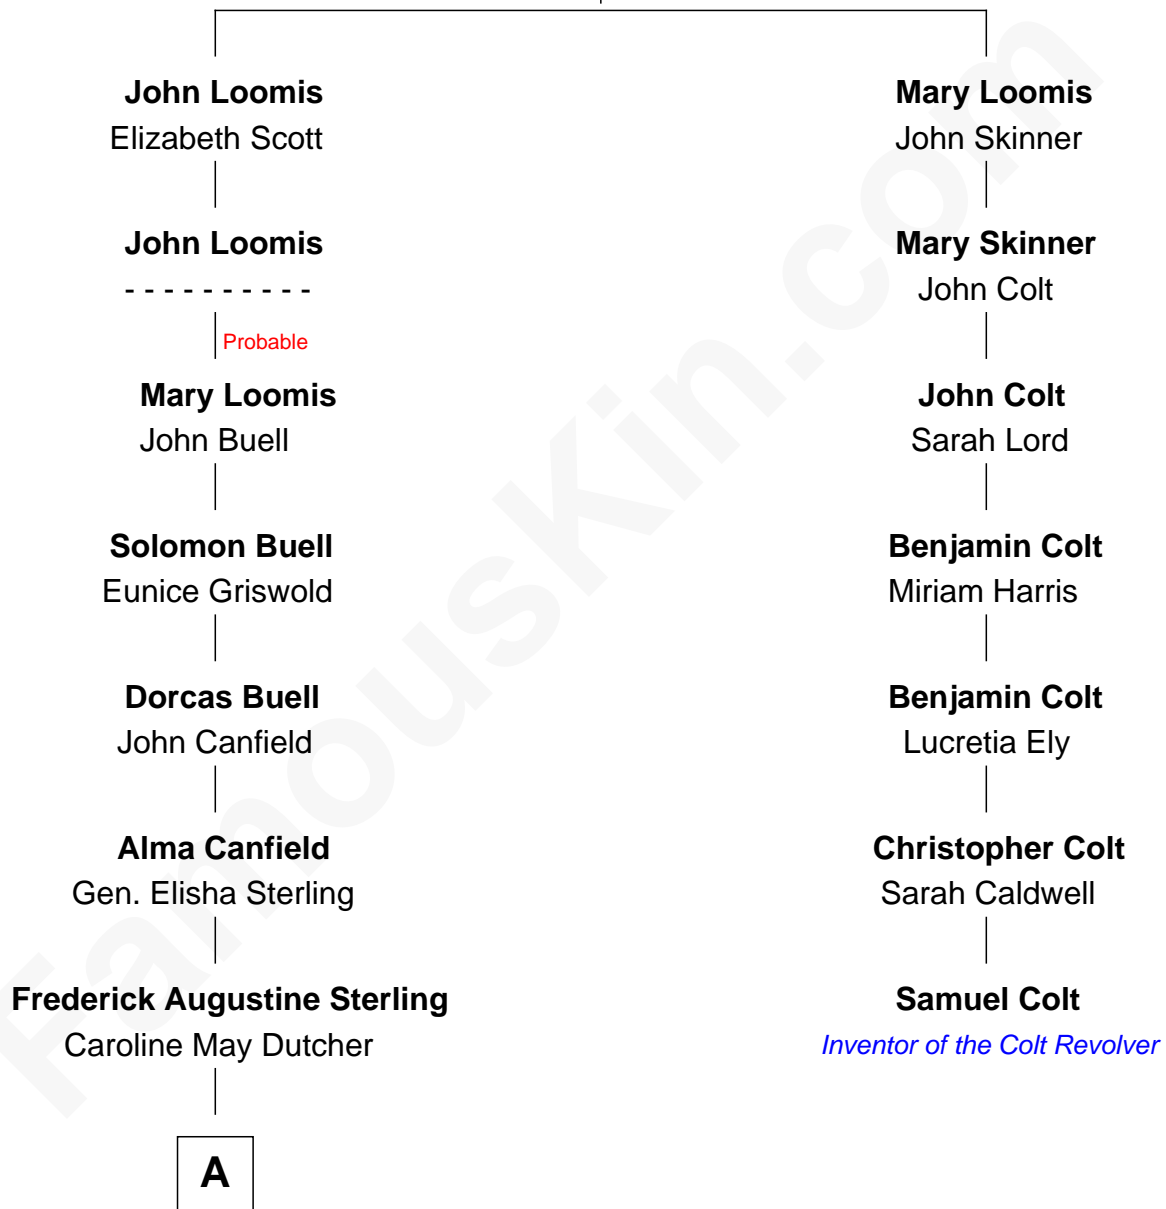

FamousKin.com Relationship Chart of

Oliver Platt

Movie Actor

6th cousin 5 times removed of

Samuel Colt

Inventor of the Colt Revolver

Joseph Loomis

Mary White

A

—
Caroline Dutcher Sterling

Joseph Hodges Choate

—
Joseph Hodges Choate

Cora Lyman Oliver

—
Helen Choate

Geoffrey Platt

—
Nicholas Platt

Sheila Maynard

—
Oliver Platt

Movie Actor