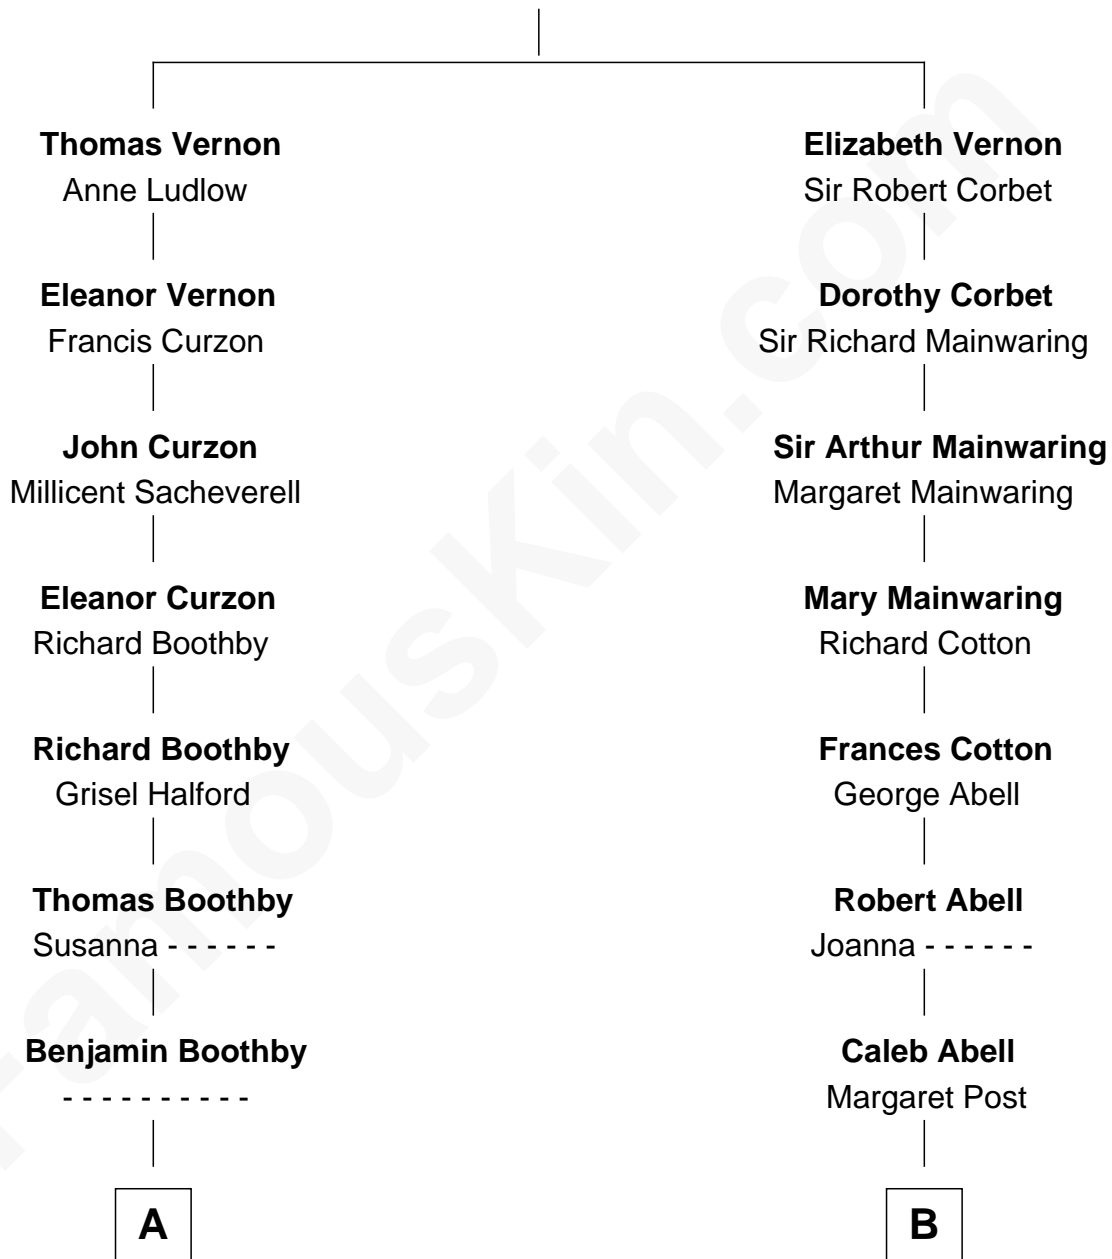

# FamousKin.com Relationship Chart of

**Oliver Platt**

*Movie Actor*

15th cousin 2 times removed of

**Richard Gere**

*Movie Actor*

**Sir Henry Vernon**

Ann Talbot

Oliver Platt photo by [Bridget Laudien](#) (CC BY-SA 3.0)

Richard Gere photo by [Francesco \(spaceodyssey\)](#) (CC BY 2.0)