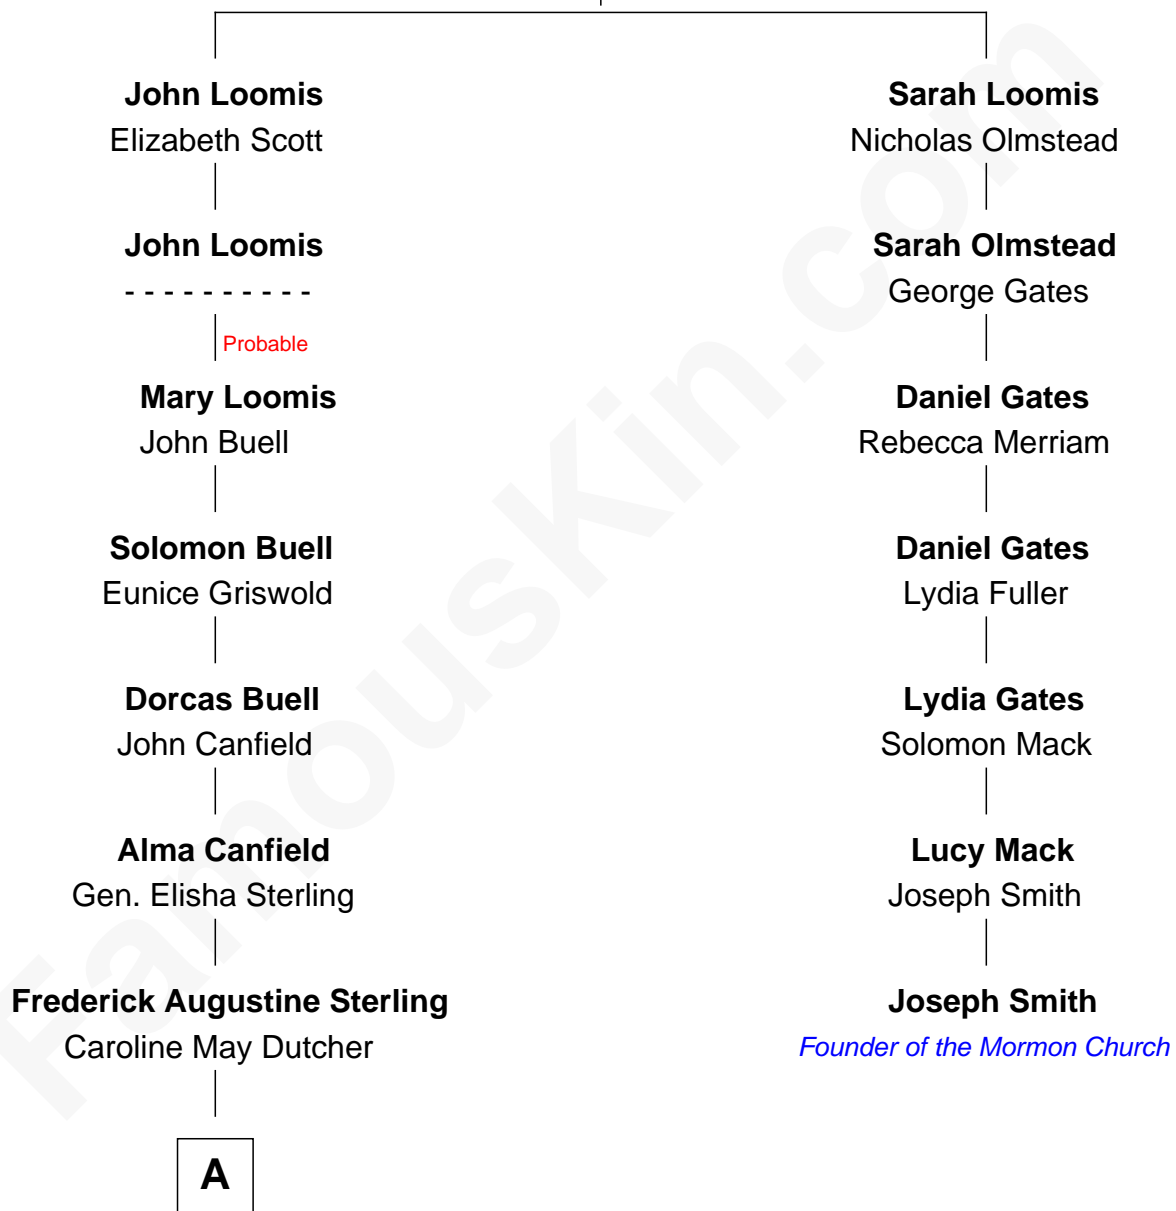

FamousKin.com Relationship Chart of

Oliver Platt

Movie Actor

6th cousin 5 times removed of

Joseph Smith

Founder of the Mormon Church

Joseph Loomis

Mary White

A

—
Caroline Dutcher Sterling

Joseph Hodges Choate

—
Joseph Hodges Choate

Cora Lyman Oliver

—
Helen Choate

Geoffrey Platt

—
Nicholas Platt