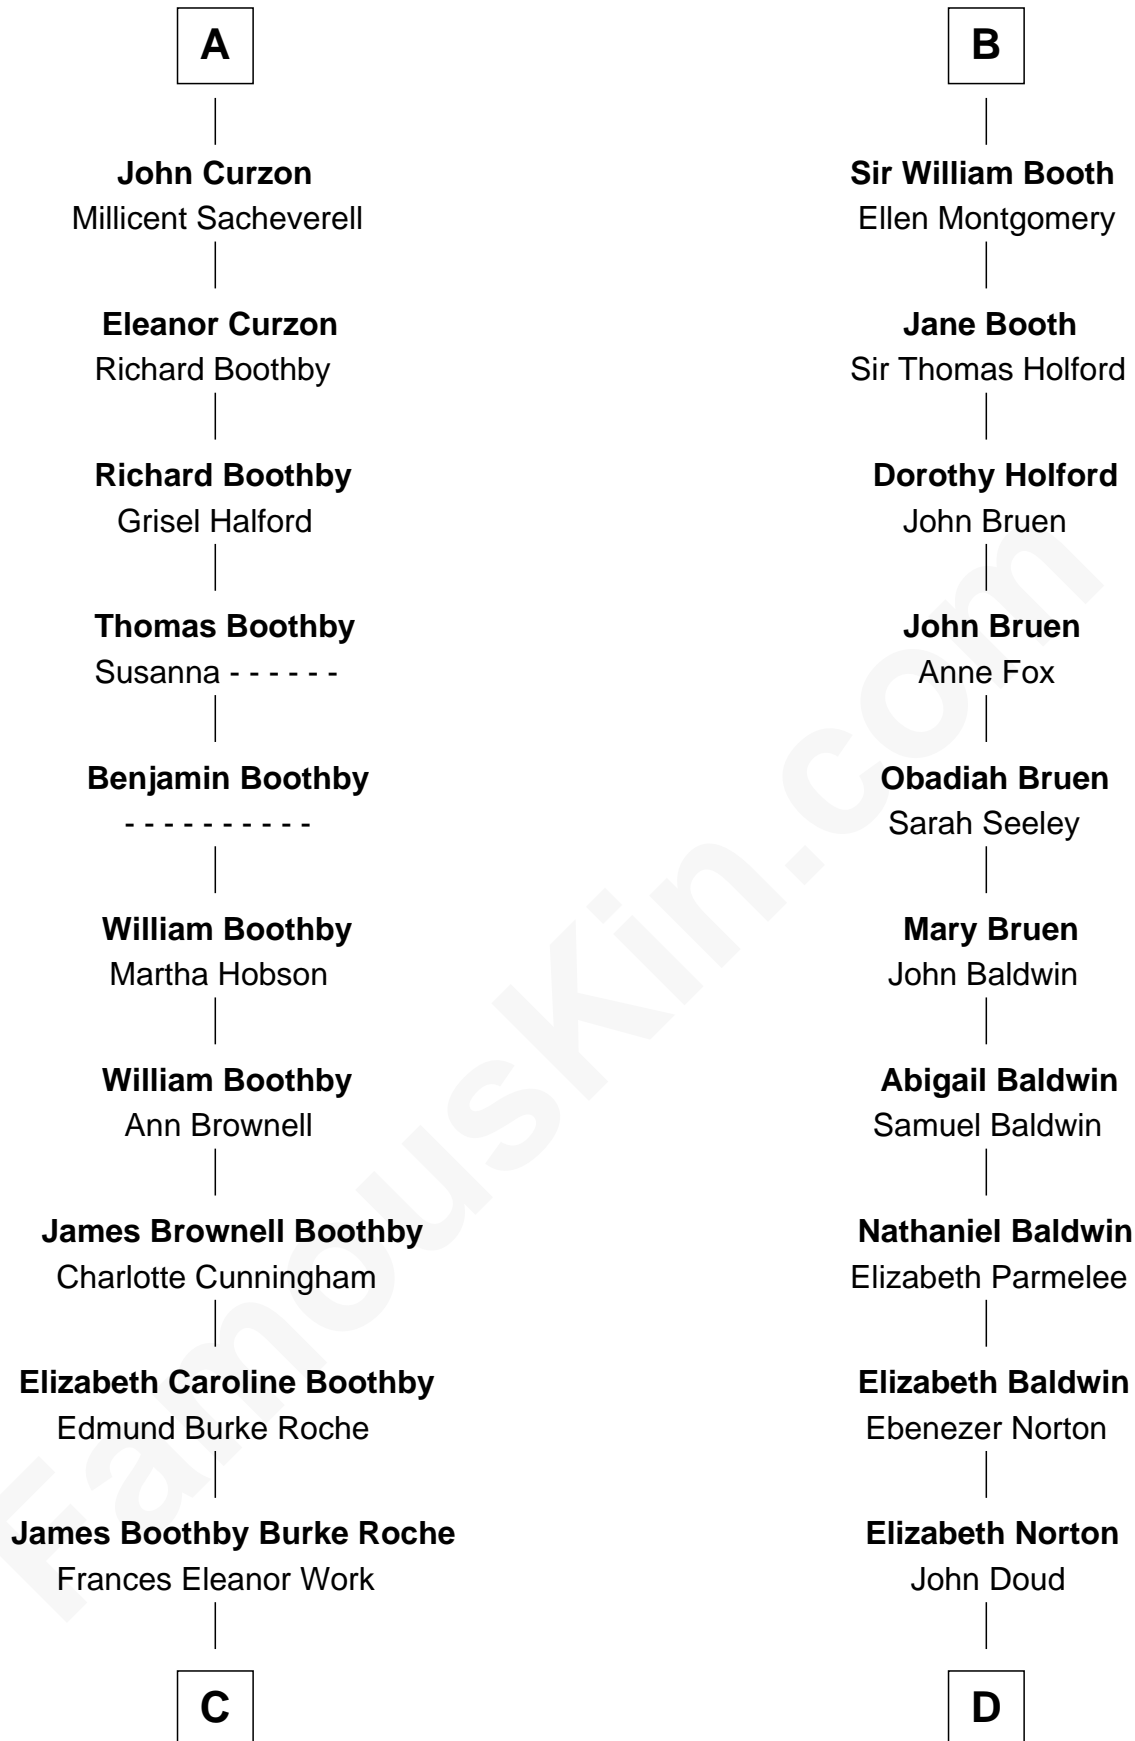

FamousKin.com Relationship Chart of

Oliver Platt

Movie Actor

20th cousin 1 time removed of

Humphrey Bogart

Movie Actor

Guy de Beauchamp

Alice de Toeni

Ann Talbot

Sir Henry Vernon

Thomas Vernon

Anne Ludlow

Eleanor Vernon

Francis Curzon

A

Maud de Beauchamp

Joan Vernon

Robert Montfort

Mary Stapleton

Katherine Montfort

Sir George Booth

B

C

Cynthia Burke Roche
Arthur Scott Burden

Eileen Burden
Walter Maynard

Sheila Maynard
Nicholas Platt

Oliver Platt
Movie Actor

D

Rachel Doud
Jonathan Humphrey

Harvey Humphrey
Elizabeth Rogers Perkins

John Perkins Humphrey
Frances Dewey Churchill

Maud Humphrey
Dr. Belmont Deforest Bogart