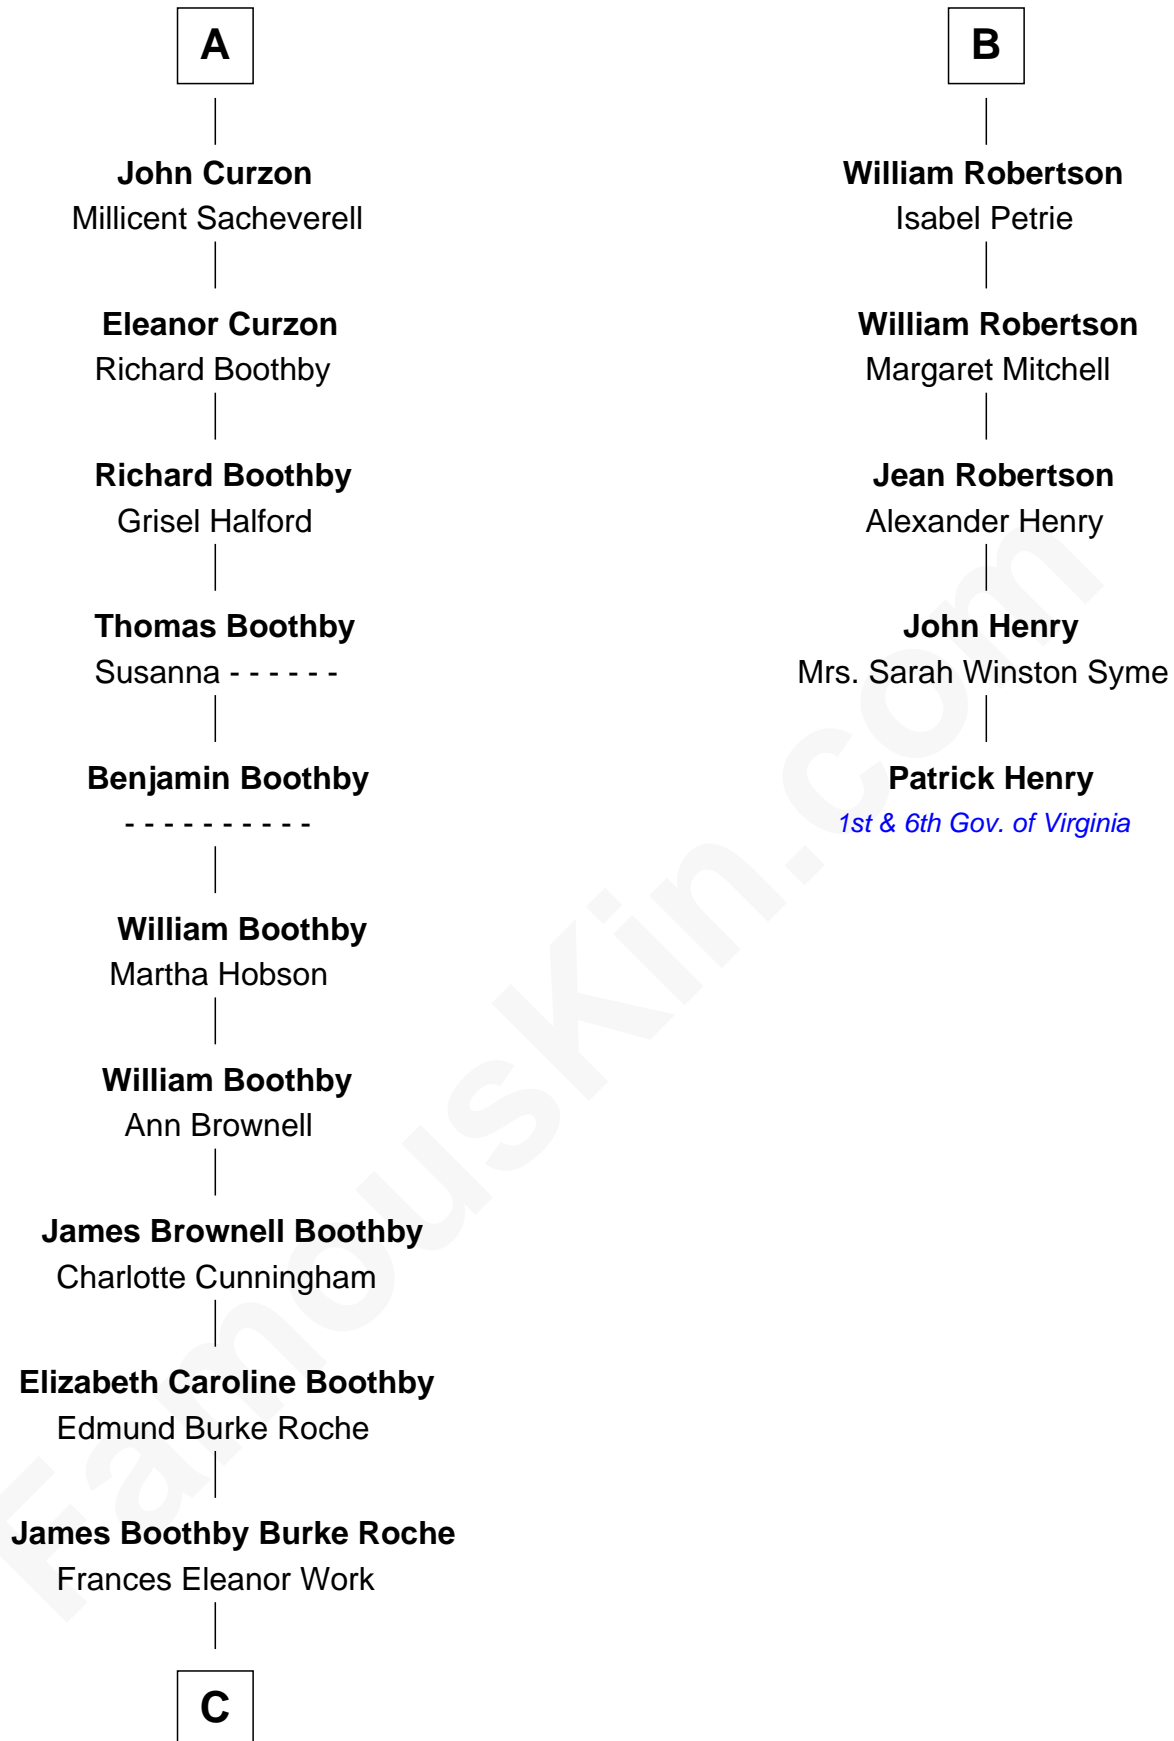

FamousKin.com Relationship Chart of

Oliver Platt

Movie Actor

11th cousin 9 times removed of

Patrick Henry

1st and 6th Governor of Virginia

Edward III, King of England

Philippa of Hainault

C

—
Cynthia Burke Roche

Arthur Scott Burden

—
Eileen Burden

Walter Maynard

—
Sheila Maynard

Nicholas Platt

—
Oliver Platt