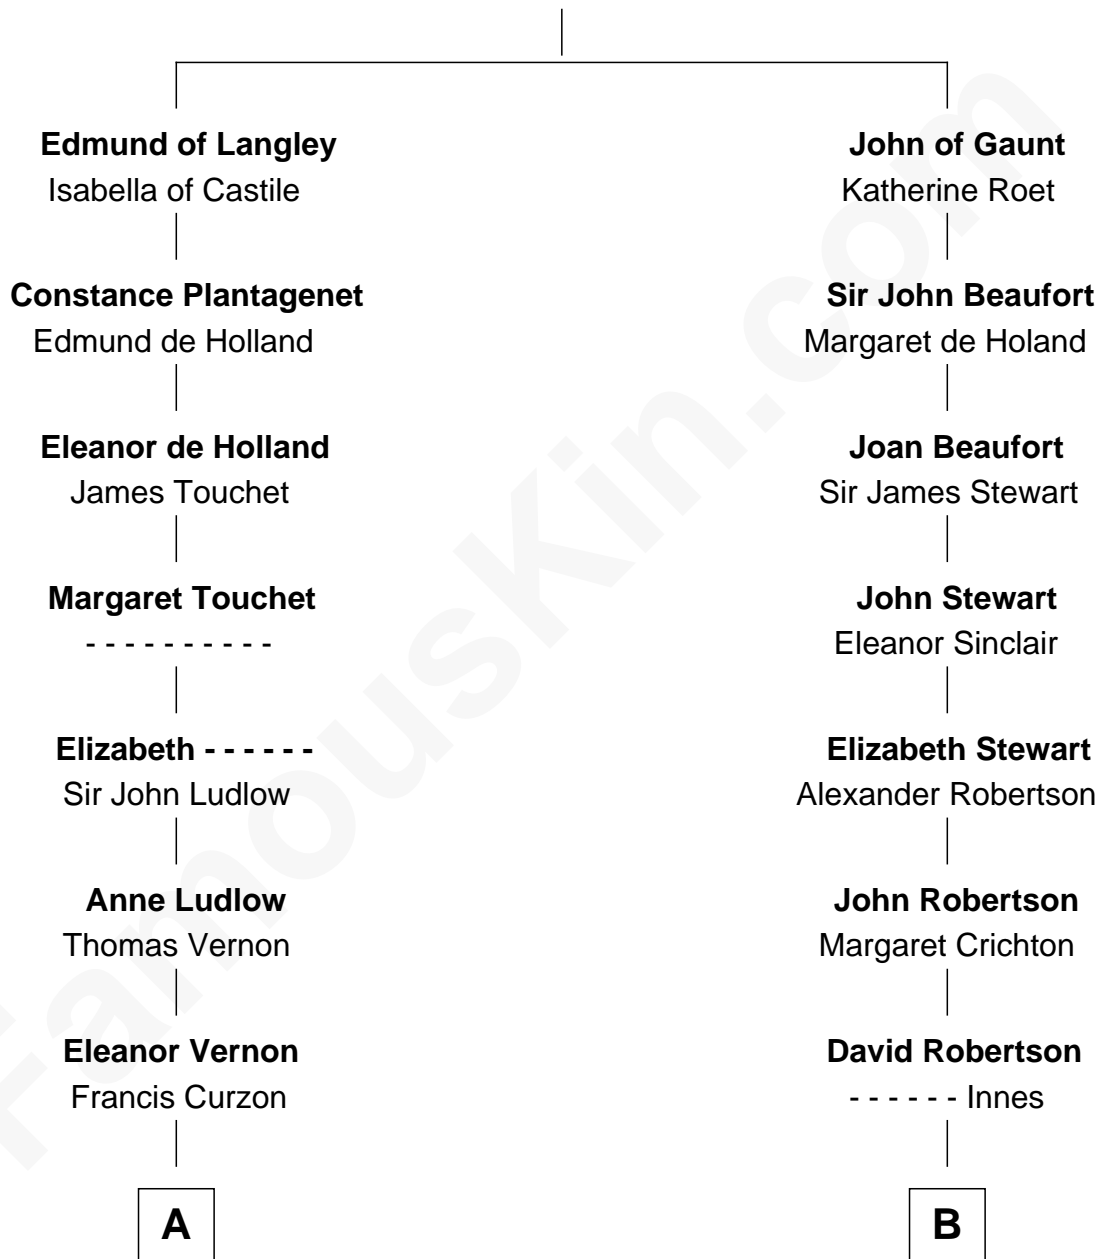

FamousKin.com Relationship Chart of

Oliver Platt

Movie Actor

11th cousin 9 times removed of

Patrick Henry

1st and 6th Governor of Virginia

Edward III, King of England

Philippa of Hainault

C

—
Cynthia Burke Roche

Arthur Scott Burden

—
Eileen Burden

Walter Maynard

—
Sheila Maynard

Nicholas Platt

—
Oliver Platt