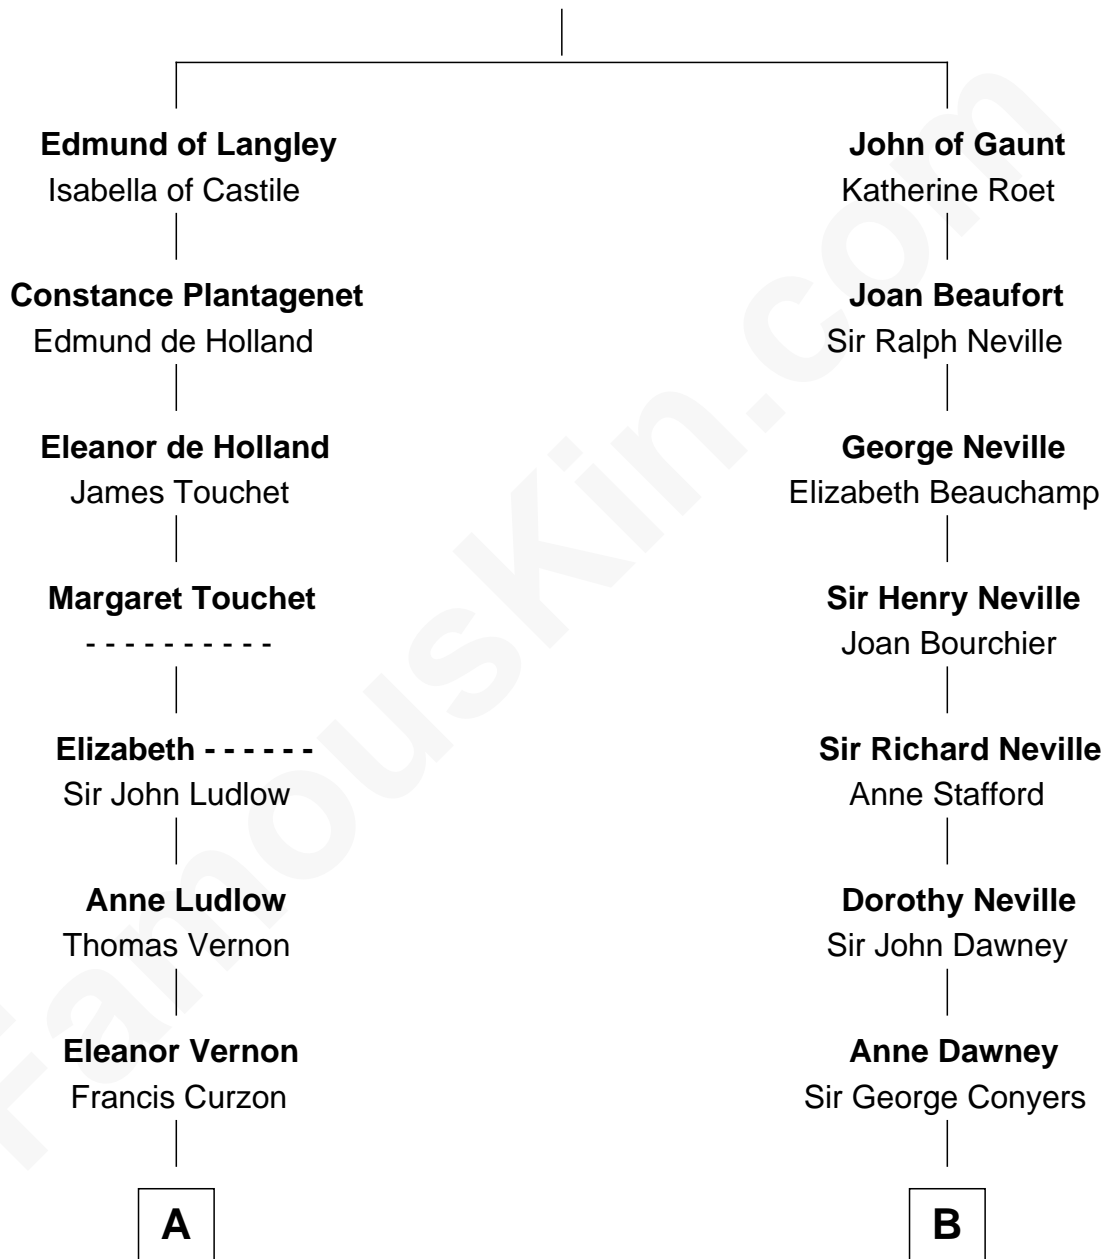

FamousKin.com Relationship Chart of

Oliver Platt

Movie Actor

18th cousin 2 times removed of

Randolph Scott

Movie Actor

Edward III, King of England

Philippa of Hainault

FamousKin.com