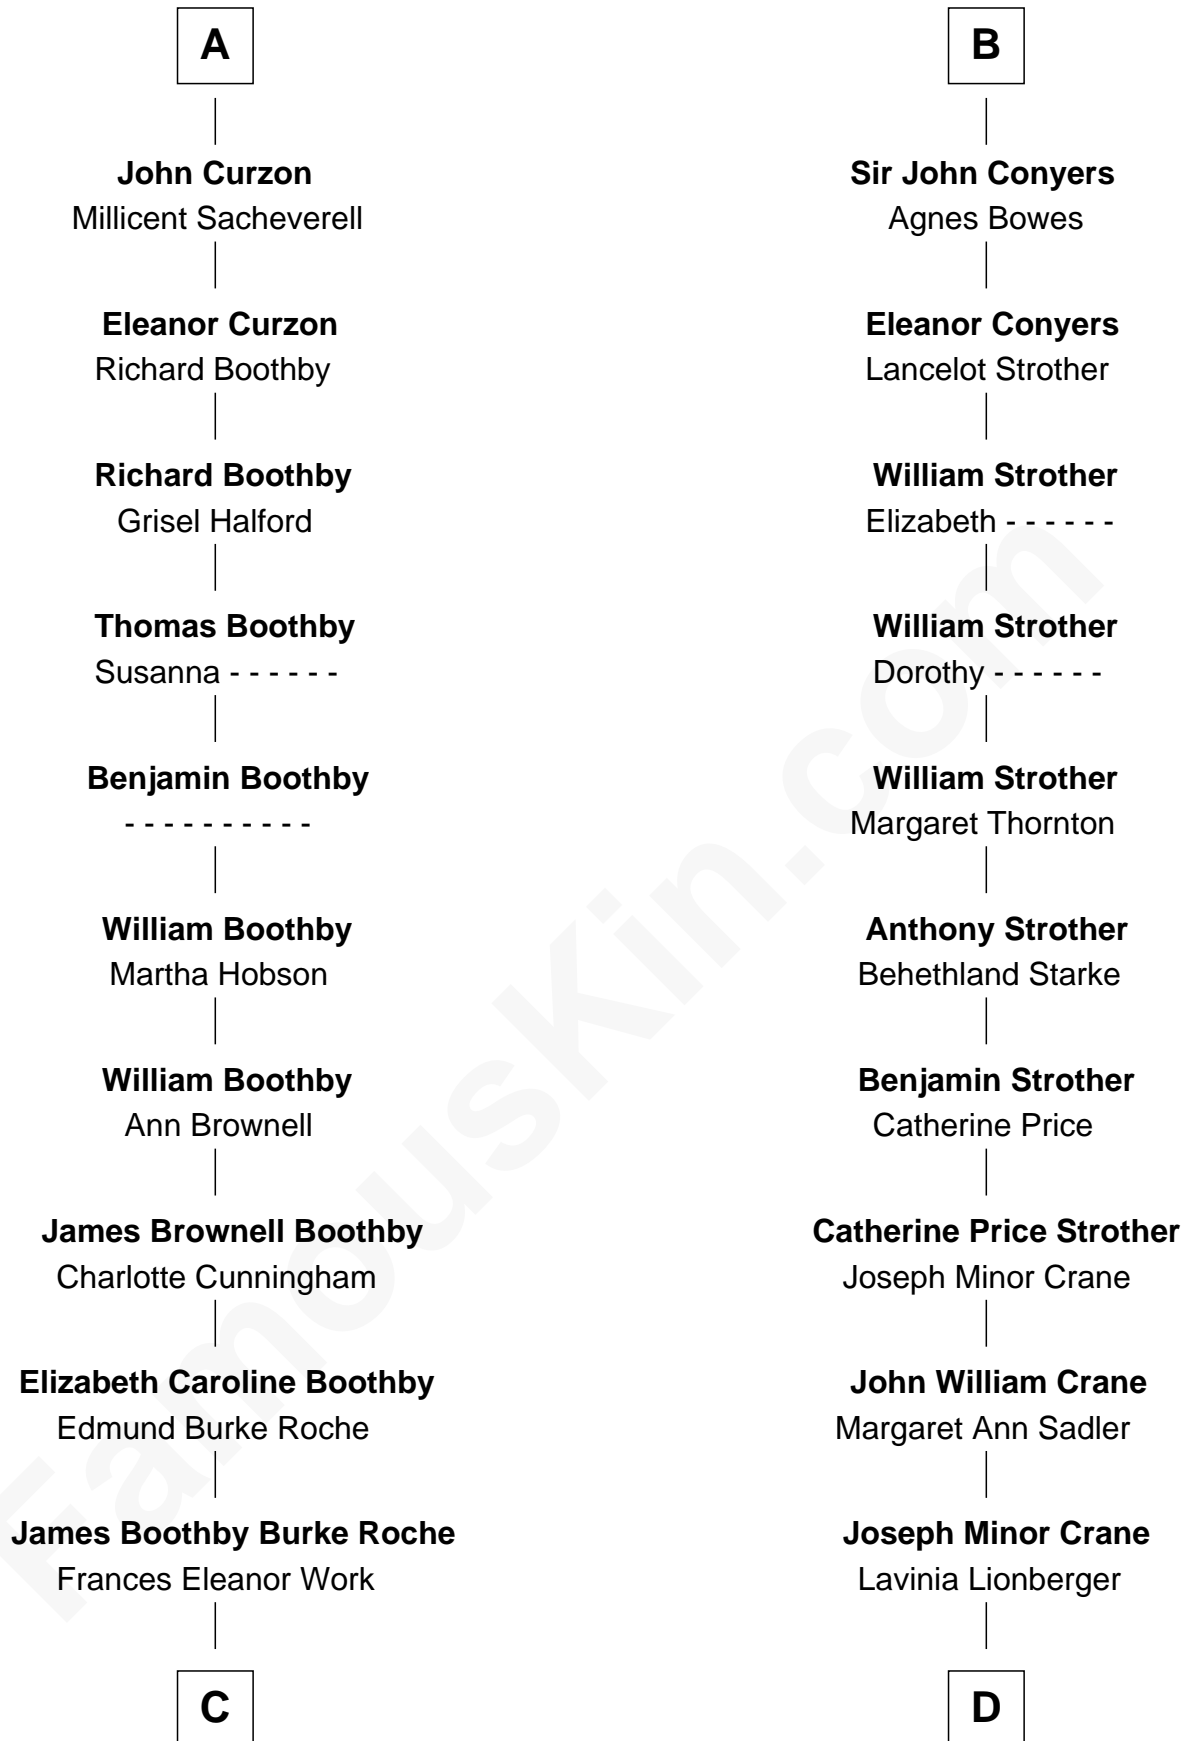

FamousKin.com Relationship Chart of

Oliver Platt

Movie Actor

18th cousin 2 times removed of

Randolph Scott

Movie Actor

Edward III, King of England

Philippa of Hainault

FamousKin.com