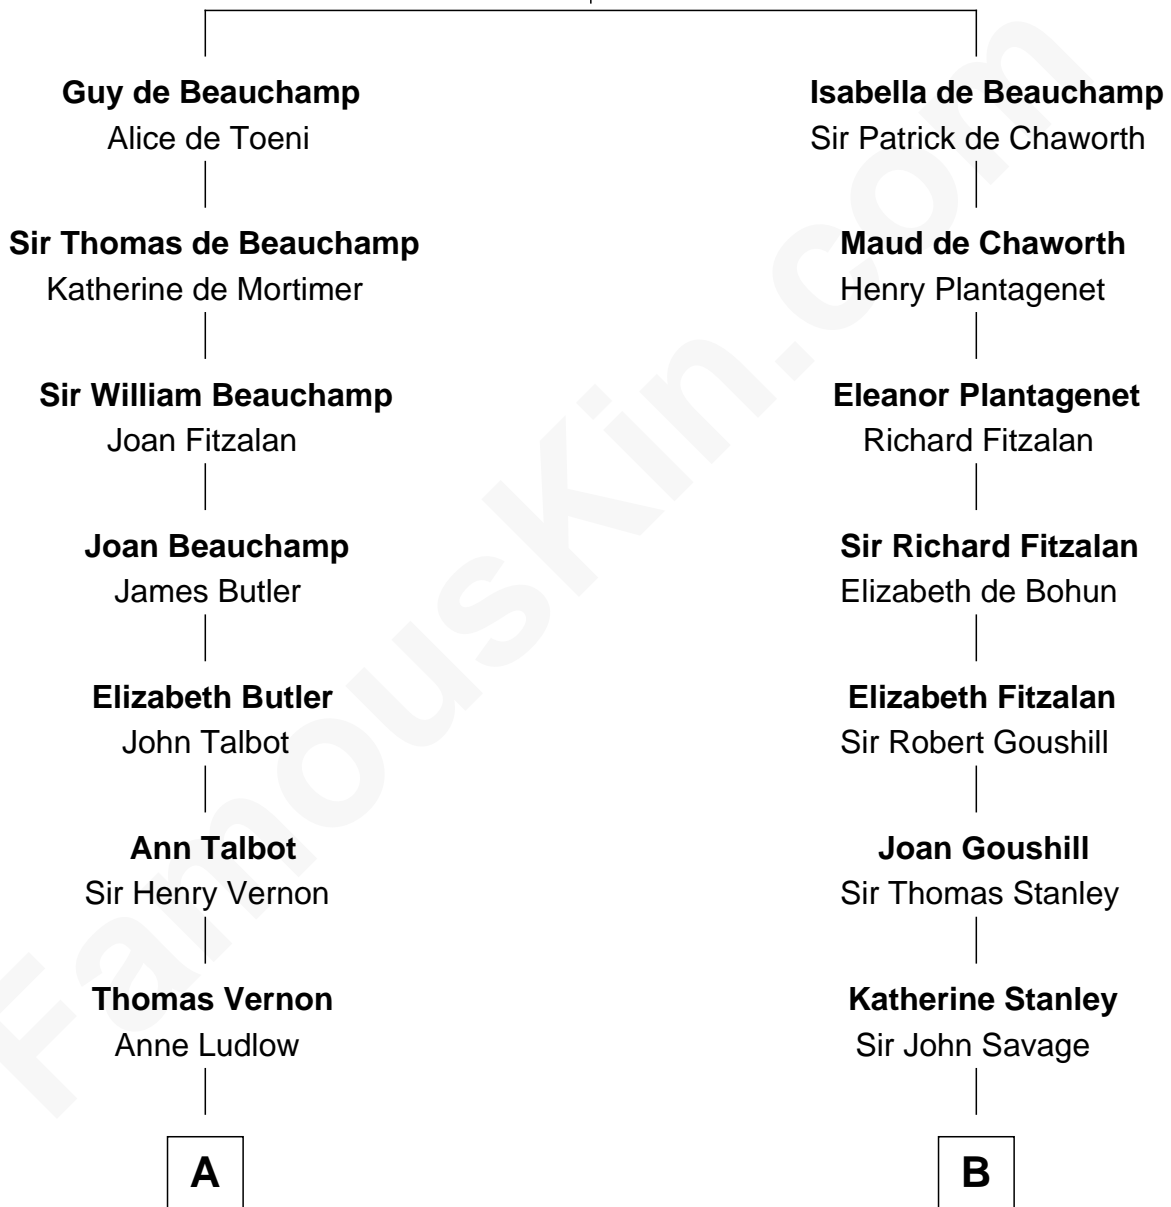

FamousKin.com Relationship Chart of

Oliver Platt

Movie Actor

21st cousin of

Randolph Scott

Movie Actor

William de Beauchamp

Maud FitzJohn

C

James Boothby Burke Roche

Frances Eleanor Work

Cynthia Burke Roche

Arthur Scott Burden

Eileen Burden

Walter Maynard

Sheila Maynard