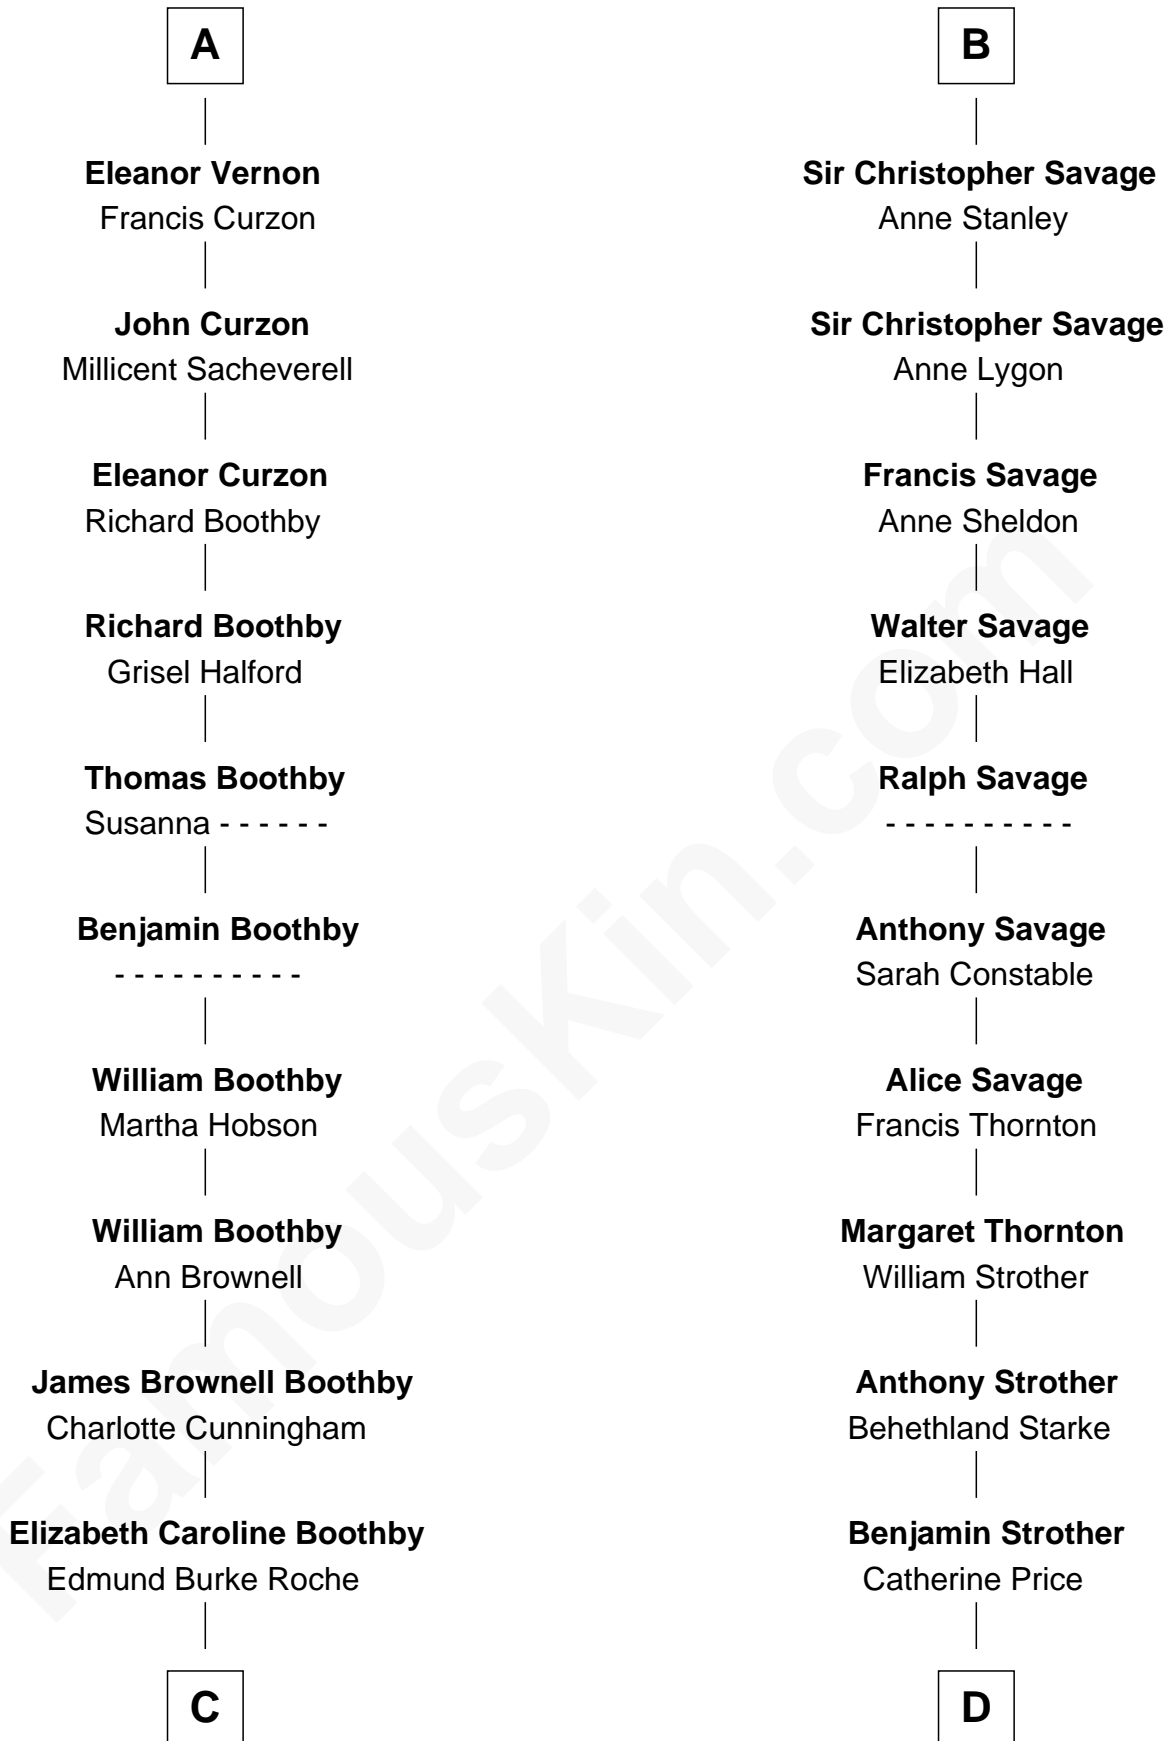

FamousKin.com Relationship Chart of

Oliver Platt

Movie Actor

21st cousin of

Randolph Scott

Movie Actor

William de Beauchamp

Maud FitzJohn

C

James Boothby Burke Roche

Frances Eleanor Work

Cynthia Burke Roche

Arthur Scott Burden

Eileen Burden

Walter Maynard

Sheila Maynard

Joseph Minor Crane

Lavinia Lionberger

Lucy Lionberger Crane

George Grant Scott

Randolph Scott

Movie Actor