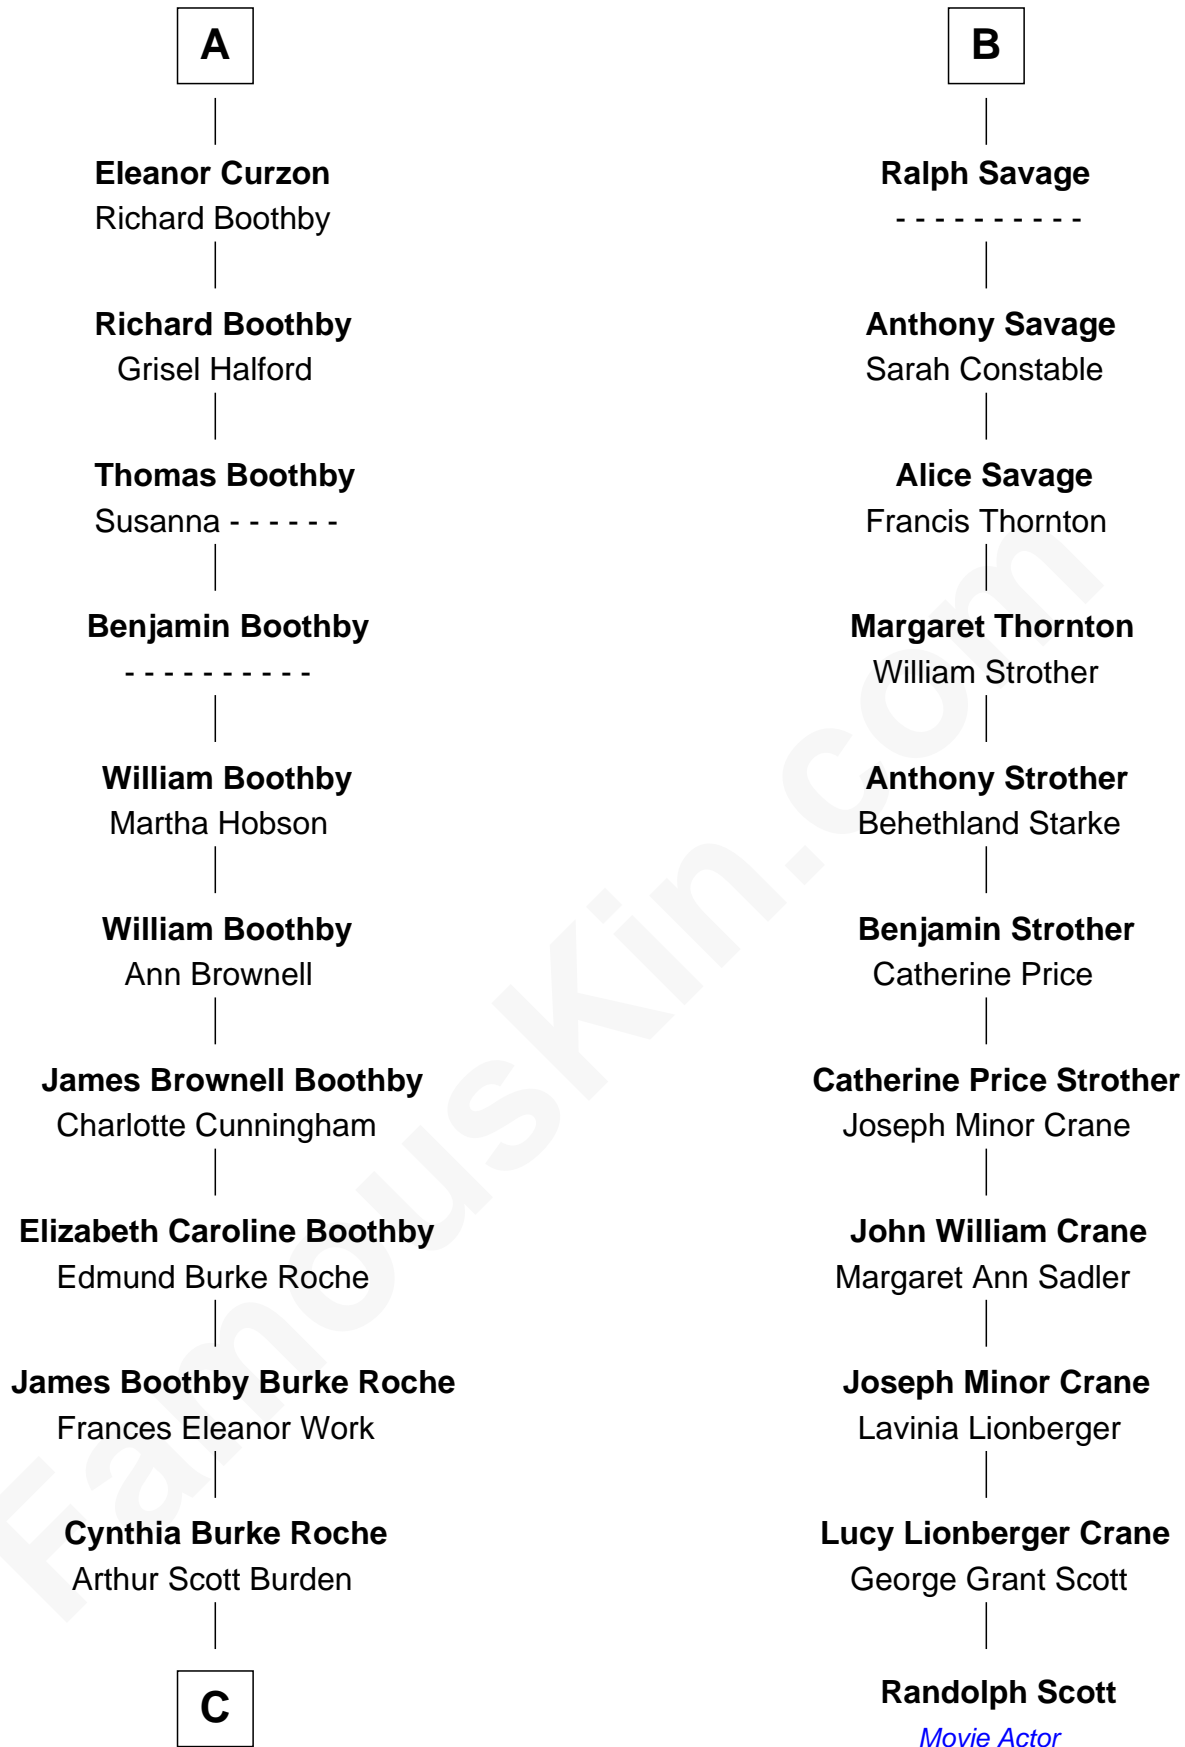

FamousKin.com Relationship Chart of

Oliver Platt

Movie Actor

17th cousin 2 times removed of

Randolph Scott

Movie Actor

Sir Richard Fitzalan

Elizabeth de Bohun

C

—
Eileen Burden
Walter Maynard

—
Sheila Maynard
Nicholas Platt

—
Oliver Platt
Movie Actor

FamousKin.com