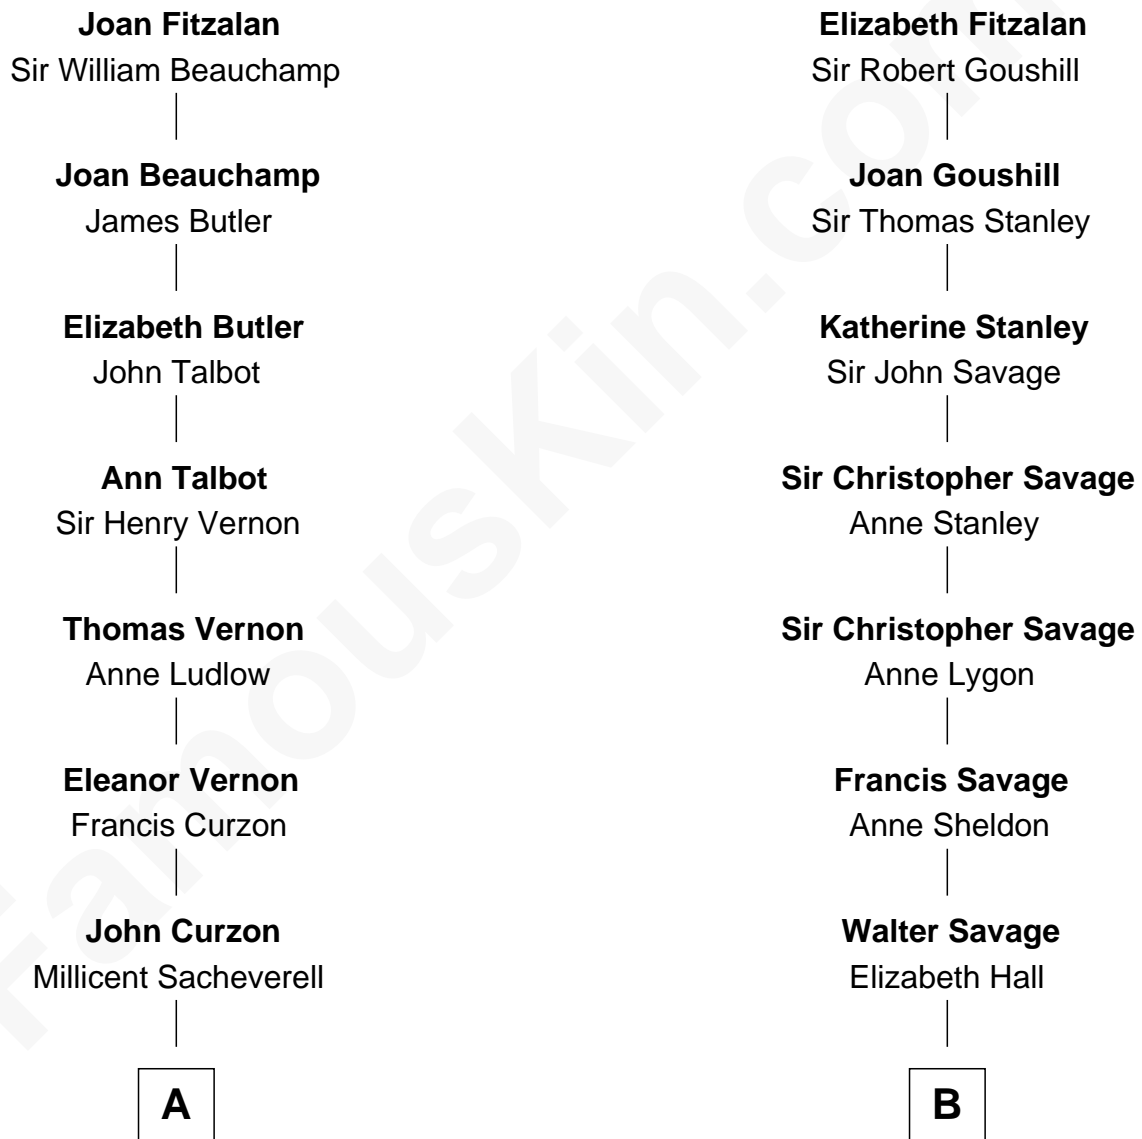

FamousKin.com Relationship Chart of

Oliver Platt

Movie Actor

17th cousin 2 times removed of

Randolph Scott

Movie Actor

Sir Richard Fitzalan

Elizabeth de Bohun

C

—
Eileen Burden
Walter Maynard

—
Sheila Maynard
Nicholas Platt

—
Oliver Platt
Movie Actor

FamousKin.com