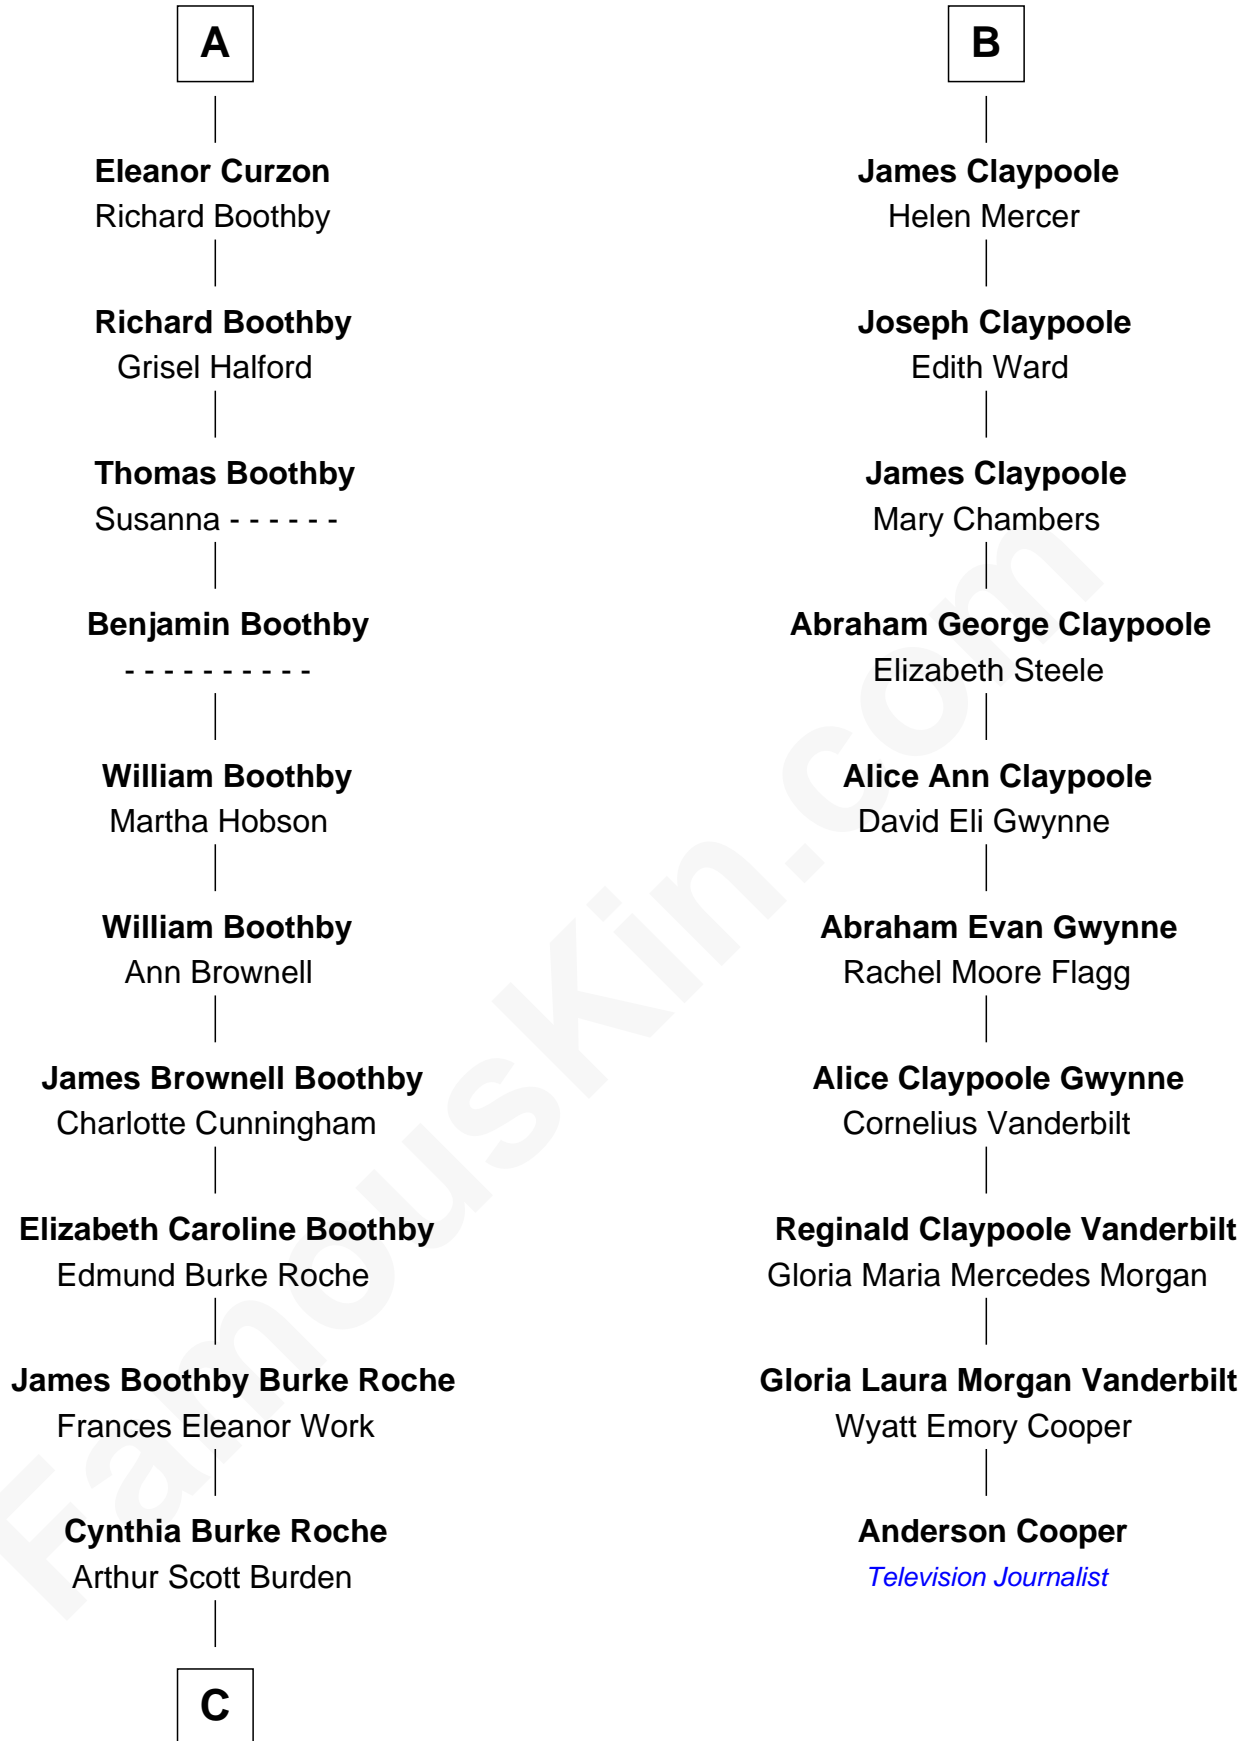

FamousKin.com
Relationship Chart of
Oliver Platt
Movie Actor

16th cousin 3 times removed of
Anderson Cooper
Television Journalist

Sir Richard Fitzalan
 Elizabeth de Bohun

C

Eileen Burden
Walter Maynard

Sheila Maynard
Nicholas Platt