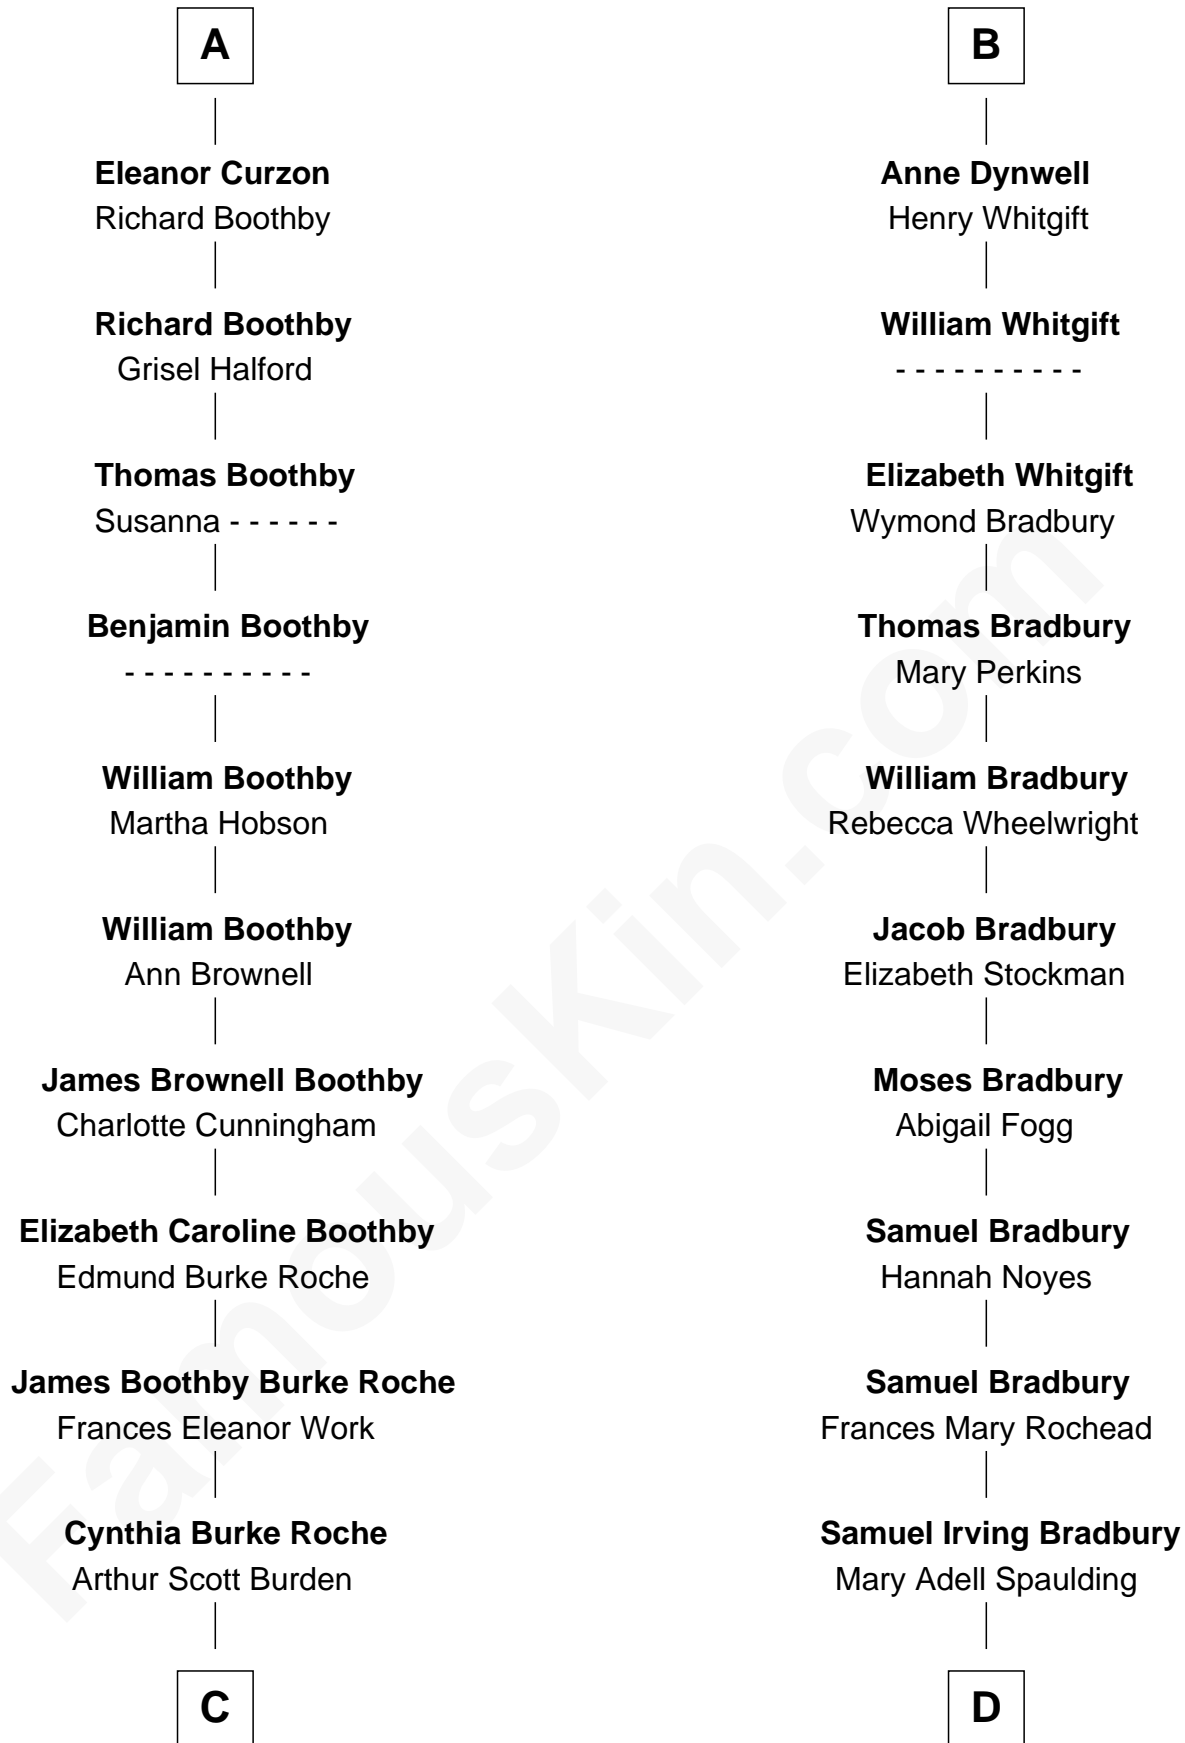

FamousKin.com Relationship Chart of

Oliver Platt

Movie Actor

19th cousin of

Ray Bradbury

Author of The Martian Chronicles

Sir Thomas de Beauchamp

Katherine de Mortimer

Sir William Beauchamp

Joan Fitzalan

Joan Beauchamp

James Butler

Elizabeth Butler

John Talbot

Ann Talbot

Sir Henry Vernon

Sir Roger de Clifford

Katherine de Clifford

Sir Ralph de Greystoke

Maud de Greystoke

Eudo de Welles

Sir Lionel de Welles

Joan de Waterton

Margaret de Welles

Sir Thomas Dymoke

Jane Dymoke

John Fulnetby

Katherine Fulnetby

William Dynwell

B

C

Eileen Burden
Walter Maynard