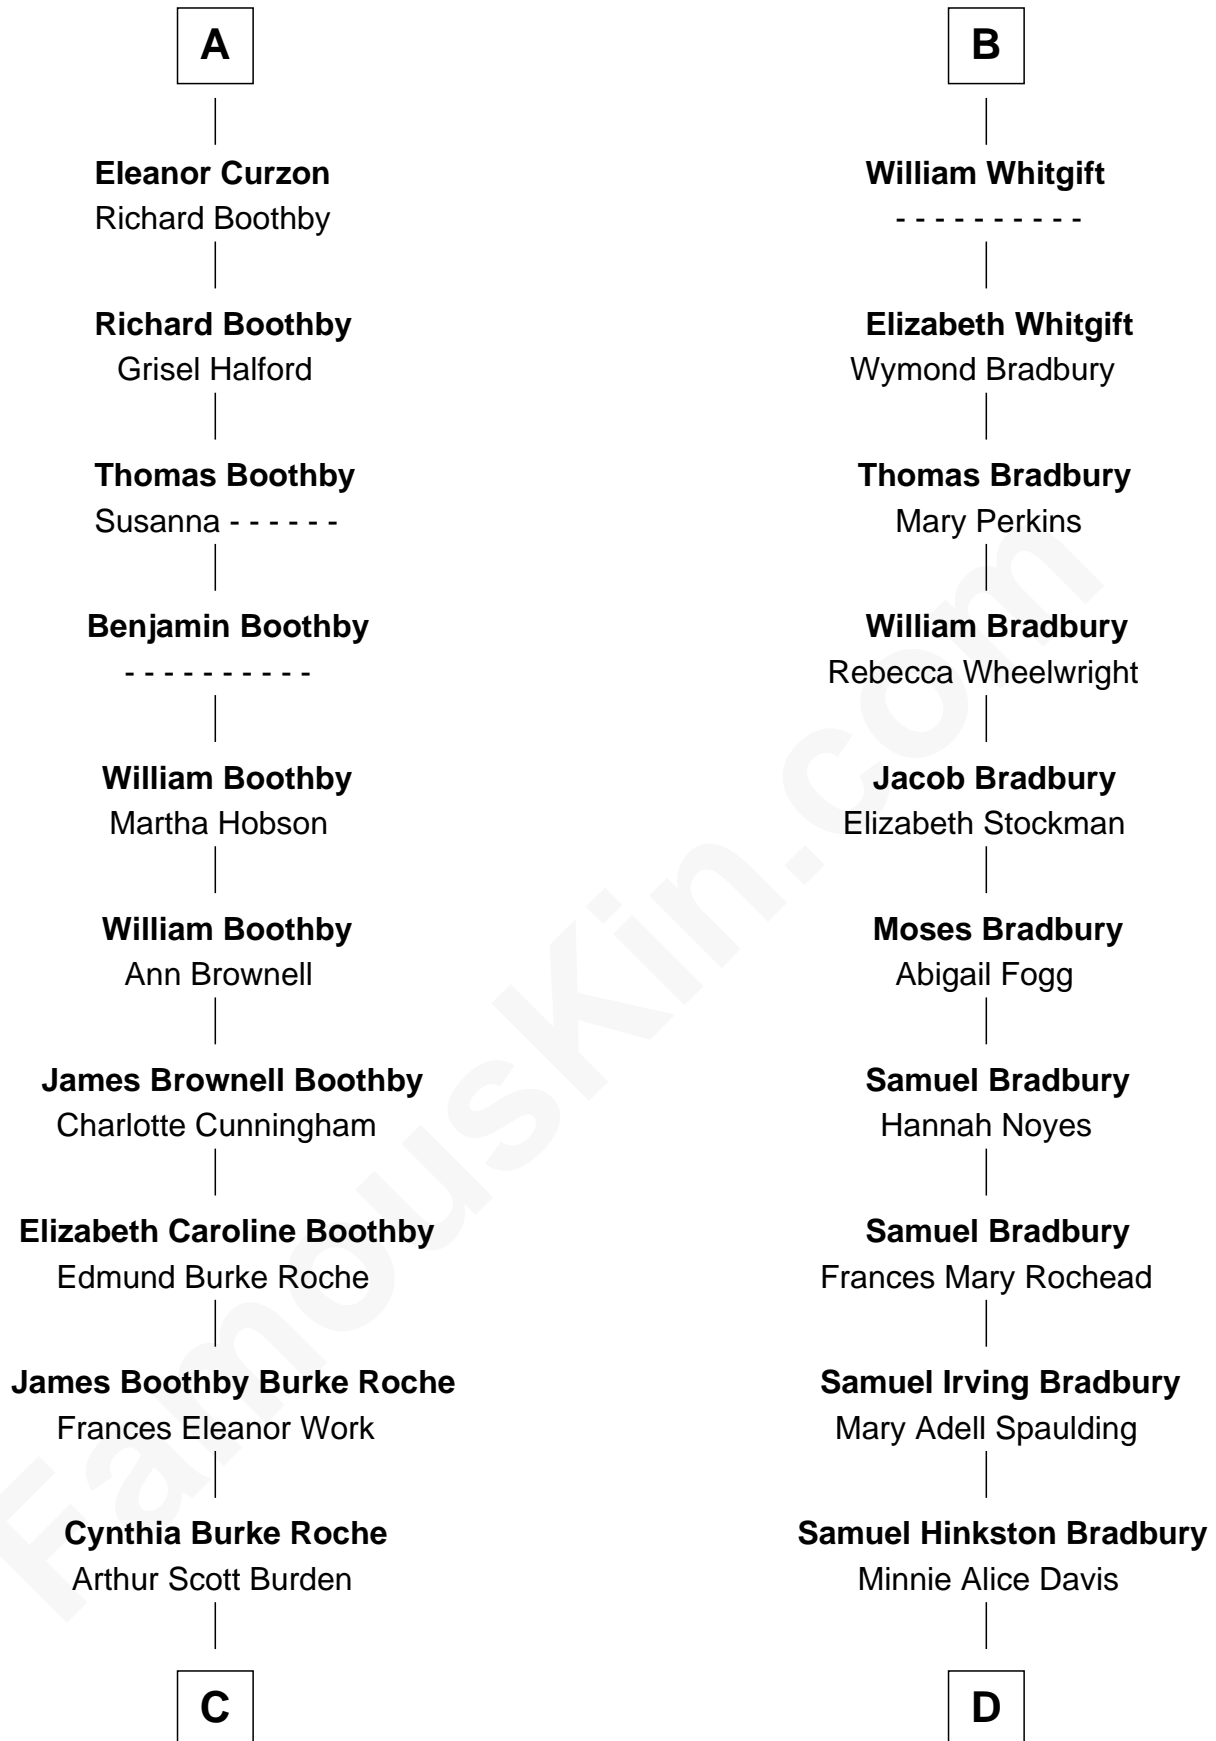

FamousKin.com

Relationship Chart of

Oliver Platt

Movie Actor

18th cousin 1 time removed of

Ray Bradbury

Author of The Martian Chronicles

John de Welles

Maud de Roos

C

Eileen Burden
Walter Maynard

Sheila Maynard
Nicholas Platt

Oliver Platt
Movie Actor

D

Leonard Spaulding Bradbury
Esther Marie Moberg

Ray Bradbury
Author of The Martian Chronicles