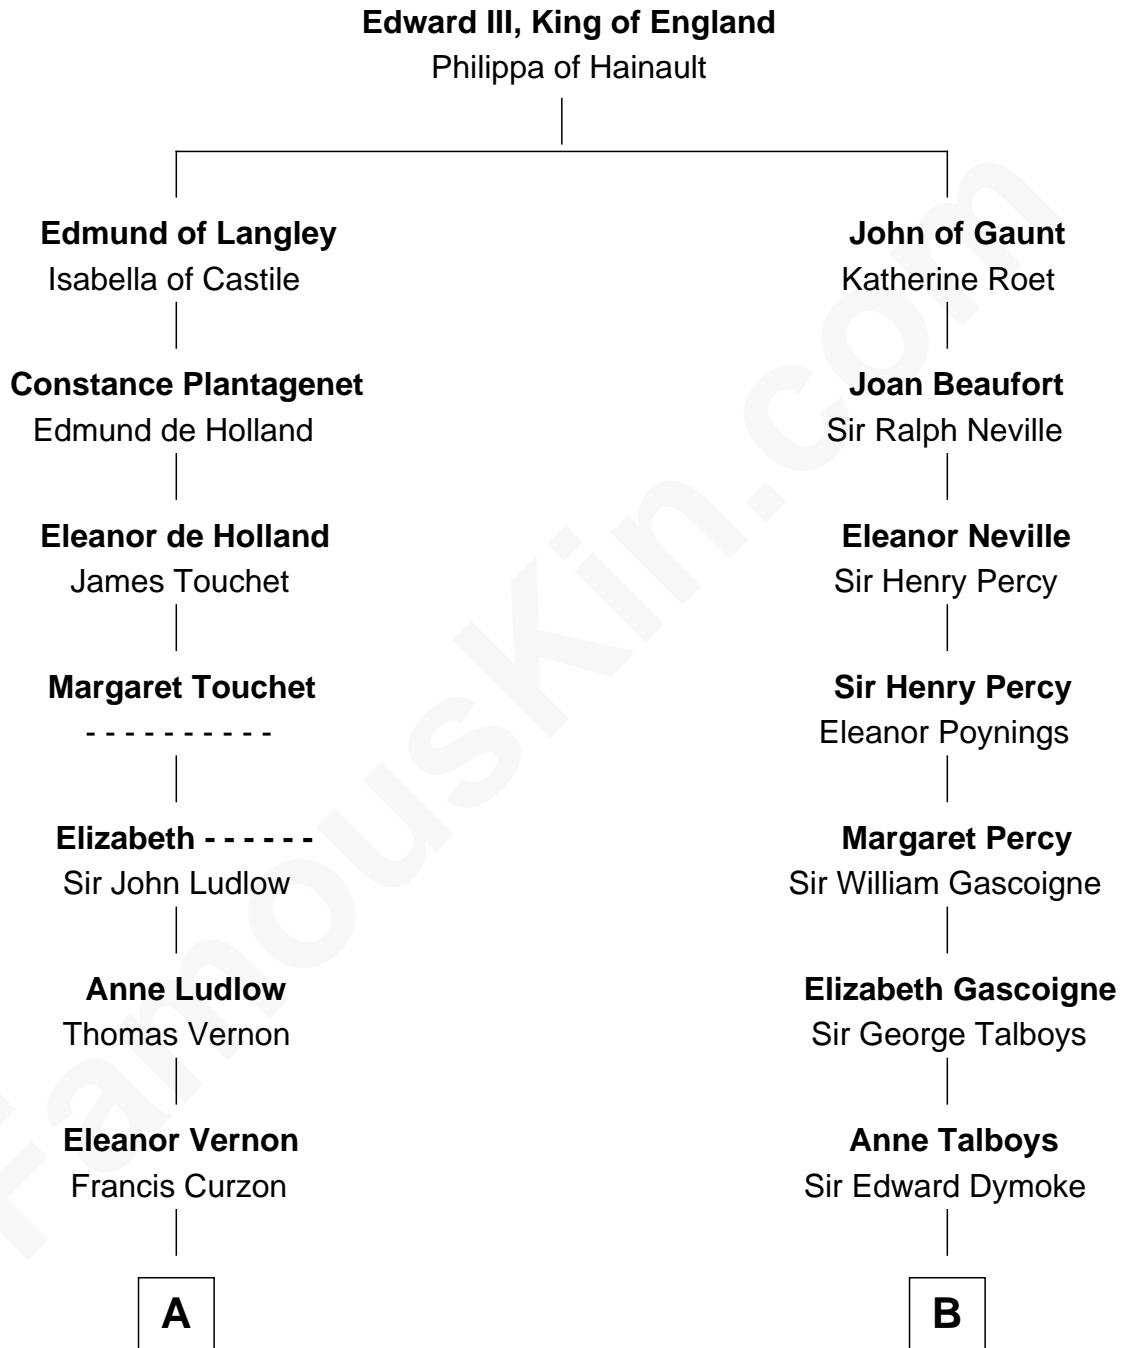

FamousKin.com
Relationship Chart of
Oliver Platt
Movie Actor

13th cousin 7 times removed of
George Washington
1st U.S. President

C

—
Cynthia Burke Roche

Arthur Scott Burden

—
Eileen Burden

Walter Maynard

—
Sheila Maynard