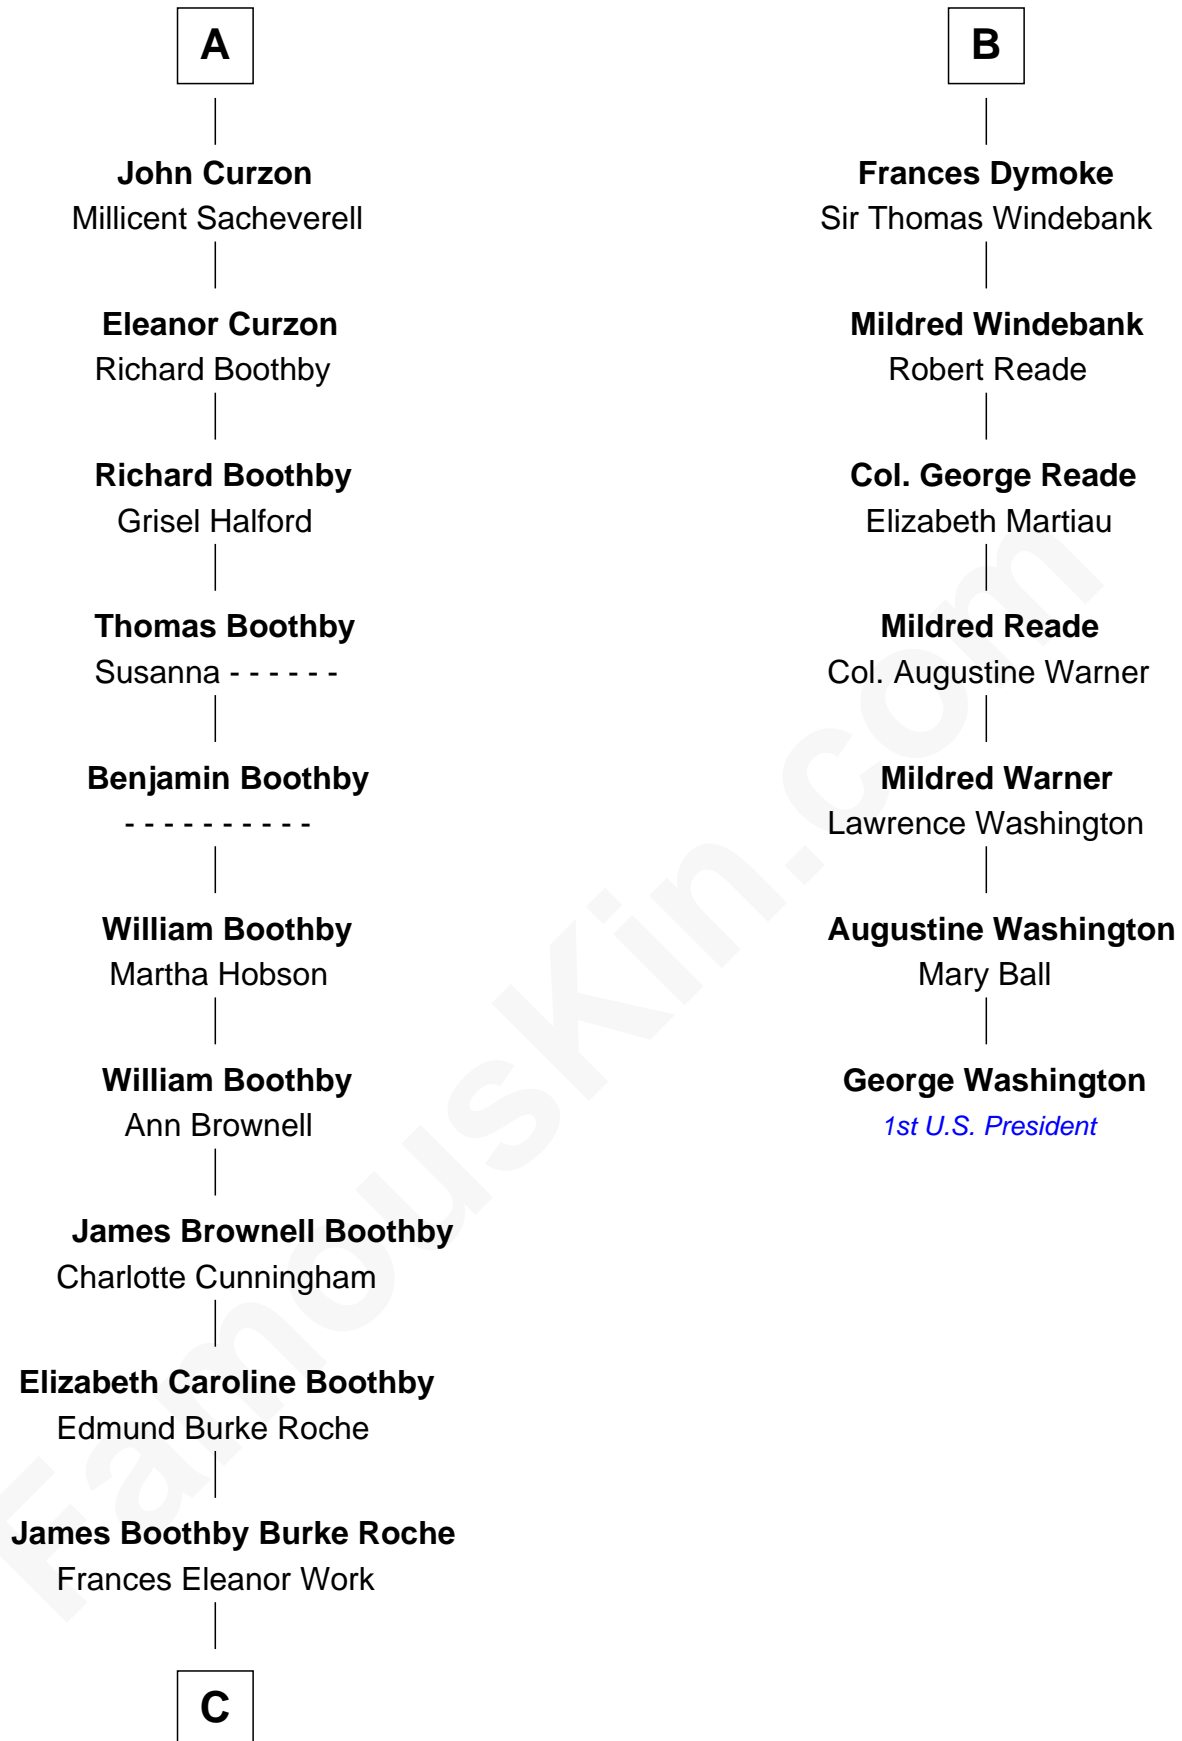

FamousKin.com
Relationship Chart of
Oliver Platt
Movie Actor

13th cousin 7 times removed of
George Washington
1st U.S. President

C

—
Cynthia Burke Roche

Arthur Scott Burden

—
Eileen Burden

Walter Maynard

—
Sheila Maynard