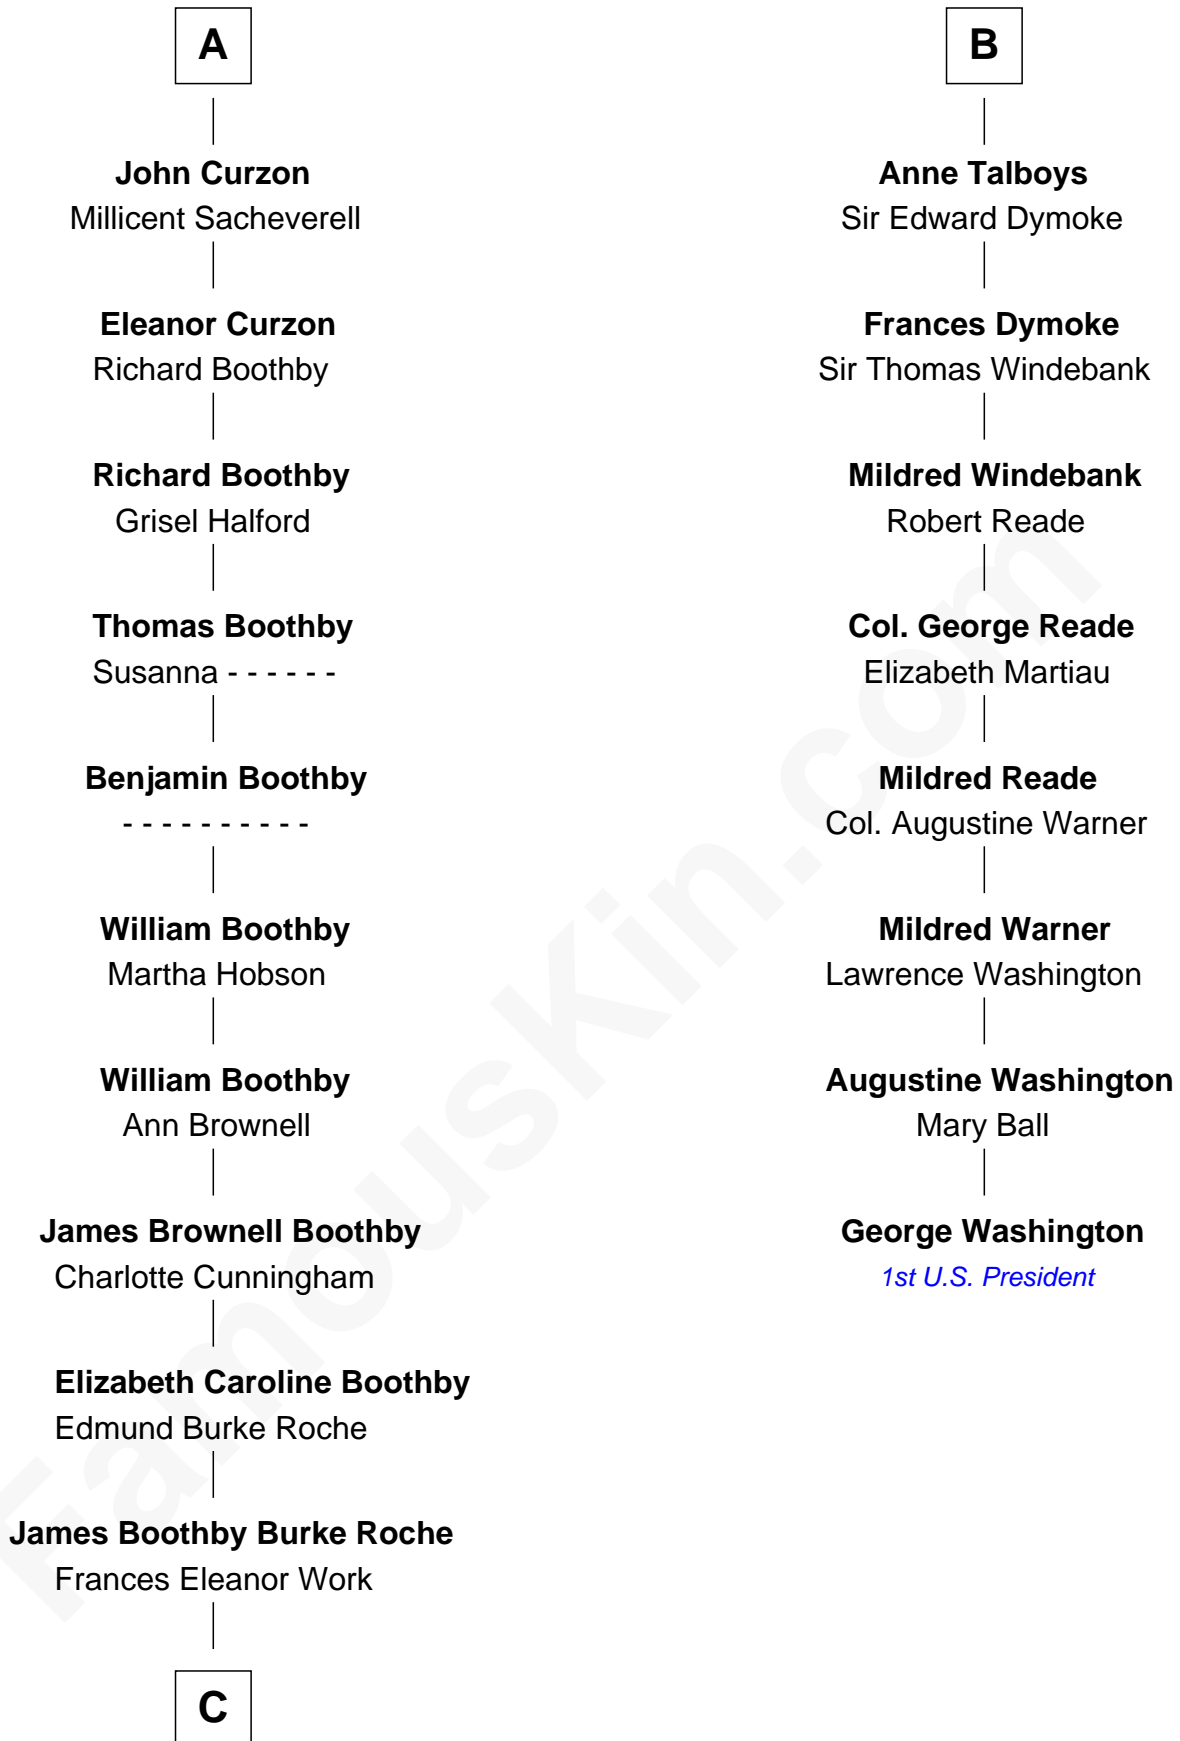

FamousKin.com Relationship Chart of

Oliver Platt
Movie Actor

14th cousin 6 times removed of

George Washington
1st U.S. President

C

—
Cynthia Burke Roche

Arthur Scott Burden

—
Eileen Burden

Walter Maynard

—
Sheila Maynard

Nicholas Platt

—
Oliver Platt

Movie Actor

FamousKin.com