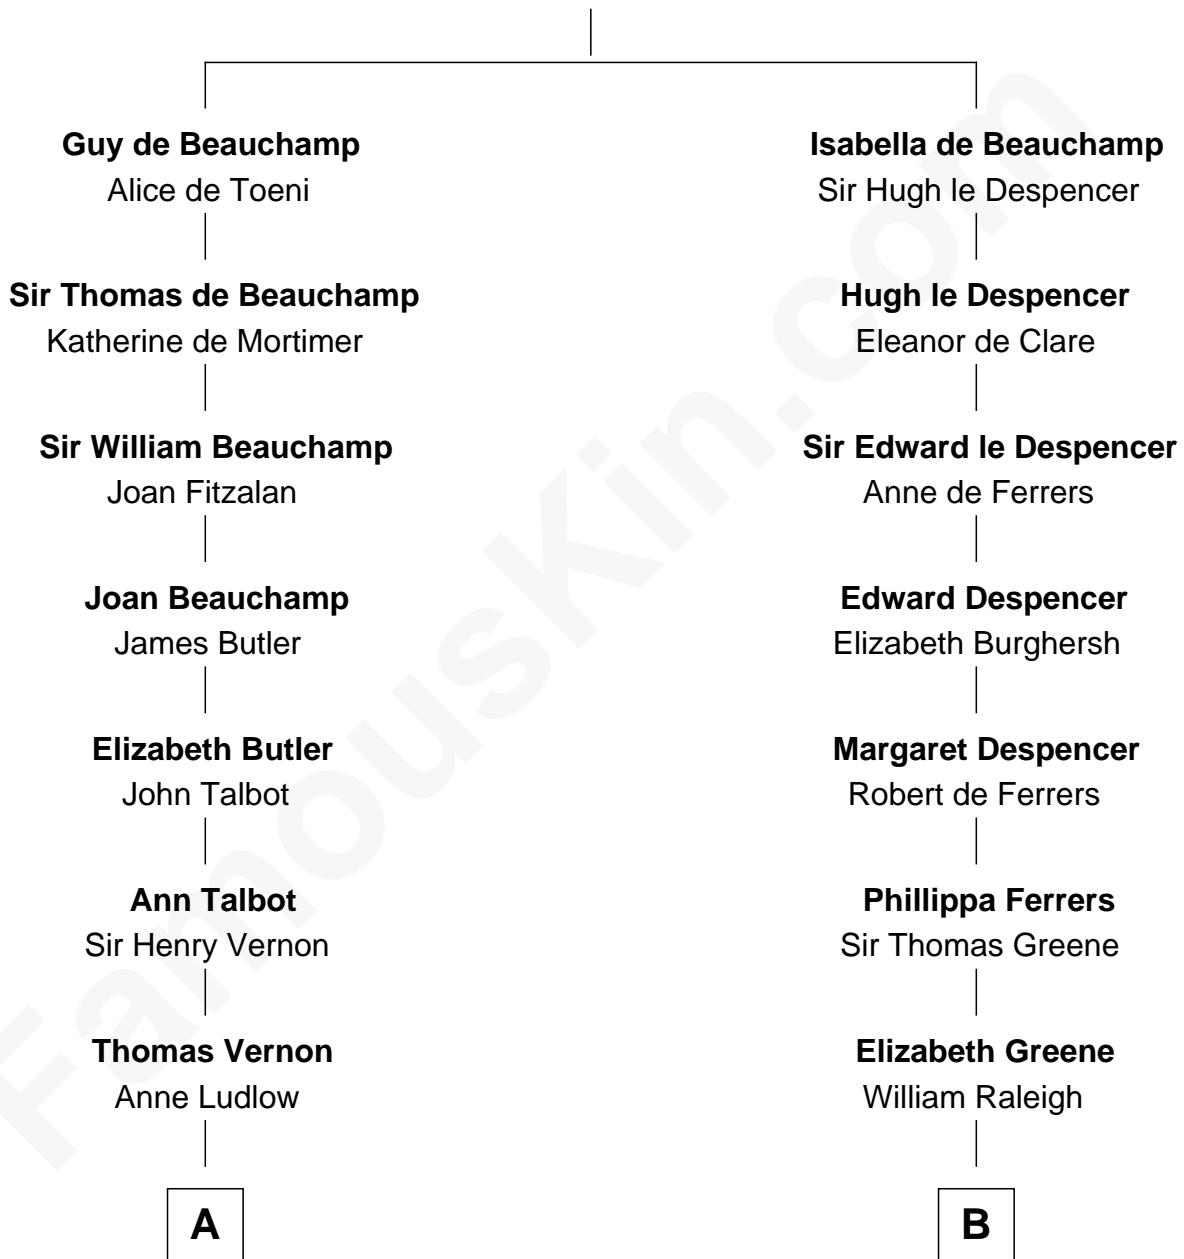

# FamousKin.com Relationship Chart of

**Oliver Platt**

*Movie Actor*

20th cousin 1 time removed of

**Shanghai Pierce**

*Texas Cattleman*

**William de Beauchamp**

Maud FitzJohn

**C**

**James Boothby Burke Roche**

Frances Eleanor Work

**Cynthia Burke Roche**

Arthur Scott Burden

**Eileen Burden**

Walter Maynard

**Sheila Maynard**

Nicholas Platt

**Oliver Platt**

*Movie Actor*

**D**

**Ambless Wilbore**

Nathaniel Stoddard

**Susanna Stoddard**

Isaac Pearce

**Jonathan D. Pearce**

Hanna Phillips Head

**Shanghai Pierce**

*Texas Cattleman*