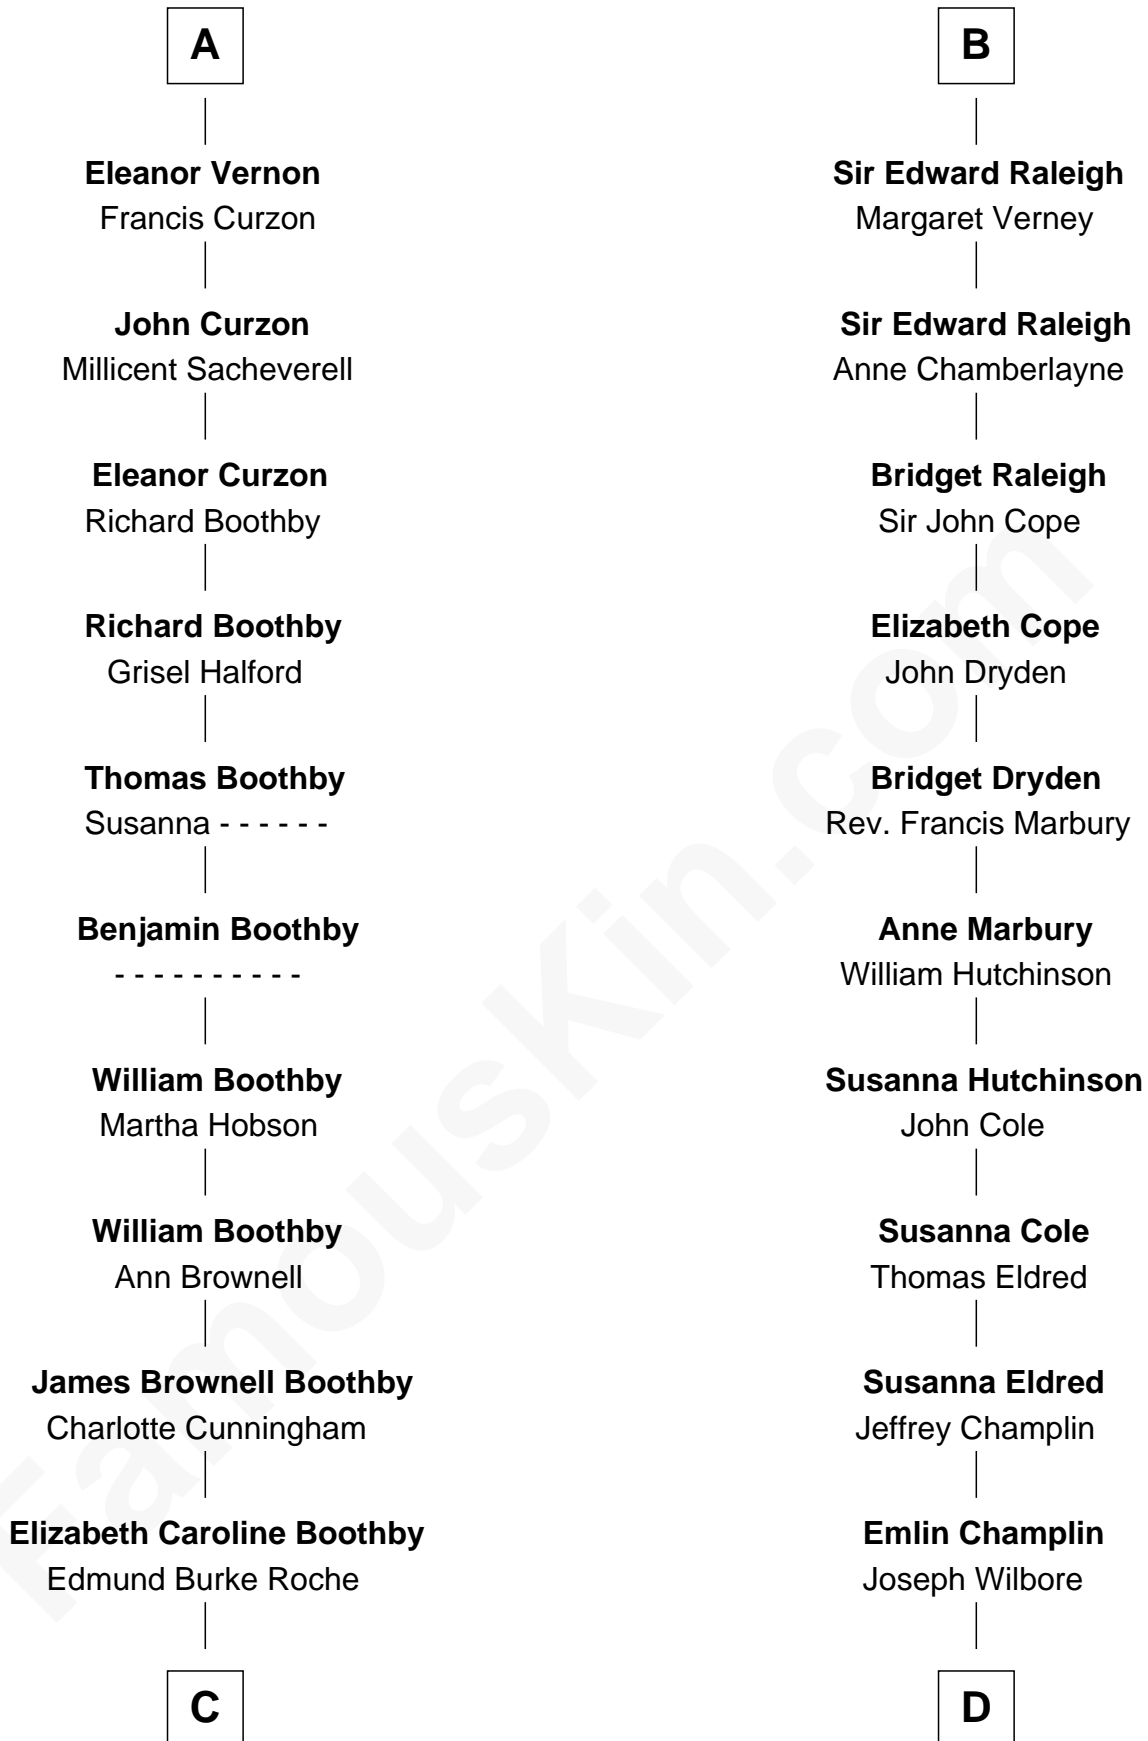

# FamousKin.com Relationship Chart of

**Oliver Platt**

*Movie Actor*

20th cousin 1 time removed of

**Shanghai Pierce**

*Texas Cattleman*

**William de Beauchamp**

Maud FitzJohn

**C**

**James Boothby Burke Roche**

Frances Eleanor Work

**Cynthia Burke Roche**

Arthur Scott Burden

**Eileen Burden**

Walter Maynard

**Sheila Maynard**

Nicholas Platt

**Oliver Platt**

*Movie Actor*

**D**

**Ambless Wilbore**

Nathaniel Stoddard

**Susanna Stoddard**

Isaac Pearce

**Jonathan D. Pearce**

Hanna Phillips Head

**Shanghai Pierce**

*Texas Cattleman*