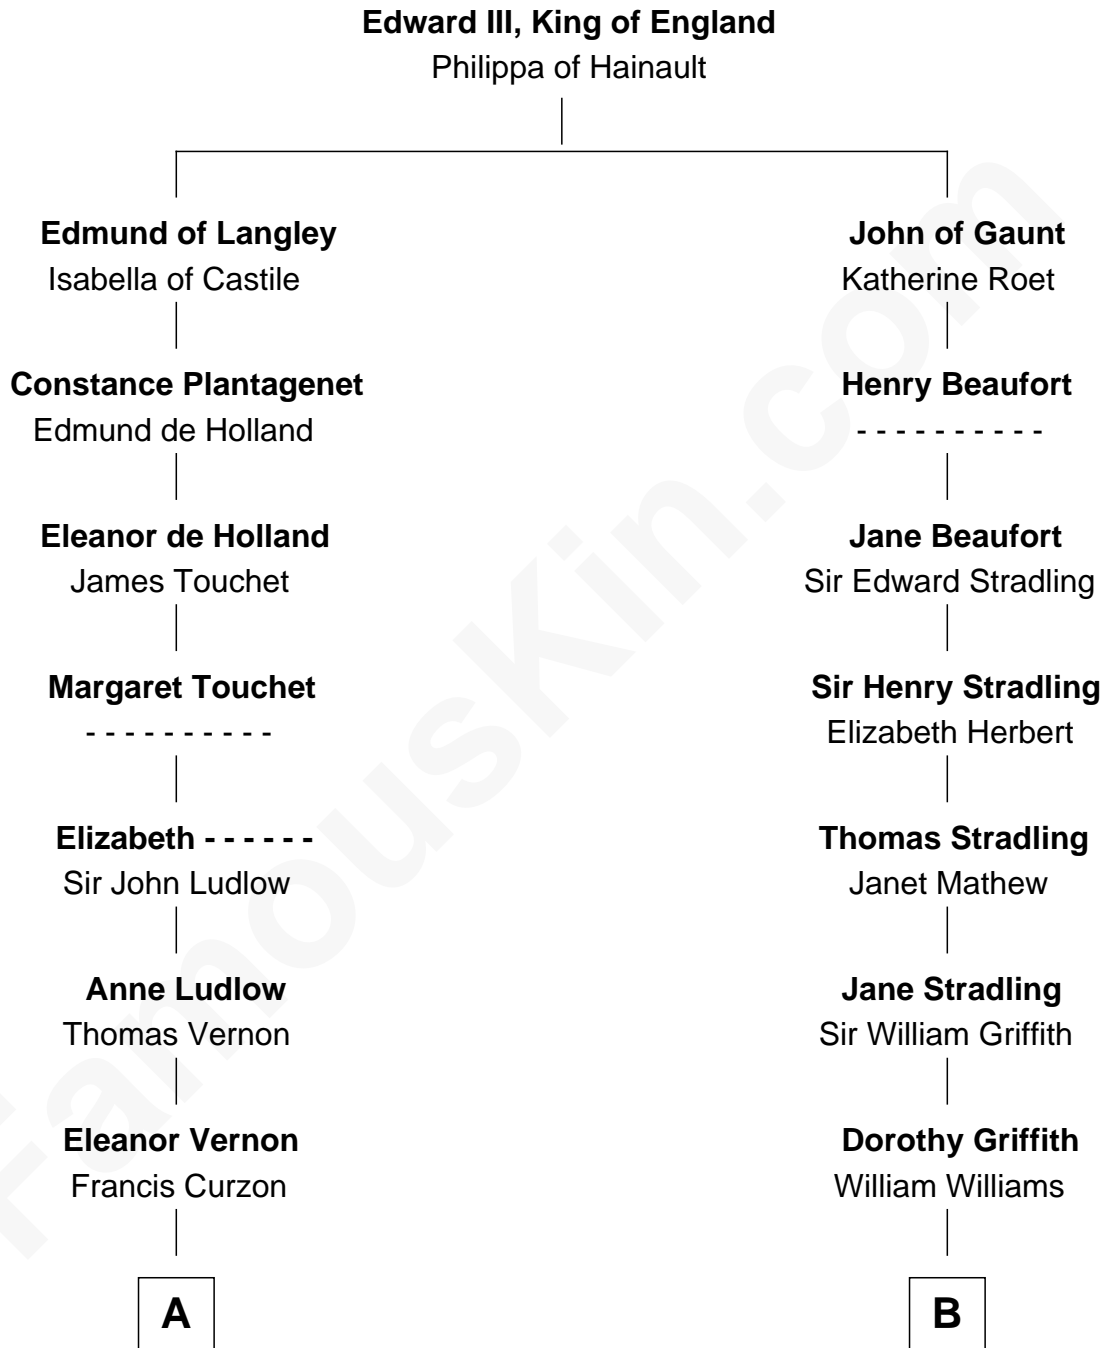

FamousKin.com
Relationship Chart of
Oliver Platt
Movie Actor

15th cousin 5 times removed of
John Quincy Adams
6th U.S. President

C

—
Cynthia Burke Roche

Arthur Scott Burden

—
Eileen Burden

Walter Maynard

—
Sheila Maynard