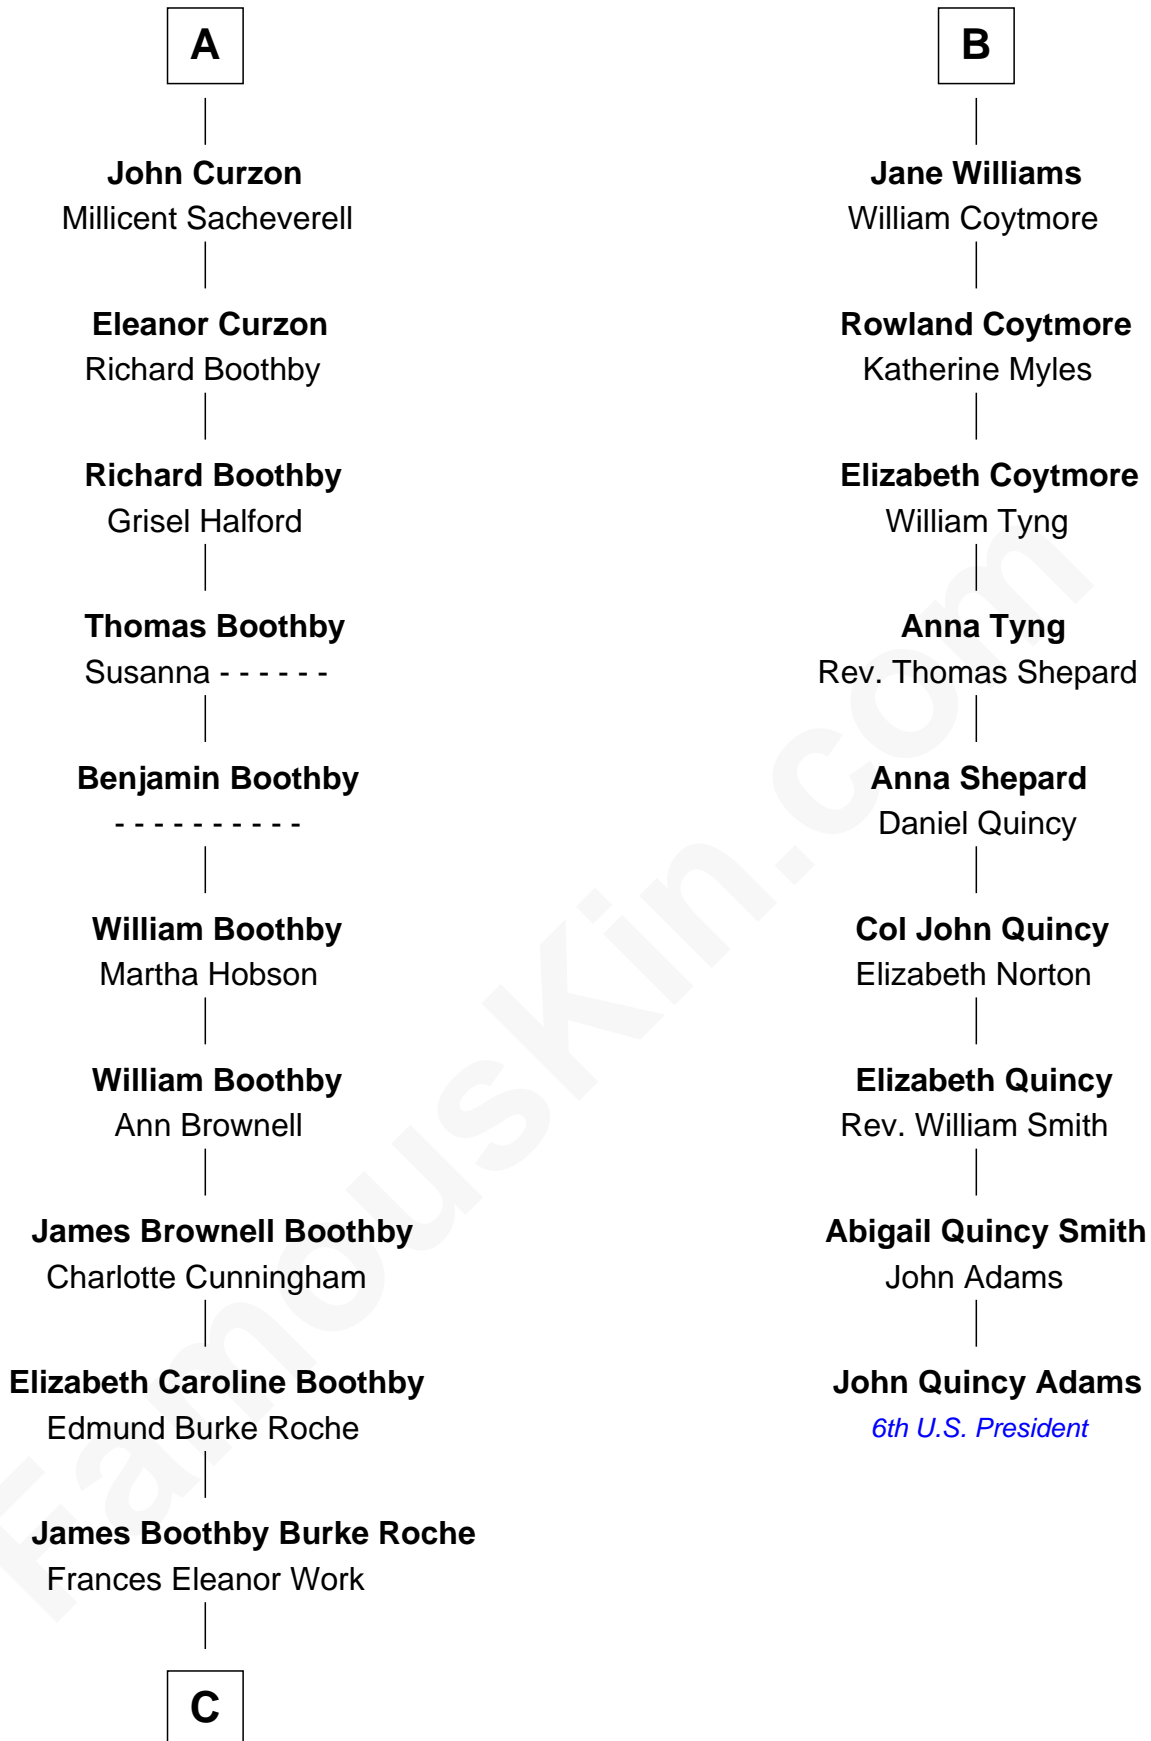

FamousKin.com
Relationship Chart of
Oliver Platt
Movie Actor

15th cousin 5 times removed of
John Quincy Adams
6th U.S. President

C

—
Cynthia Burke Roche

Arthur Scott Burden

—
Eileen Burden

Walter Maynard

—
Sheila Maynard

Nicholas Platt

—
Oliver Platt

Movie Actor