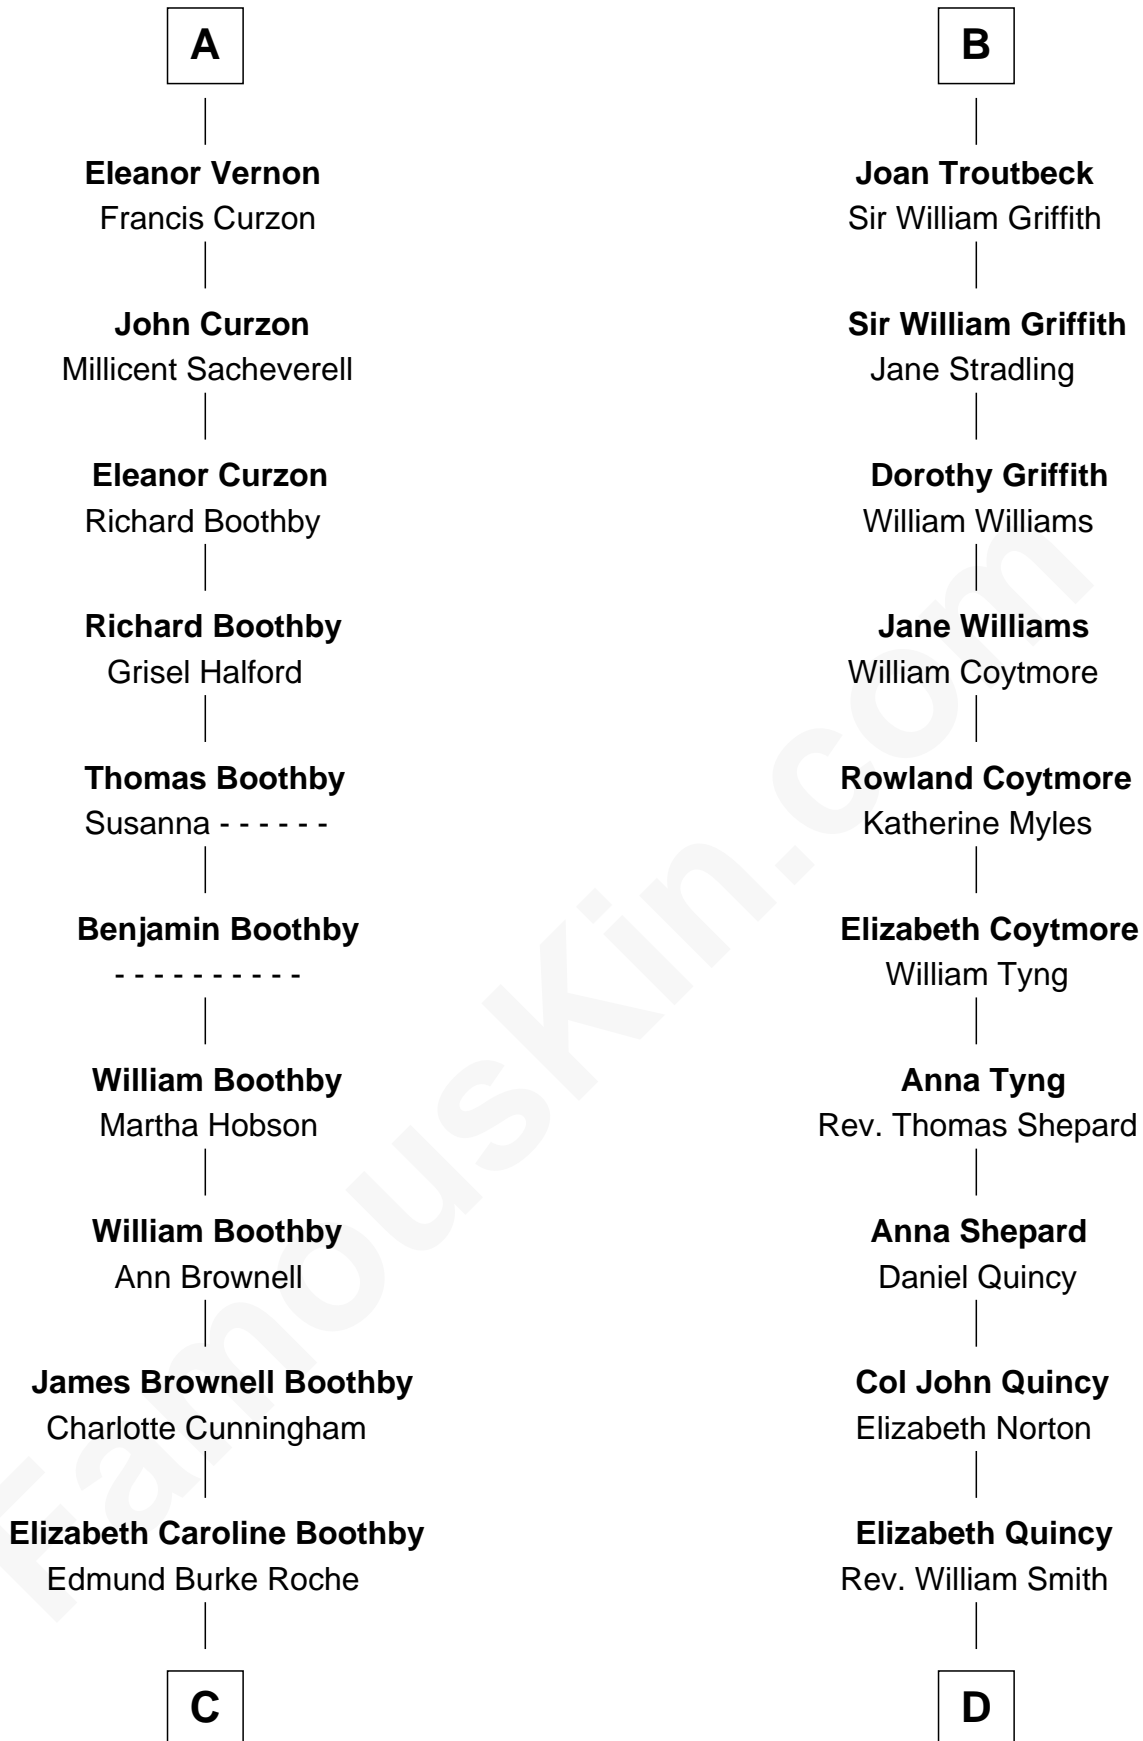

FamousKin.com Relationship Chart of

Oliver Platt
Movie Actor

18th cousin 3 times removed of

John Quincy Adams
6th U.S. President

C

James Boothby Burke Roche

Frances Eleanor Work

Cynthia Burke Roche

Arthur Scott Burden

Eileen Burden

Walter Maynard

Sheila Maynard

Nicholas Platt

Oliver Platt

Movie Actor

D