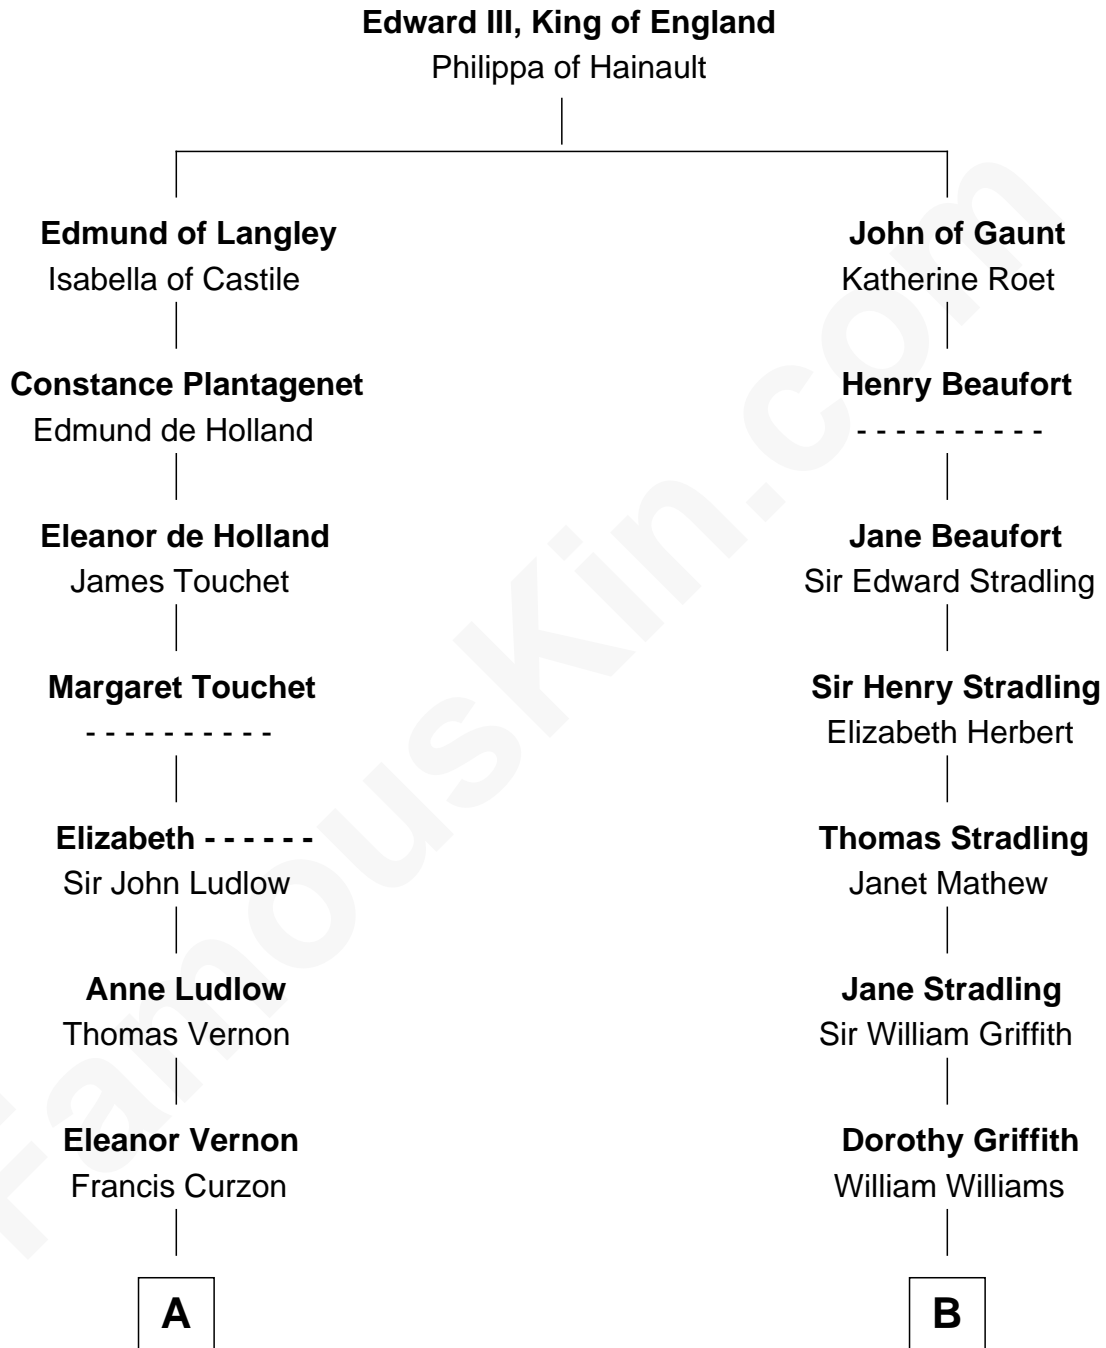

FamousKin.com
Relationship Chart of
Oliver Platt
Movie Actor

14th cousin 6 times removed of

Abigail (Smith) Adams
First Lady of President John Adams

C

—
Cynthia Burke Roche

Arthur Scott Burden

—
Eileen Burden

Walter Maynard

—
Sheila Maynard

Nicholas Platt

—
Oliver Platt

Movie Actor

FamousKin.com