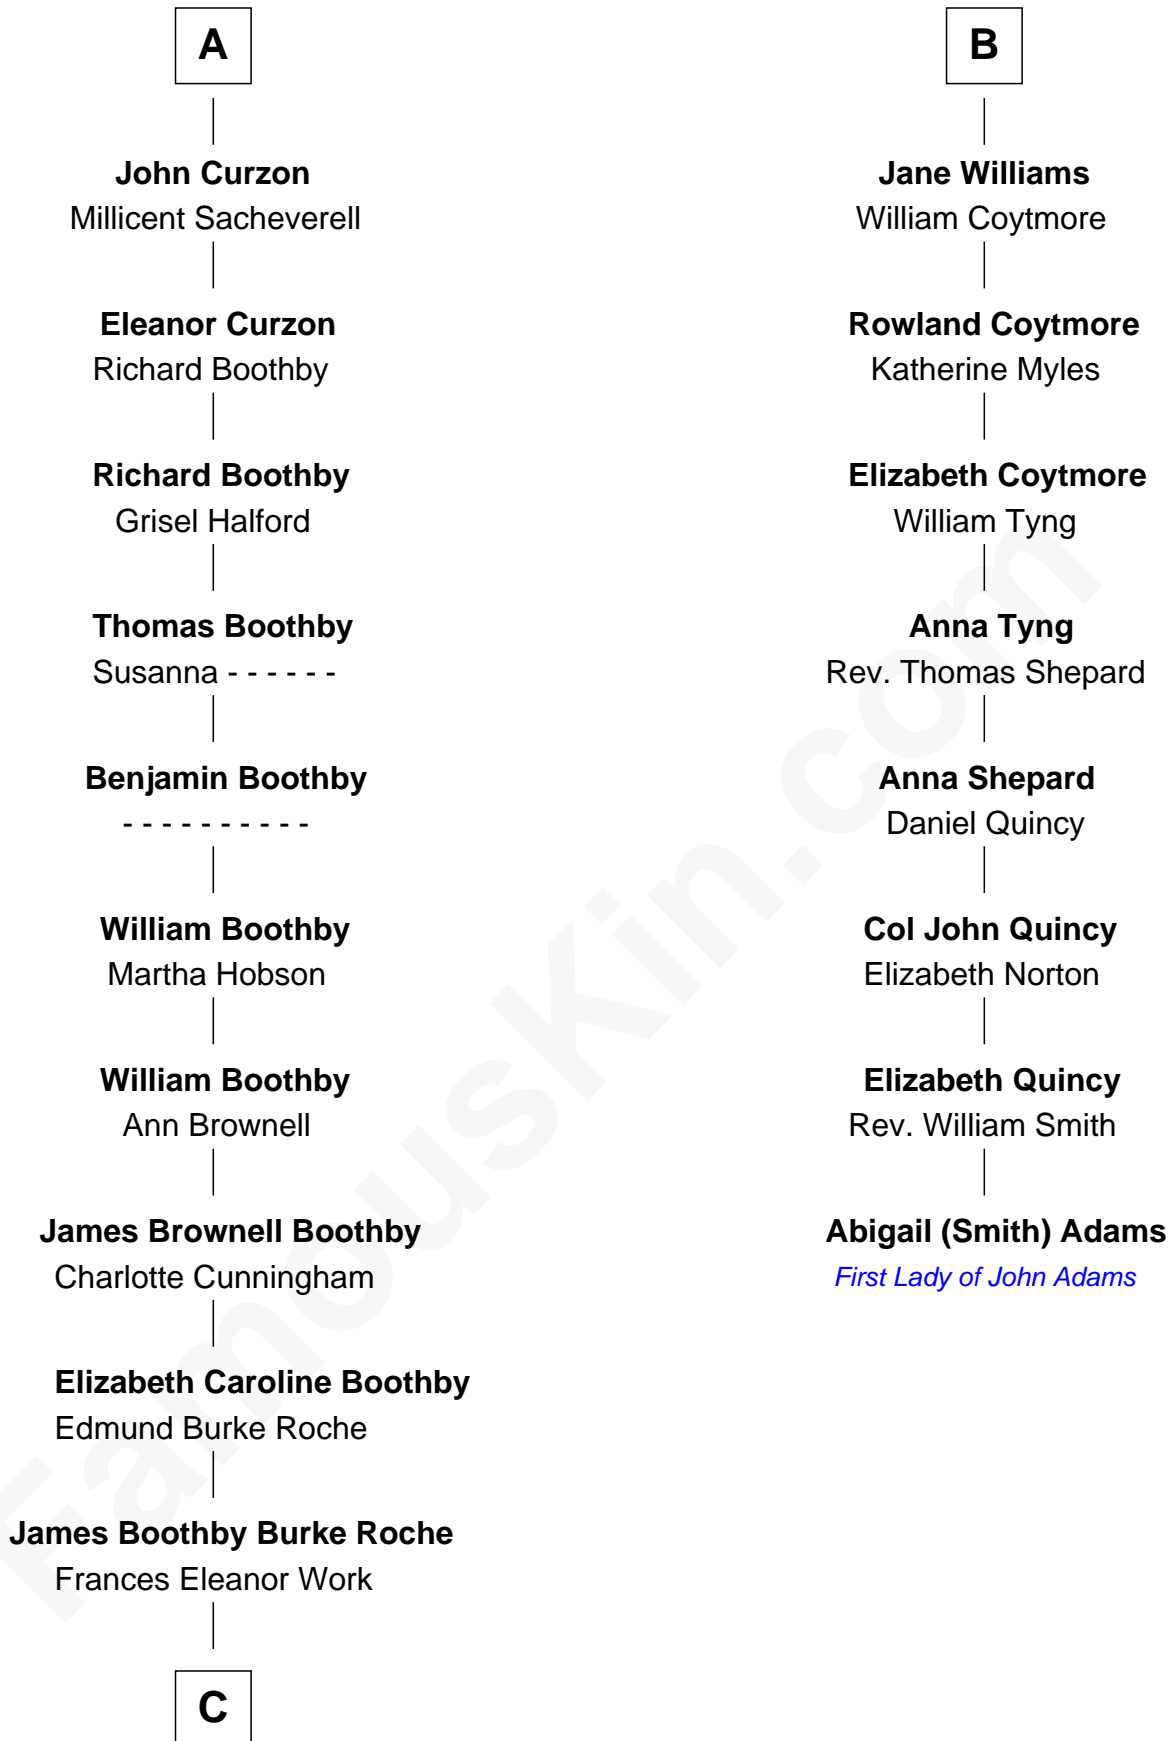

FamousKin.com
Relationship Chart of
Oliver Platt
Movie Actor

14th cousin 6 times removed of

Abigail (Smith) Adams
First Lady of President John Adams

C

—
Cynthia Burke Roche

Arthur Scott Burden

—
Eileen Burden

Walter Maynard

—
Sheila Maynard

Nicholas Platt

—
Oliver Platt

Movie Actor

FamousKin.com