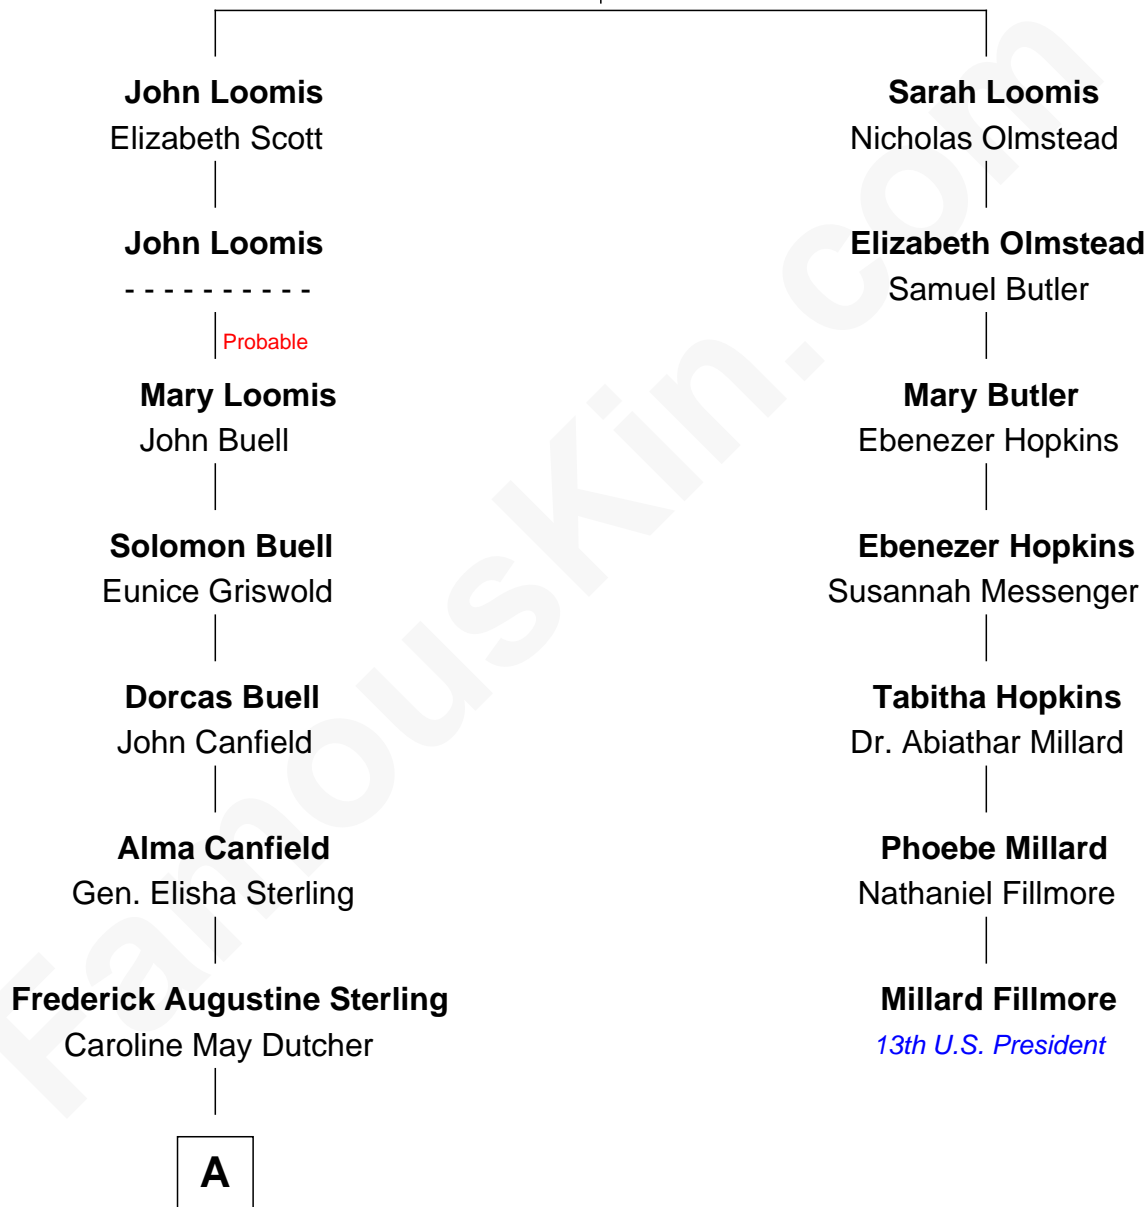

FamousKin.com Relationship Chart of

Oliver Platt

Movie Actor

6th cousin 5 times removed of

Millard Fillmore

13th U.S. President

Joseph Loomis

Mary White

A

—
Caroline Dutcher Sterling

Joseph Hodges Choate

—
Joseph Hodges Choate

Cora Lyman Oliver

—
Helen Choate

Geoffrey Platt

—
Nicholas Platt

Sheila Maynard

—
Oliver Platt

Movie Actor