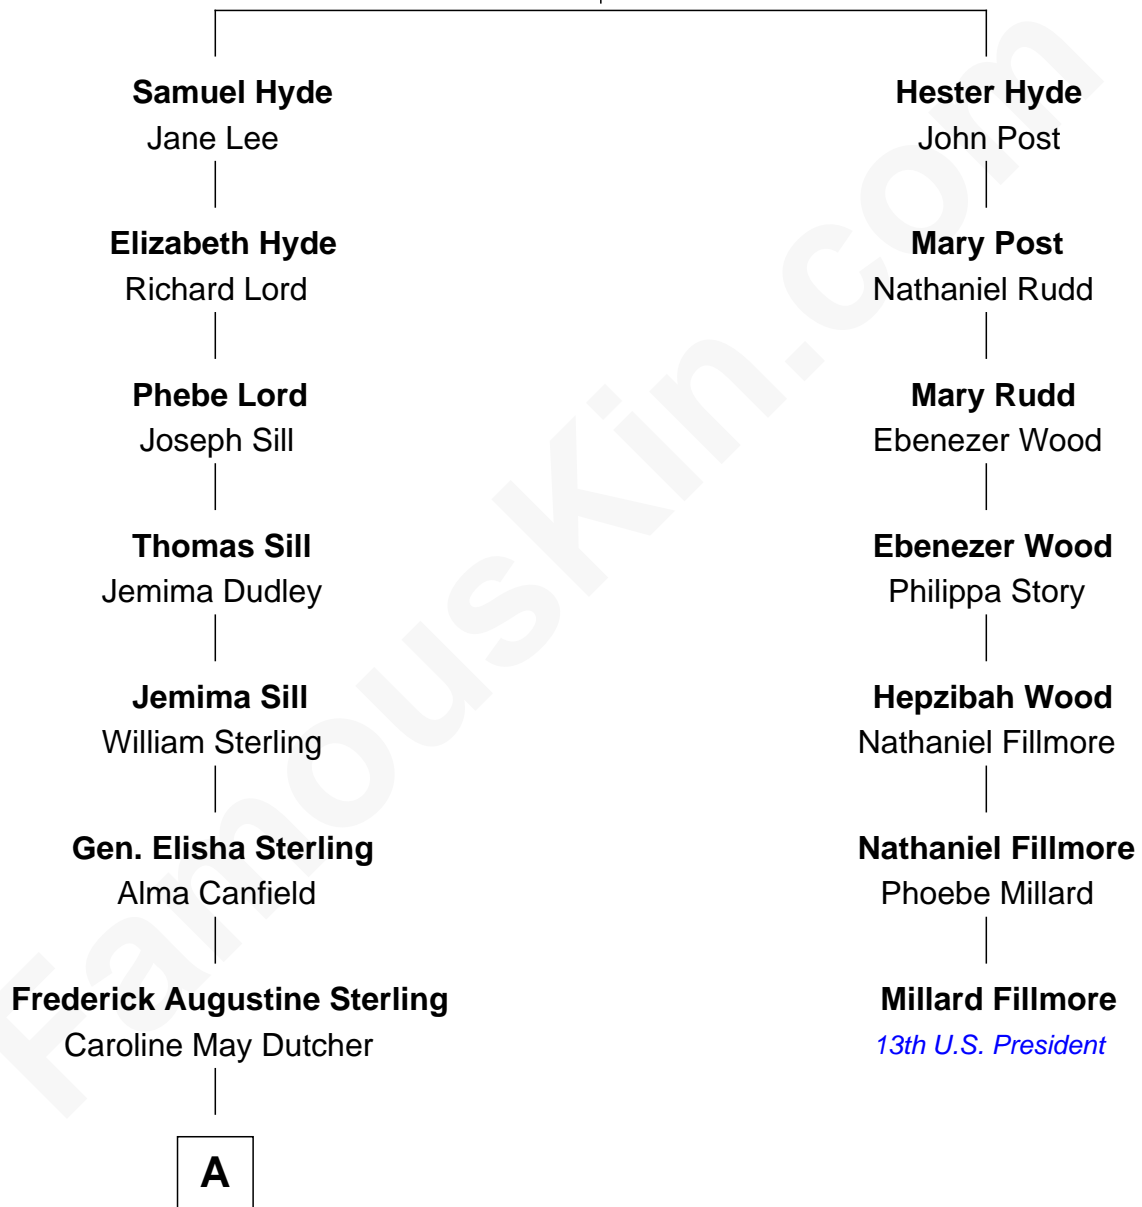

FamousKin.com Relationship Chart of

Oliver Platt

Movie Actor

6th cousin 5 times removed of

Millard Fillmore

13th U.S. President

William Hyde

A

—
Caroline Dutcher Sterling

Joseph Hodges Choate

—
Joseph Hodges Choate

Cora Lyman Oliver

—
Helen Choate

Geoffrey Platt

—
Nicholas Platt

Sheila Maynard