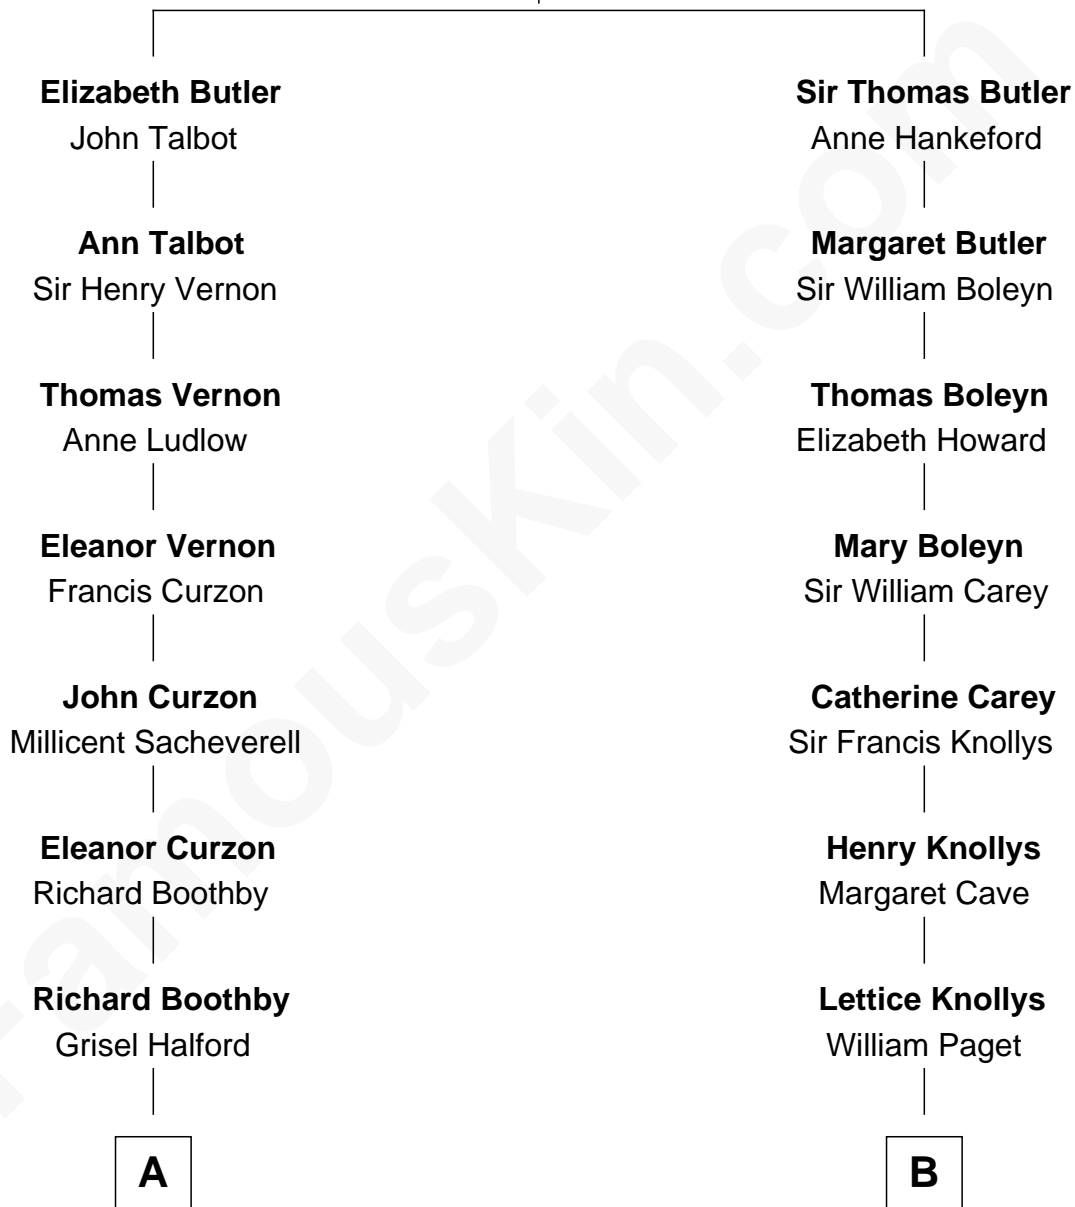

# FamousKin.com Relationship Chart of

**Oliver Platt**

*Movie Actor*

13th cousin 4 times removed of

**Charles Darwin**

*Theory of Evolution*

**James Butler**  
Joan Beauchamp

Oliver Platt photo by [Bridget Laudien](#) (CC BY-SA 3.0)