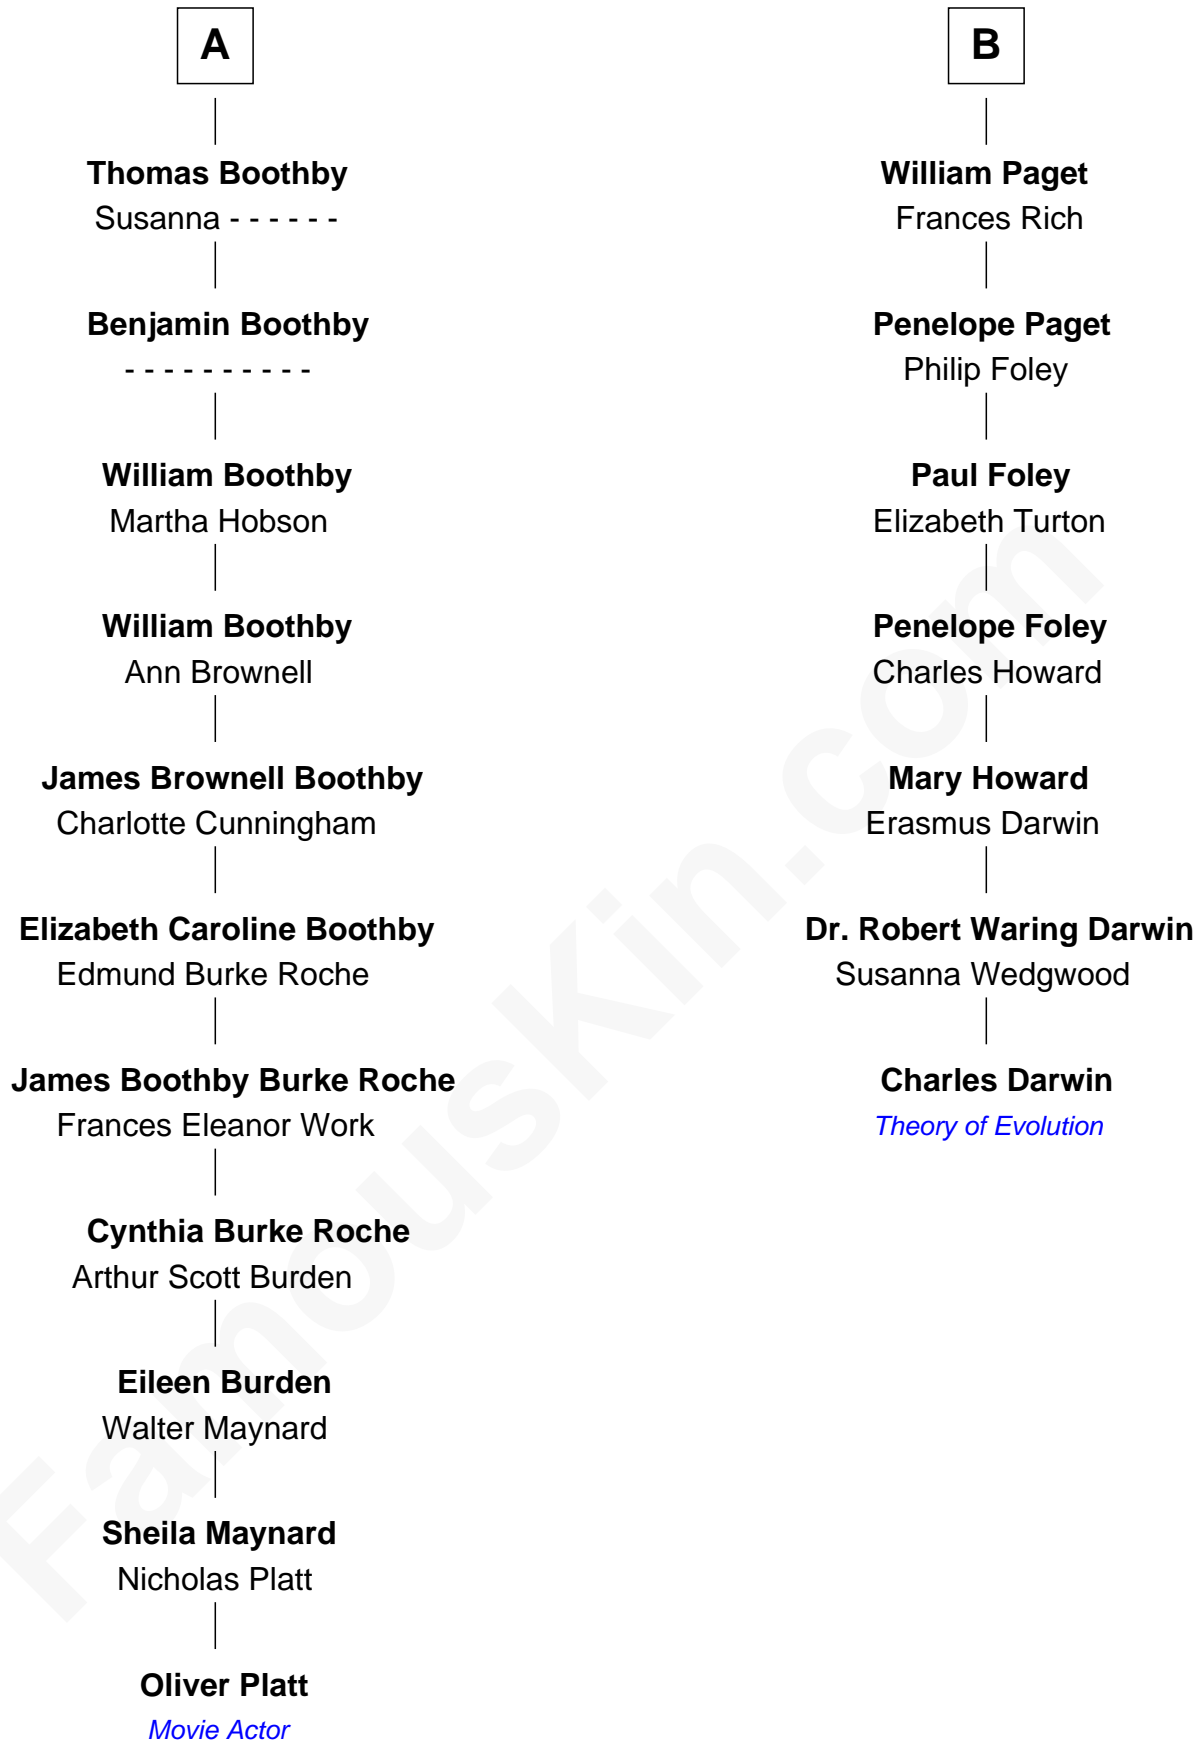

# FamousKin.com Relationship Chart of

**Oliver Platt**

*Movie Actor*

13th cousin 4 times removed of

**Charles Darwin**

*Theory of Evolution*

**James Butler**  
Joan Beauchamp

Oliver Platt photo by [Bridget Laudien](#) (CC BY-SA 3.0)