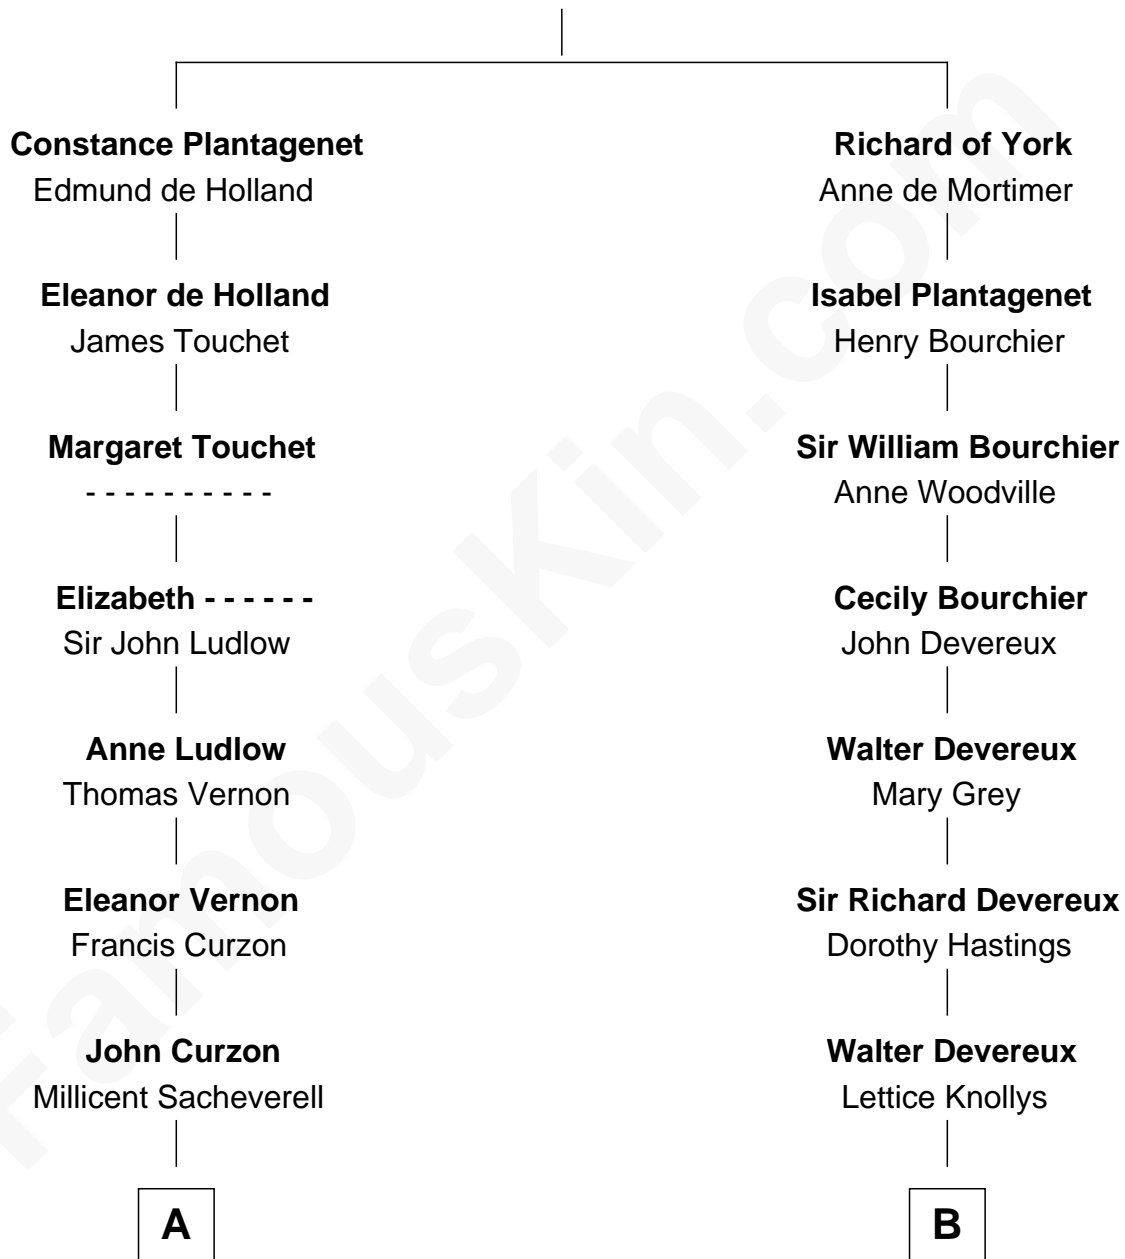

FamousKin.com
Relationship Chart of
Oliver Platt
Movie Actor

15th cousin 4 times removed of

Charles Darwin
Theory of Evolution

Edmund of Langley
 Isabella of Castile

C

Eileen Burden
Walter Maynard

Sheila Maynard
Nicholas Platt