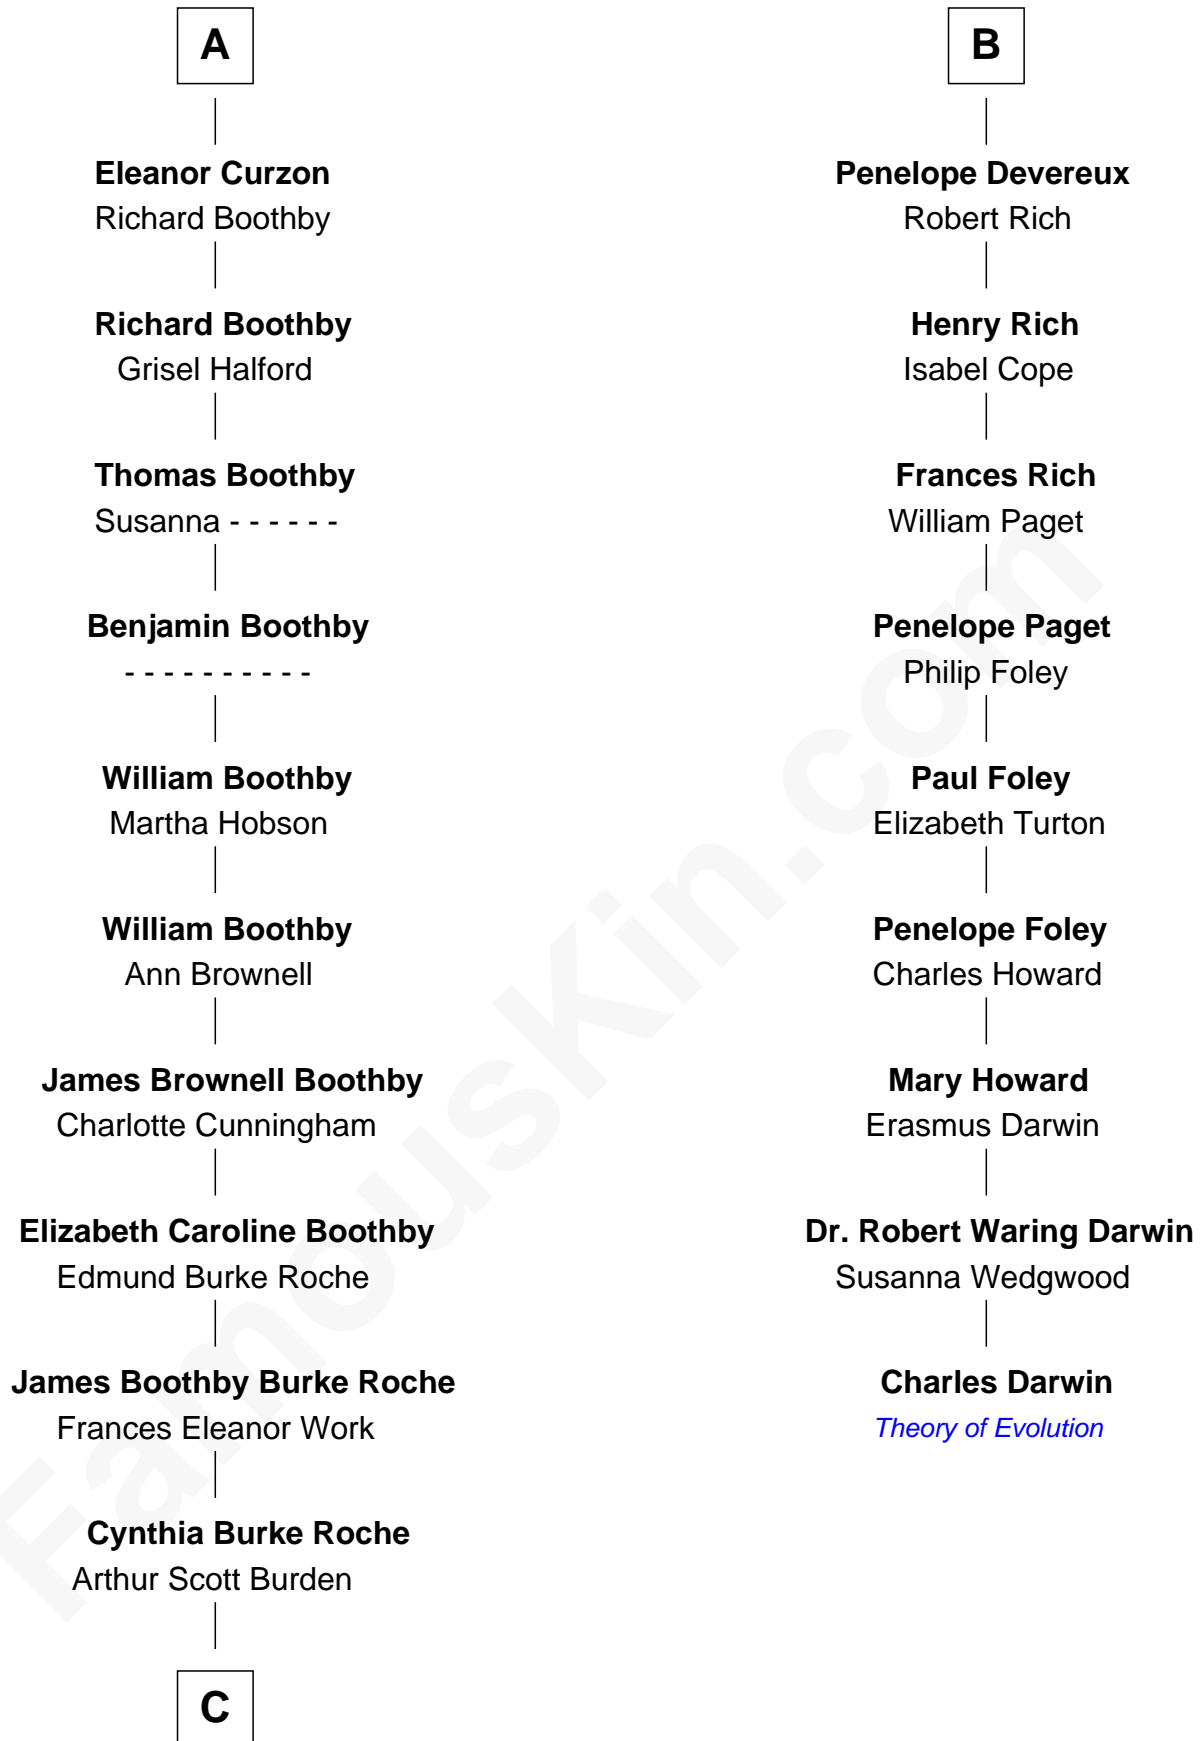

FamousKin.com
Relationship Chart of
Oliver Platt
Movie Actor

15th cousin 4 times removed of

Charles Darwin
Theory of Evolution

Edmund of Langley
 Isabella of Castile

C

Eileen Burden
Walter Maynard

Sheila Maynard
Nicholas Platt